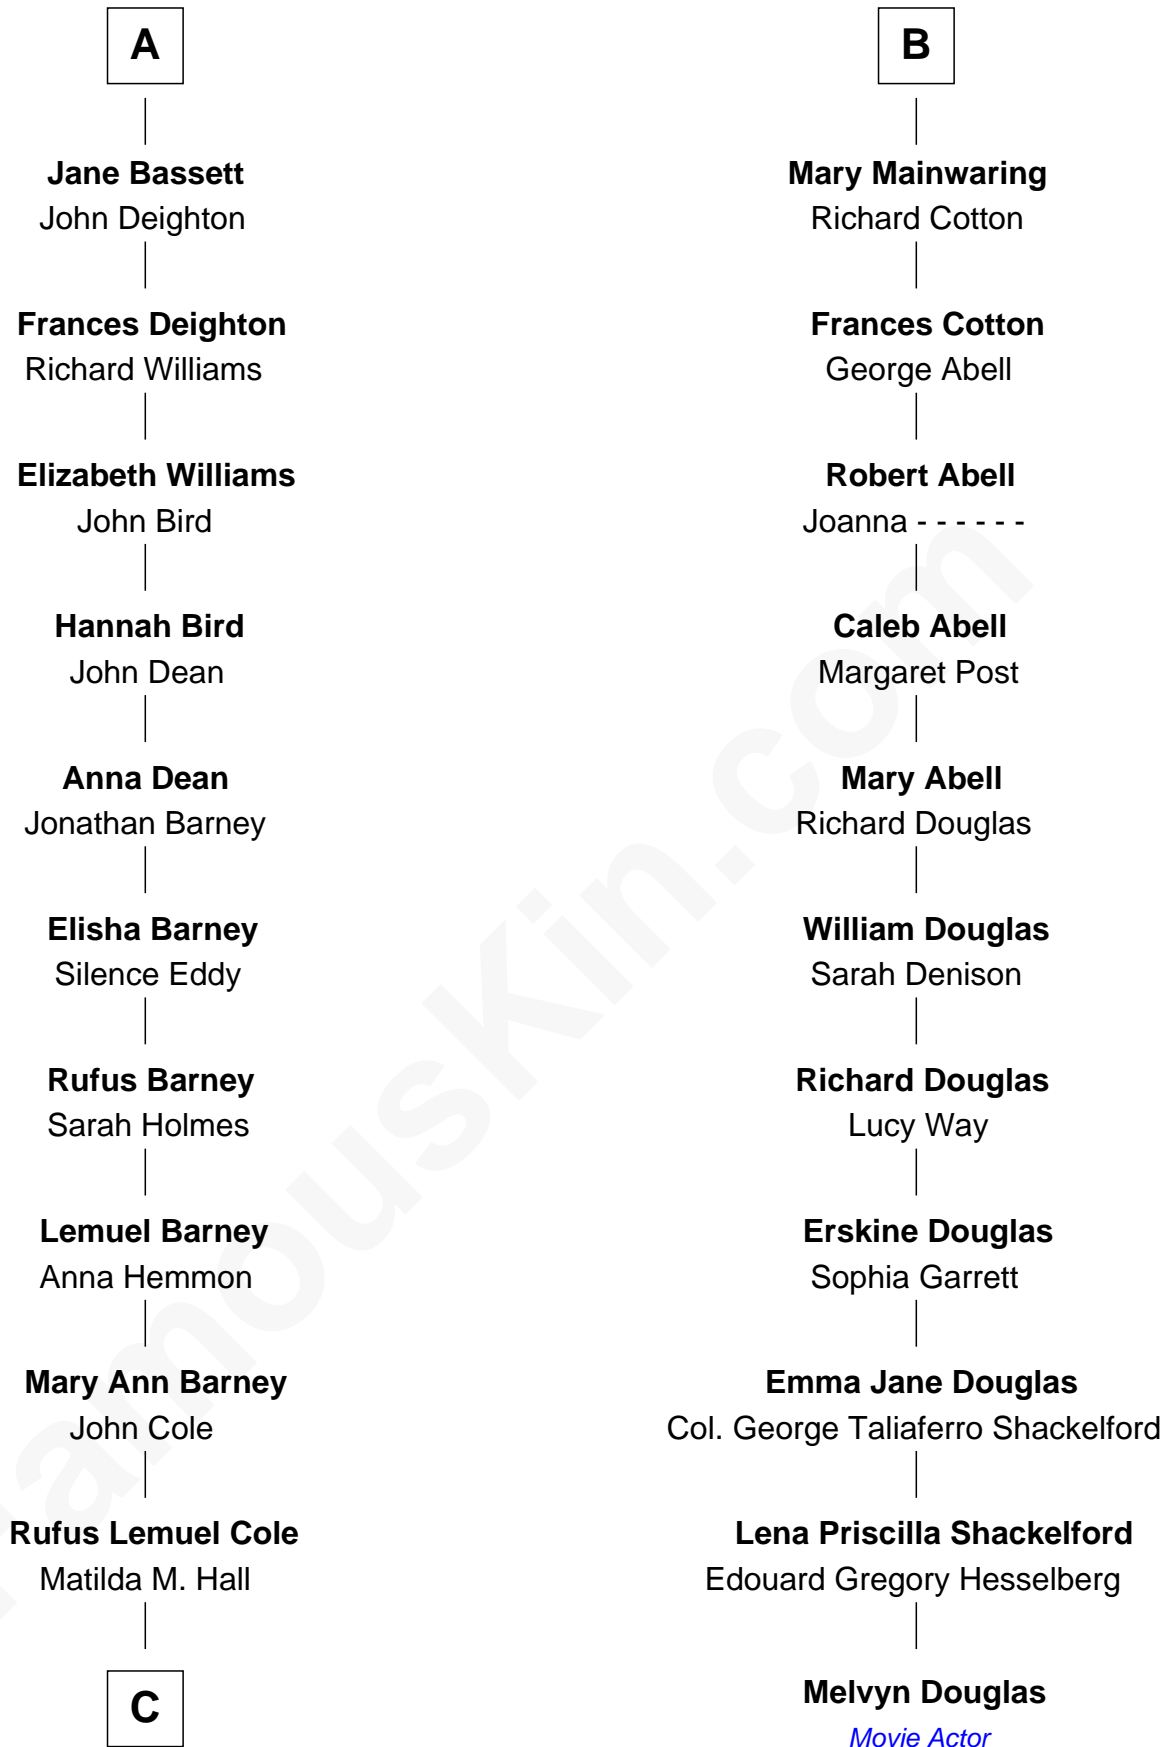

FamousKin.com
Relationship Chart of
Michael Lookinland
TV Actor

17th cousin 3 times removed of

Melvyn Douglas
Movie Actor

Sir Richard Fitzalan
 Elizabeth de Bohun

Elizabeth Fitzalan
 Sir Thomas Mowbray

Isabel Mowbray
 Sir James Berkeley

Maurice Berkeley
 Isabel Mead

Anne Berkeley
 Sir William Dennis

Isabel Dennis
 Sir John Berkeley

Elizabeth Berkeley
 Henry Lygon

Elizabeth Lygon
 Edward Bassett

A

Joan Fitzalan
 Sir William Beauchamp

Joan Beauchamp
 James Butler

Elizabeth Butler
 John Talbot

Ann Talbot
 Sir Henry Vernon

Elizabeth Vernon
 Sir Robert Corbet

Dorothy Corbet
 Sir Richard Mainwaring

Sir Arthur Mainwaring
 Margaret Mainwaring

B

C

Nellie M. Cole
John Andrew Lookinland