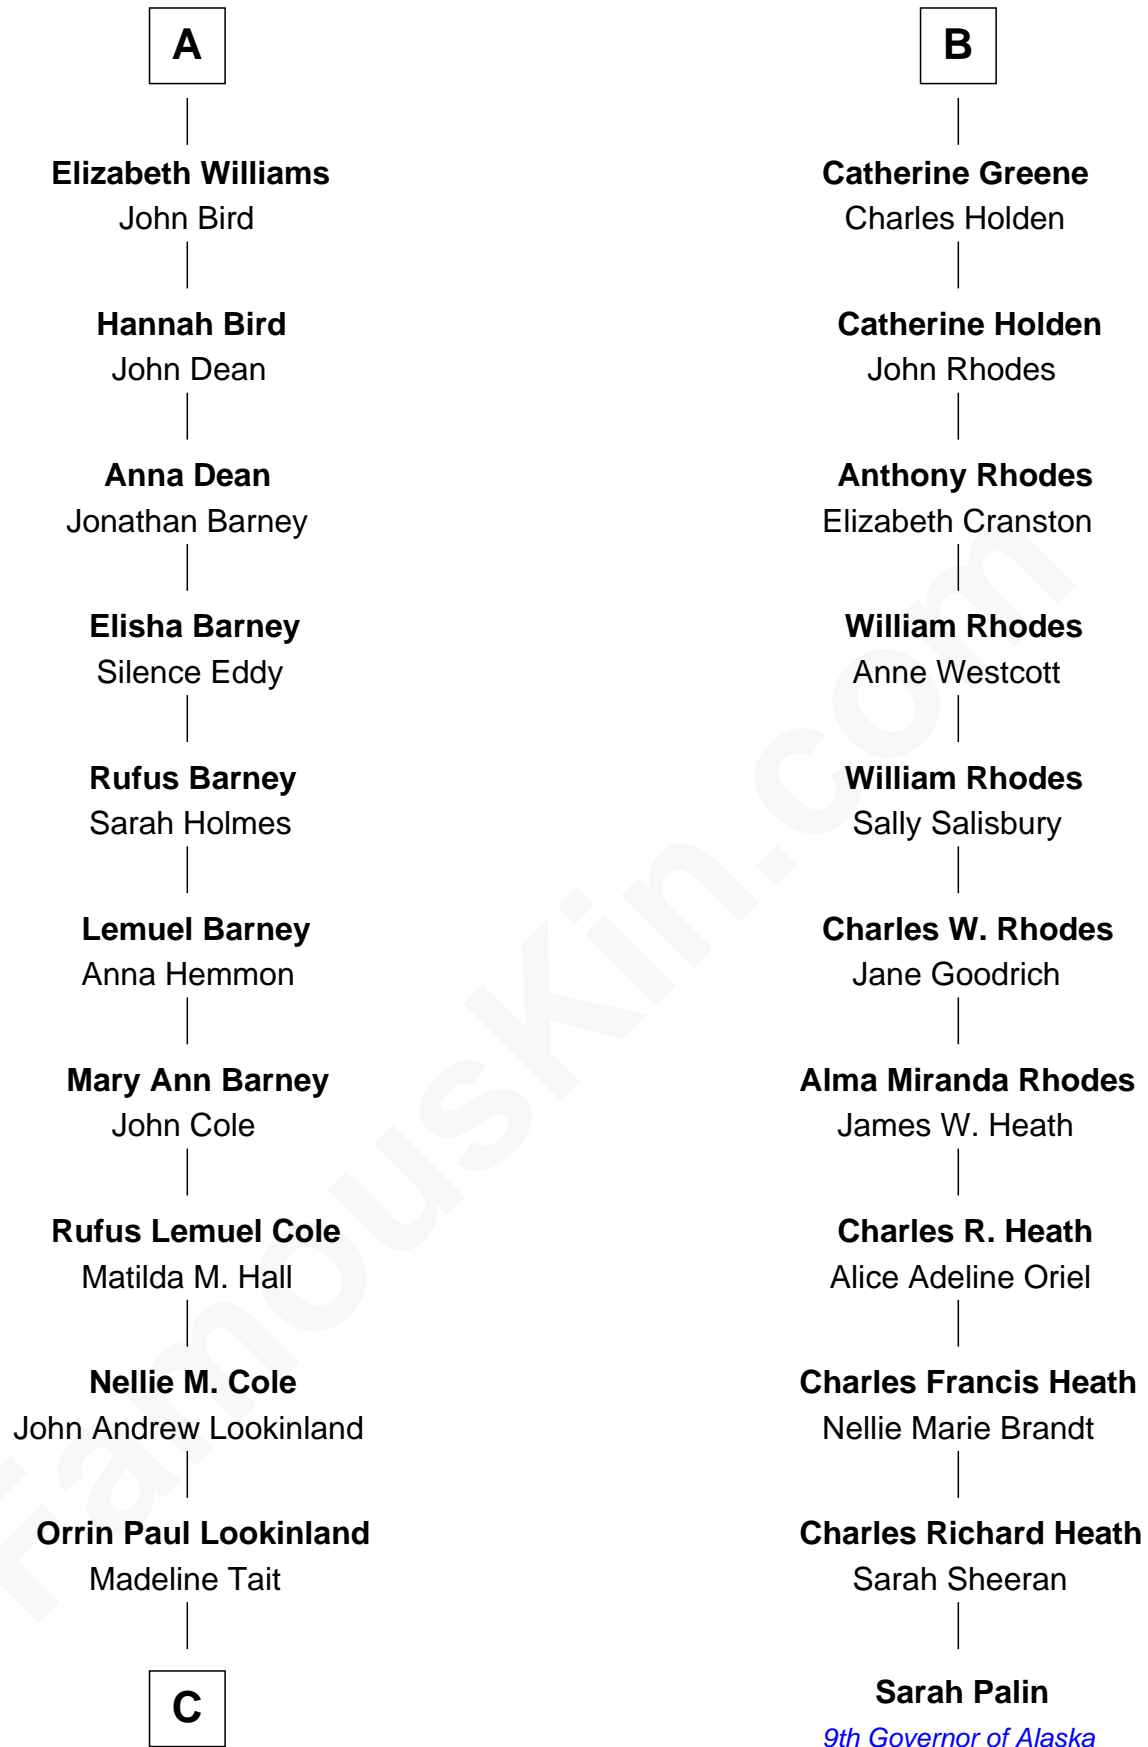

FamousKin.com
Relationship Chart of
Michael Lookinland
TV Actor

17th cousin 1 time removed of
Sarah Palin
9th Governor of Alaska

Sir Humphrey Stafford
 Eleanor Aylesbury

C

—
Paul Russell Lookinland

Karen Ruth McKinney

—
Michael Lookinland

TV Actor

FamousKin.com