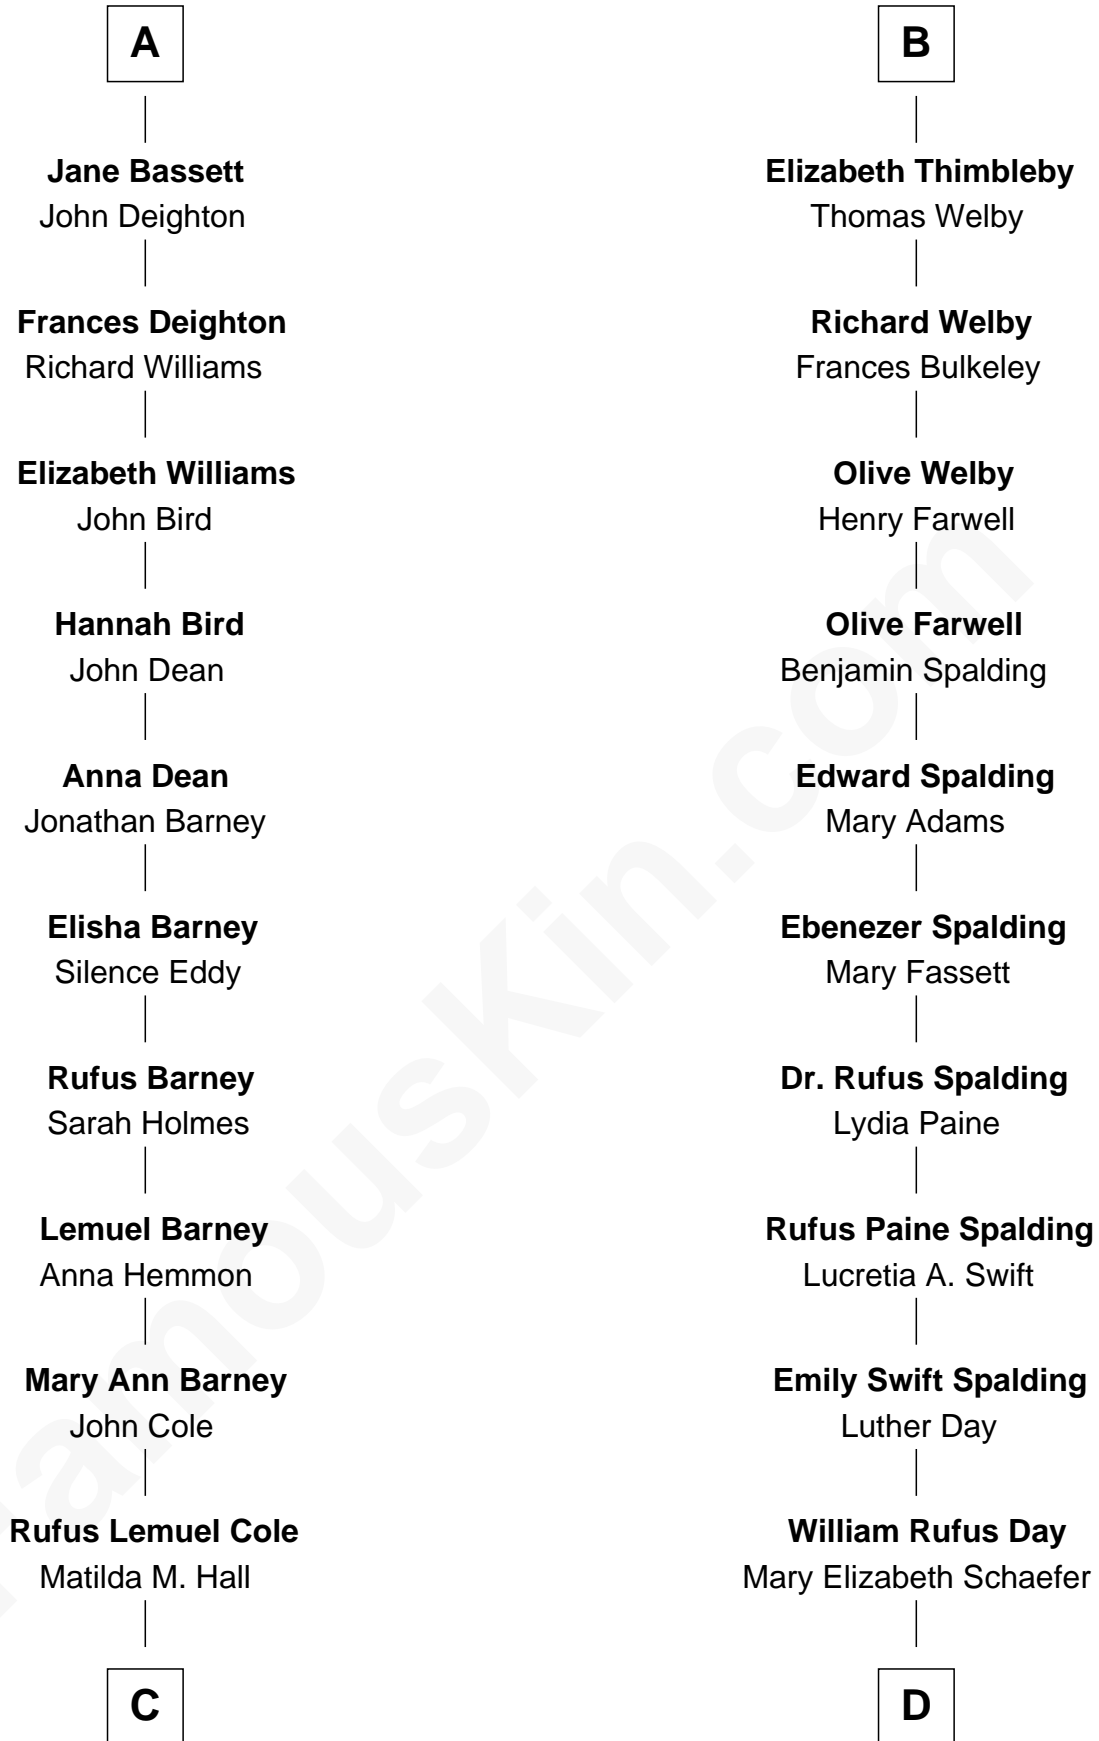

FamousKin.com Relationship Chart of Michael Lookinland

TV Actor

20th cousin of

Anna Gunn

TV and Movie Actress

John de Mowbray
Elizabeth de Segrave

Sir Thomas Mowbray
Elizabeth Fitzalan

Isabel Mowbray
Sir James Berkeley

Maurice Berkeley
Isabel Mead

Anne Berkeley
Sir William Dennis

Isabel Dennis
Sir John Berkeley

Elizabeth Berkeley
Henry Lygon

Elizabeth Lygon
Edward Bassett

A

Joan de Mowbray
Sir Thomas Grey

Maud Grey
Sir Robert Ogle

Anne Ogle
Sir William Heron

Elizabeth Heron
Sir John Heron

Elizabeth Heron
Sir Robert Talboys

Maud Talboys
Sir Robert Tyrwhit

Katharine Tyrwhit
Sir Richard Thimbleby

B

C

Nellie M. Cole
John Andrew Lookinland

Orrin Paul Lookinland
Madeline Tait

Paul Russell Lookinland
Karen Ruth McKinney

Michael Lookinland
TV Actor

D

Luther N. Day
Ida McKinley Barber

Ida McKinley Day
Clemens Earl Gunn

Clemens Earl Gunn
Sharon Anna Kathryn Peters