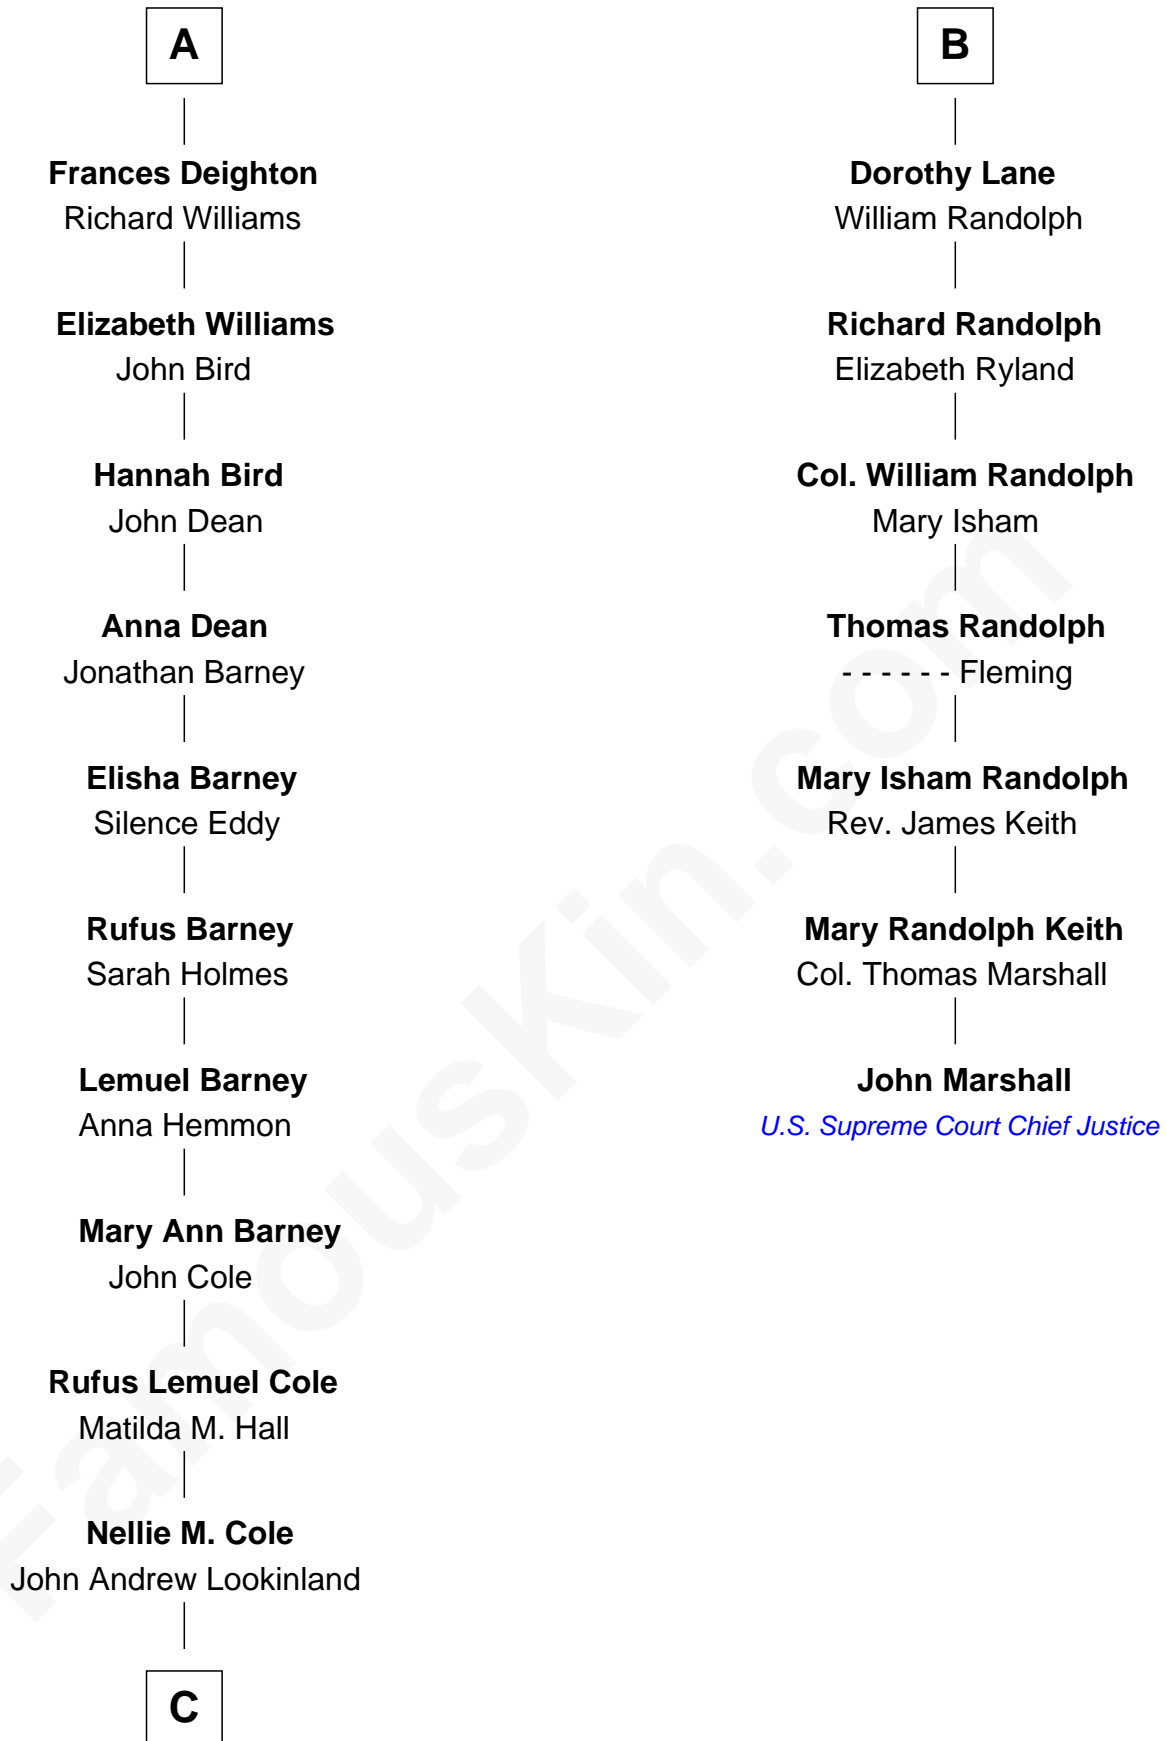

FamousKin.com
Relationship Chart of
Michael Lookinland
TV Actor

13th cousin 6 times removed of
John Marshall
4th Chief Justice of the U.S. Supreme Court

C

—
Orrin Paul Lookinland

Madeline Tait

—
Paul Russell Lookinland

Karen Ruth McKinney

—
Michael Lookinland

TV Actor

FamousKin.com