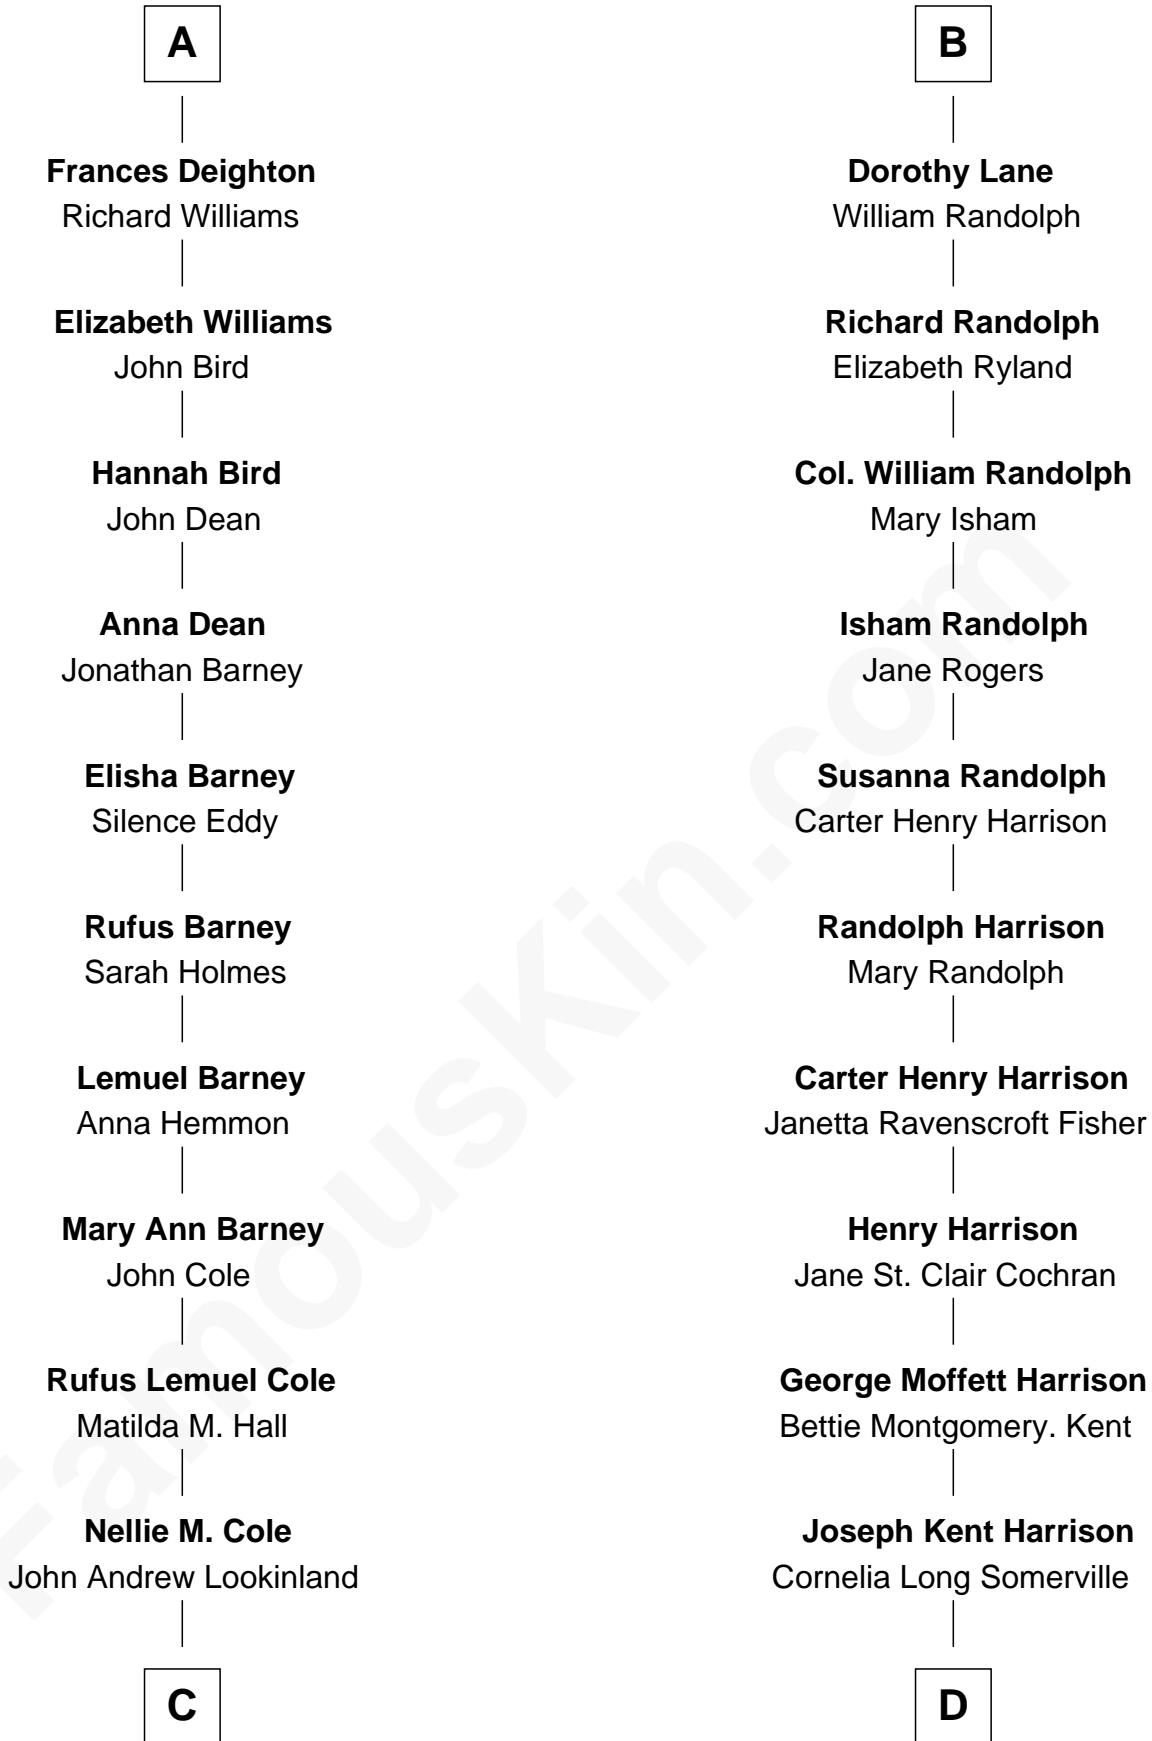

**FamousKin.com**  
**Relationship Chart of**  
**Michael Lookinland**

*TV Actor*

19th cousin of

**Edward Norton**

*Movie Actor*

**Sir Thomas Mowbray**

Elizabeth Fitzalan

**Isabel Mowbray**  
 Sir James Berkeley

**Maurice Berkeley**  
 Isabel Mead

**Anne Berkeley**  
 Sir William Dennis

**Isabel Dennis**  
 Sir John Berkeley

**Elizabeth Berkeley**  
 Henry Lygon

**Elizabeth Lygon**  
 Edward Bassett

**Jane Bassett**  
 John Deighton

**A**

**Margaret Mowbray**  
 Sir Robert Howard

**Katherine Howard**  
 Sir Edward Neville

**Catherine Neville**  
 Robert Tanfield

**William Tanfield**  
 Elizabeth Stavelly

**Frances Tanfield**  
 Bridget Cave

**Anne Tanfield**  
 Clement Vincent

**Elizabeth Vincent**  
 Richard Lane

**B**

FamousKin.com