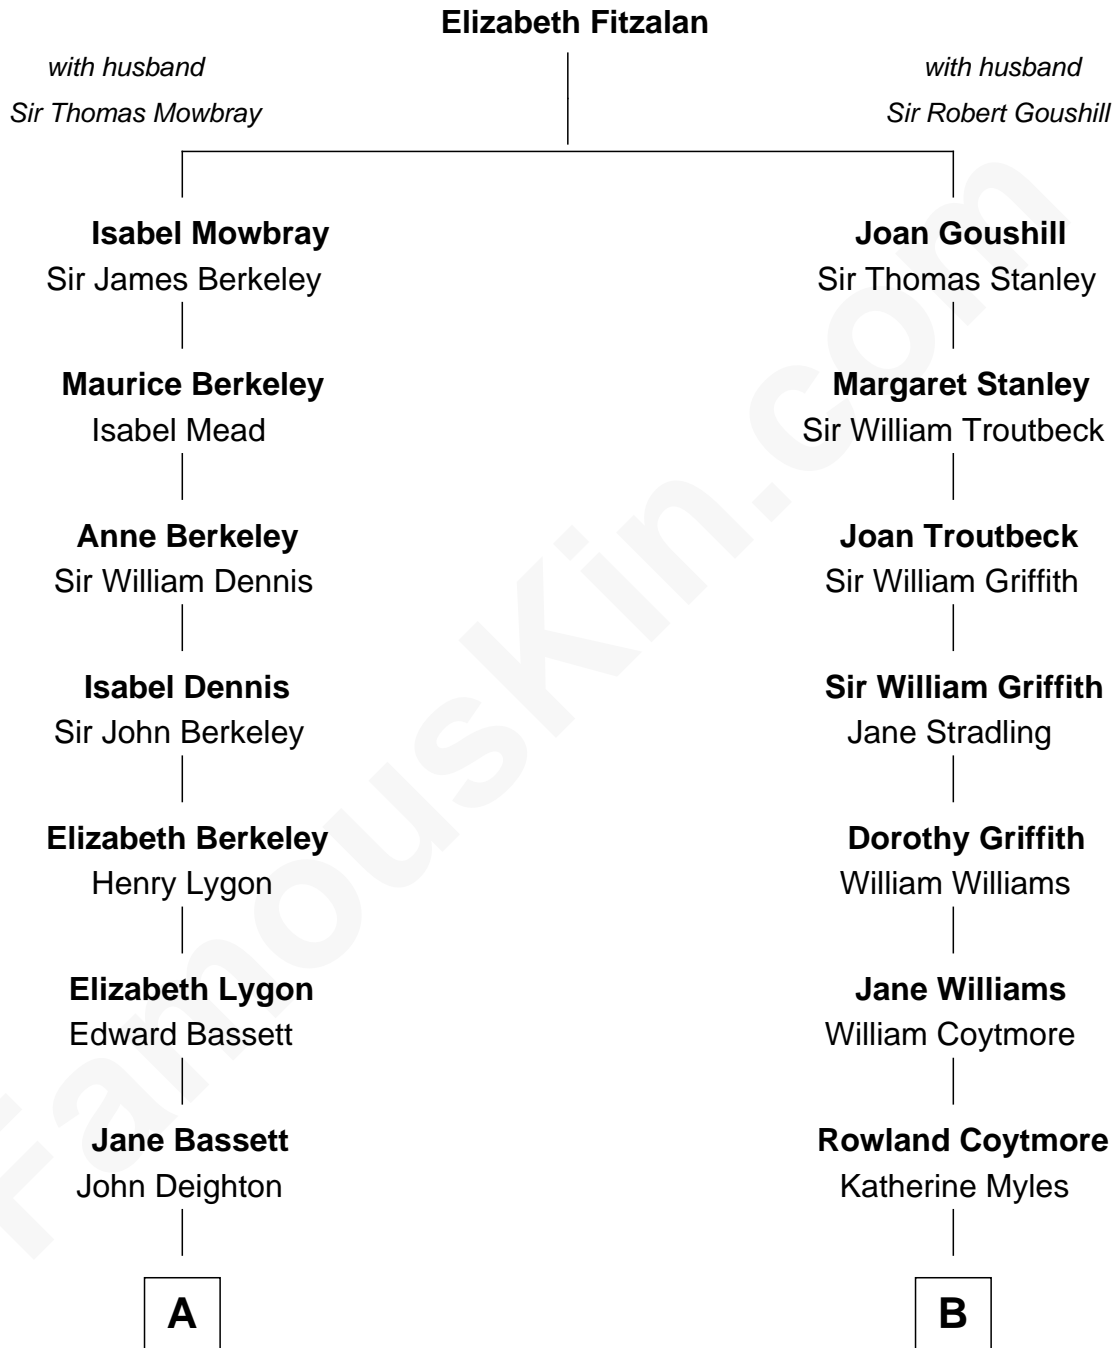

FamousKin.com
Relationship Chart of
Michael Lookinland
TV Actor

14th cousin 5 times removed of
Oliver Wendell Holmes, Jr.
U.S. Supreme Court Justice

C

—
Orrin Paul Lookinland

Madeline Tait

—
Paul Russell Lookinland

Karen Ruth McKinney

—
Michael Lookinland

TV Actor

FamousKin.com