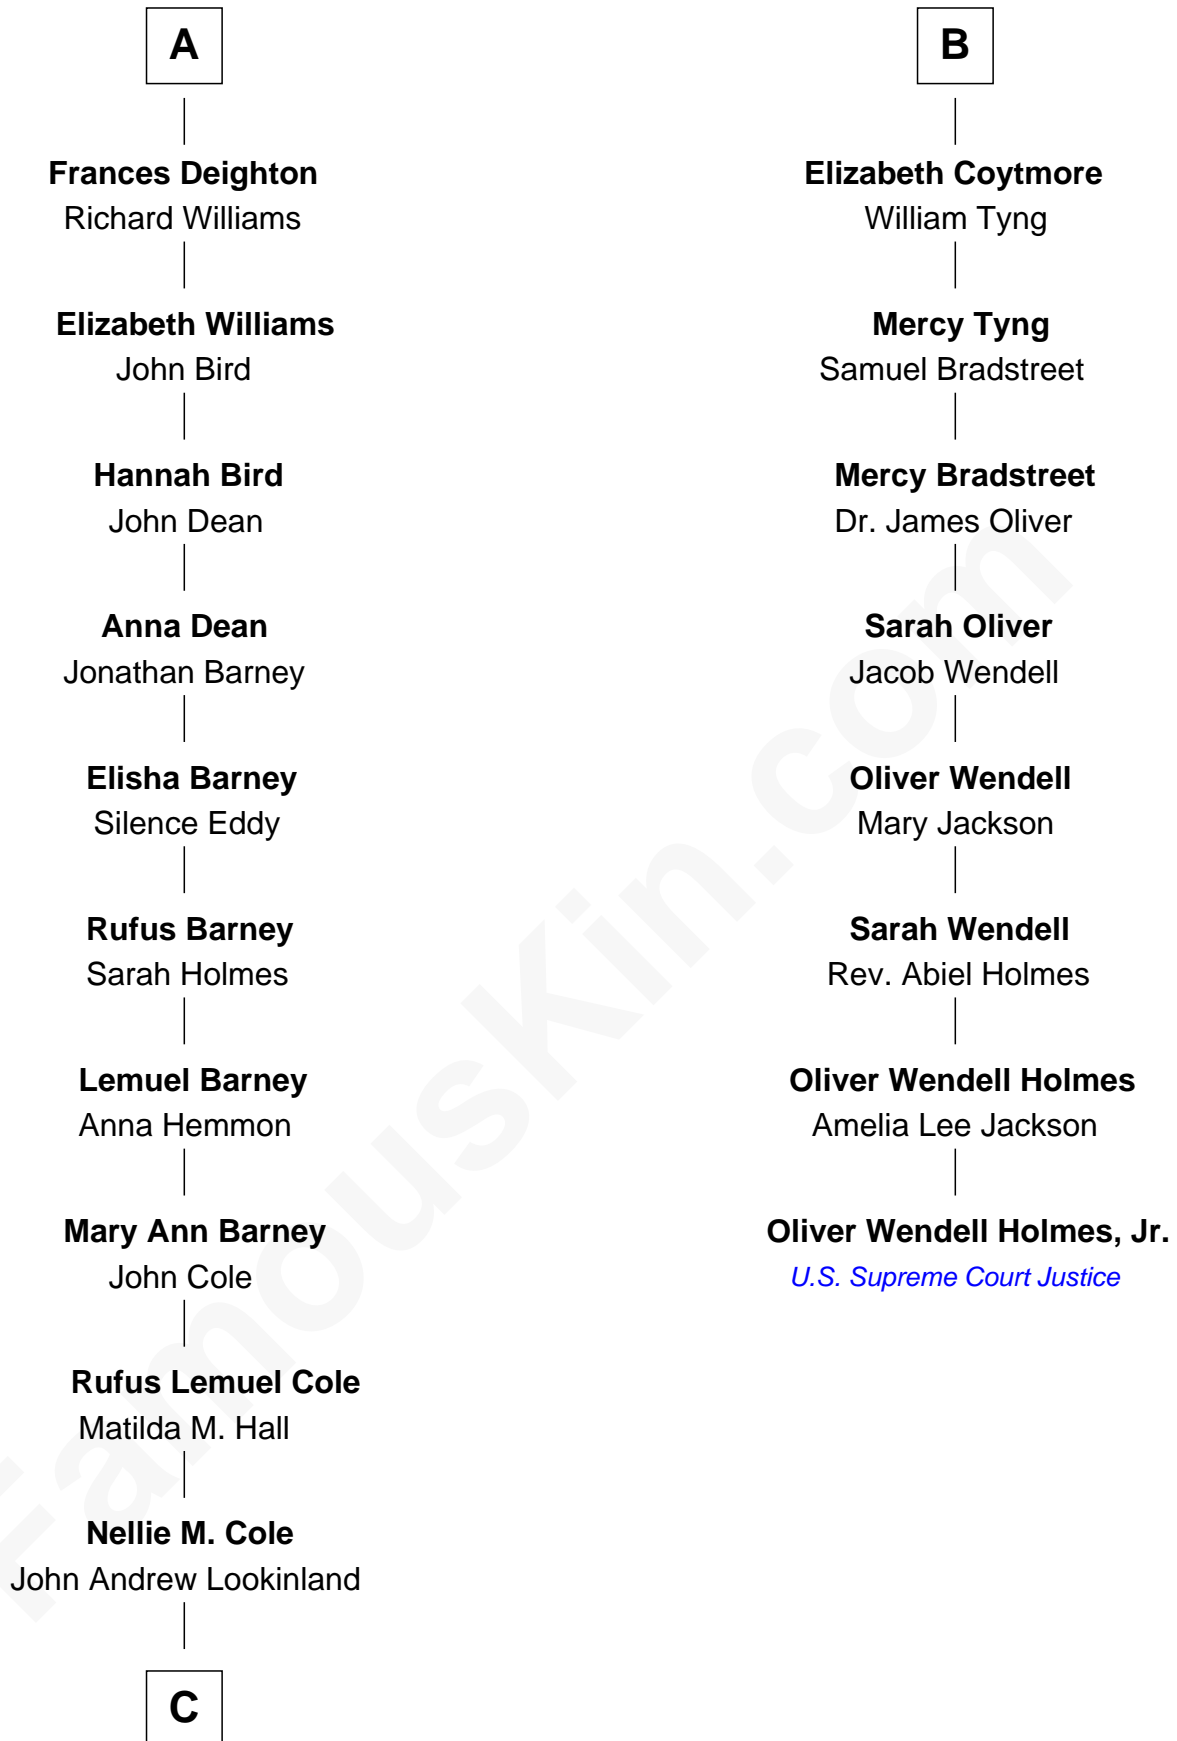

FamousKin.com
Relationship Chart of
Michael Lookinland
TV Actor

14th cousin 5 times removed of
Oliver Wendell Holmes, Jr.
U.S. Supreme Court Justice

C

—
Orrin Paul Lookinland

Madeline Tait

—
Paul Russell Lookinland

Karen Ruth McKinney

—
Michael Lookinland

TV Actor

FamousKin.com