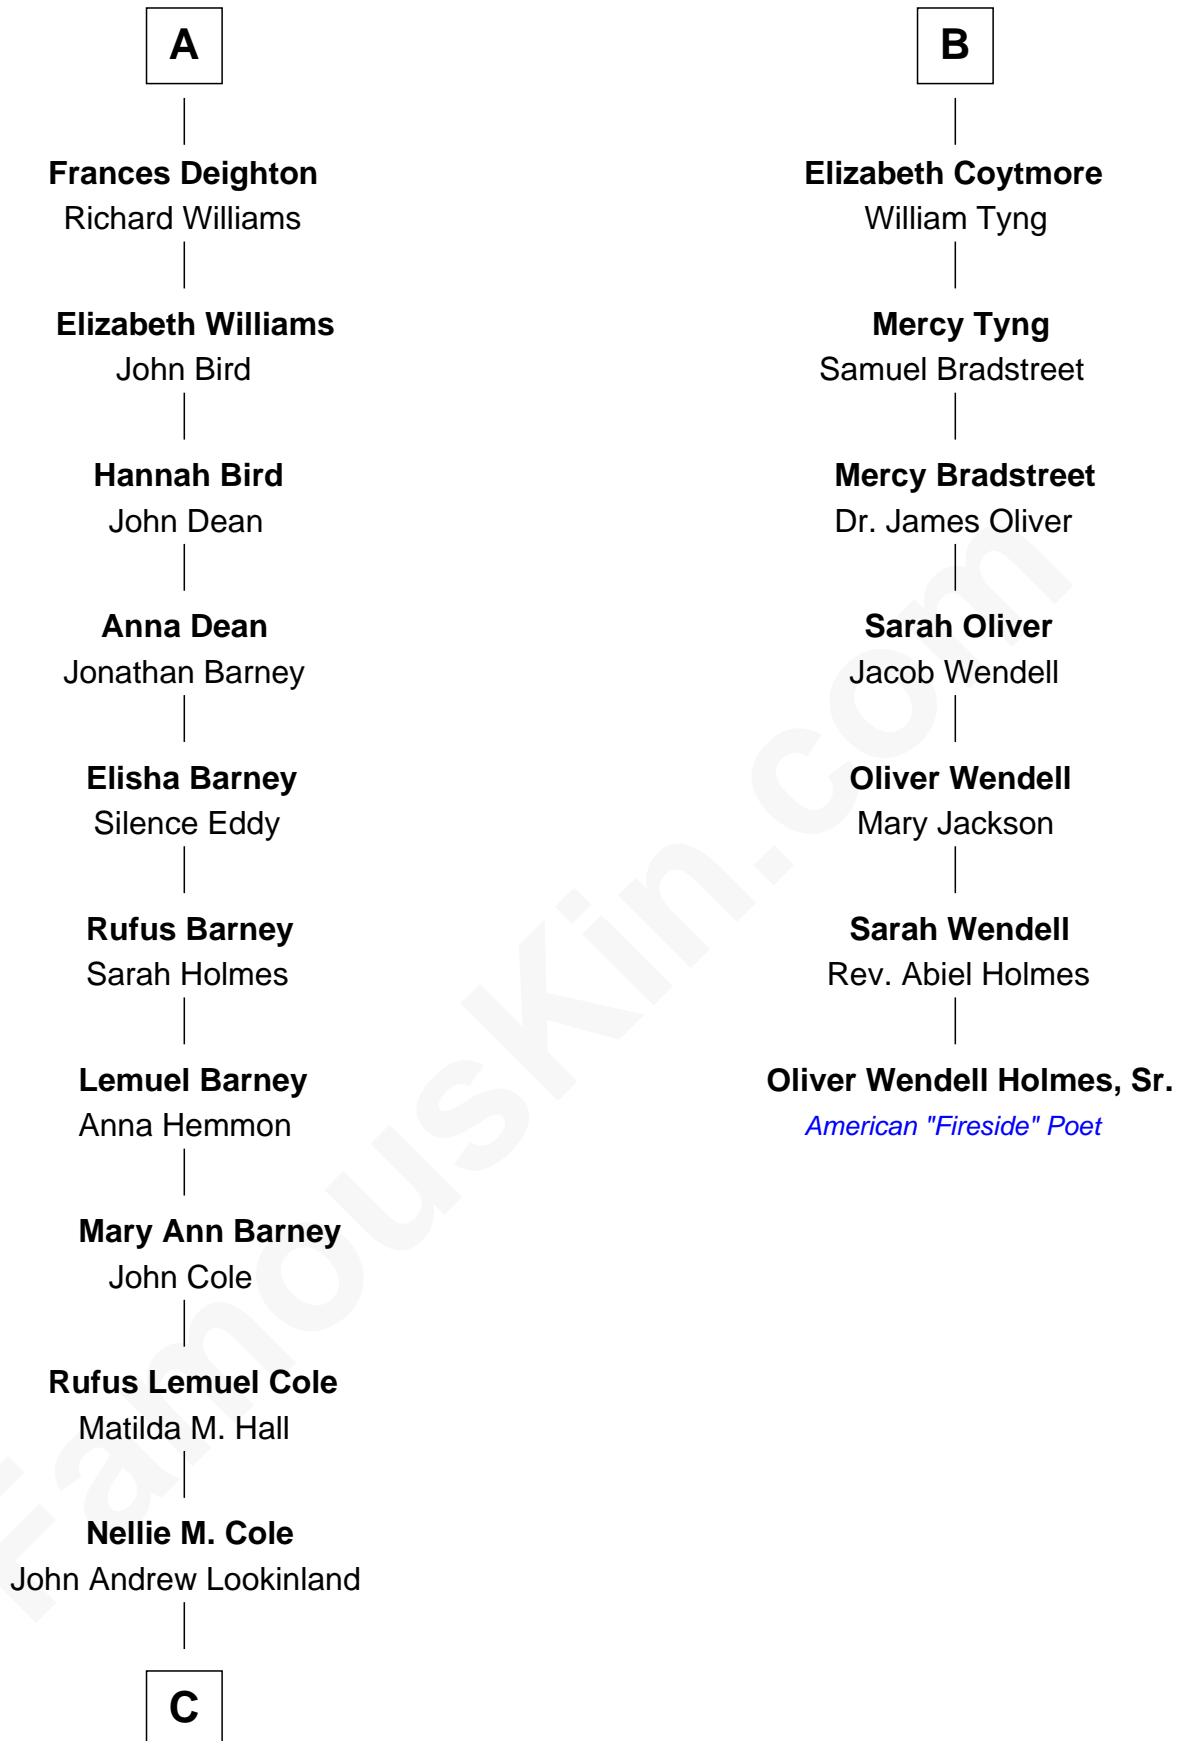

FamousKin.com
Relationship Chart of
Michael Lookinland
TV Actor

13th cousin 6 times removed of
Oliver Wendell Holmes, Sr.
American "Fireside" Poet

C

—
Orrin Paul Lookinland

Madeline Tait

—
Paul Russell Lookinland

Karen Ruth McKinney

—
Michael Lookinland

TV Actor

FamousKin.com