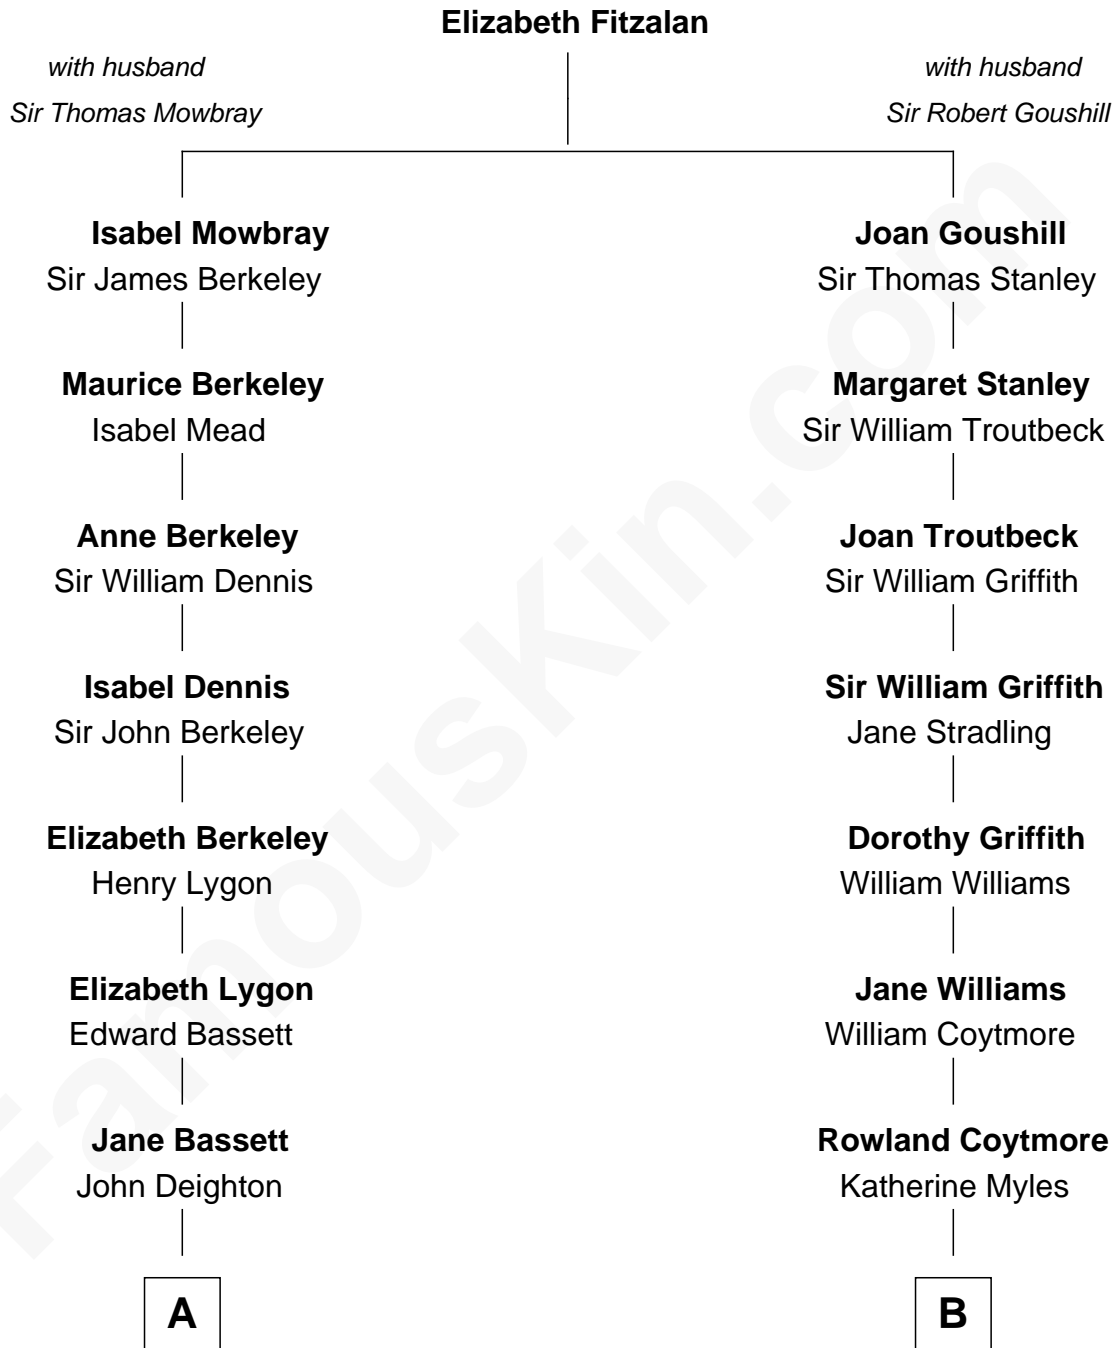

FamousKin.com
Relationship Chart of
Michael Lookinland
TV Actor

13th cousin 6 times removed of
Oliver Wendell Holmes, Sr.
American "Fireside" Poet

C

—
Orrin Paul Lookinland

Madeline Tait

—
Paul Russell Lookinland

Karen Ruth McKinney

—
Michael Lookinland

TV Actor

FamousKin.com