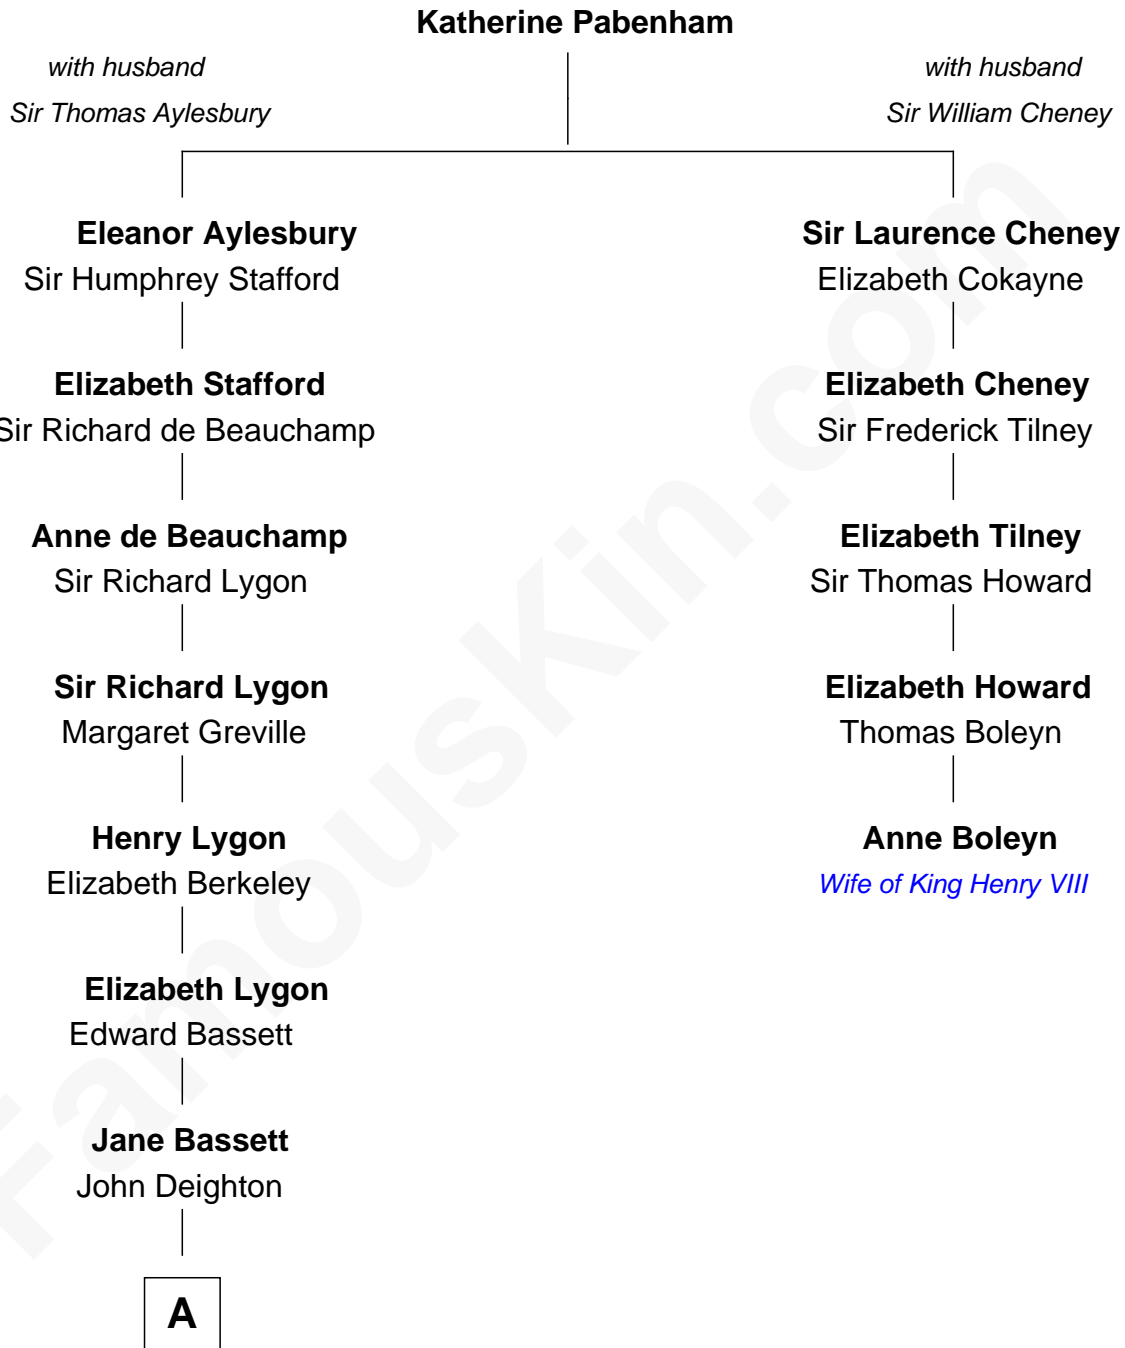

FamousKin.com
Relationship Chart of
Michael Lookinland
TV Actor

4th cousin 15 times removed of

Anne Boleyn
2nd Wife of King Henry VIII

B

—
Orrin Paul Lookinland

Madeline Tait

—
Paul Russell Lookinland

Karen Ruth McKinney