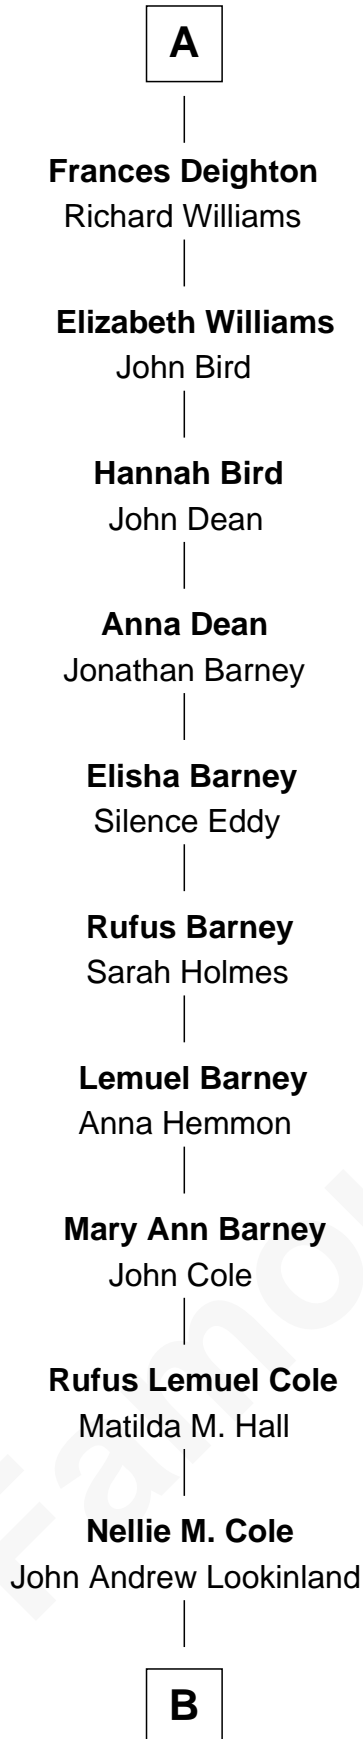

FamousKin.com
Relationship Chart of
Michael Lookinland
TV Actor

4th cousin 15 times removed of

Anne Boleyn
2nd Wife of King Henry VIII

Sir Thomas Mowbray
 Elizabeth Fitzalan

Isabel Mowbray
 Sir James Berkeley

Maurice Berkeley
 Isabel Mead

Anne Berkeley
 Sir William Dennis

Isabel Dennis
 Sir John Berkeley

Elizabeth Berkeley
 Henry Lygon

Elizabeth Lygon
 Edward Bassett

Jane Bassett
 John Deighton

A

Margaret Mowbray
 Sir Robert Howard

Sir John Howard
 Katherine Moleyns

Sir Thomas Howard
 Elizabeth Tilney

Elizabeth Howard
 Thomas Boleyn

Anne Boleyn
Wife of King Henry VIII

B

—
Orrin Paul Lookinland

Madeline Tait

—
Paul Russell Lookinland