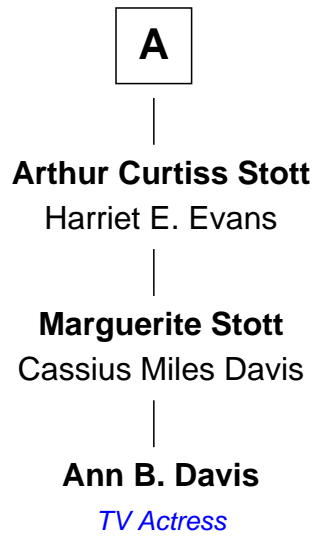

# FamousKin.com Relationship Chart of

**Ann B. Davis**

*TV Actress*

8th Great-granddaughter of

**Henry Samson**

*(c1603/4 - c1684/5) Mayflower passenger 1620*

**MAYFLOWER**

**Henry Samson**

Anne Plummer

**Elizabeth Samson**

Robert Sproat

**James Sproat**

Elizabeth Southworth

**Robert Sproat**

Hannah Southworth

**Zebedee Sproat**

Hannah Walker

**Catherine Sproat**

Gideon Cobb Lathrop

**Gideon Lathrop**

Elizabeth Dunlop

**Helen Elizabeth Lathrop**

Francis H. Stott

**A**

FamousKin.com