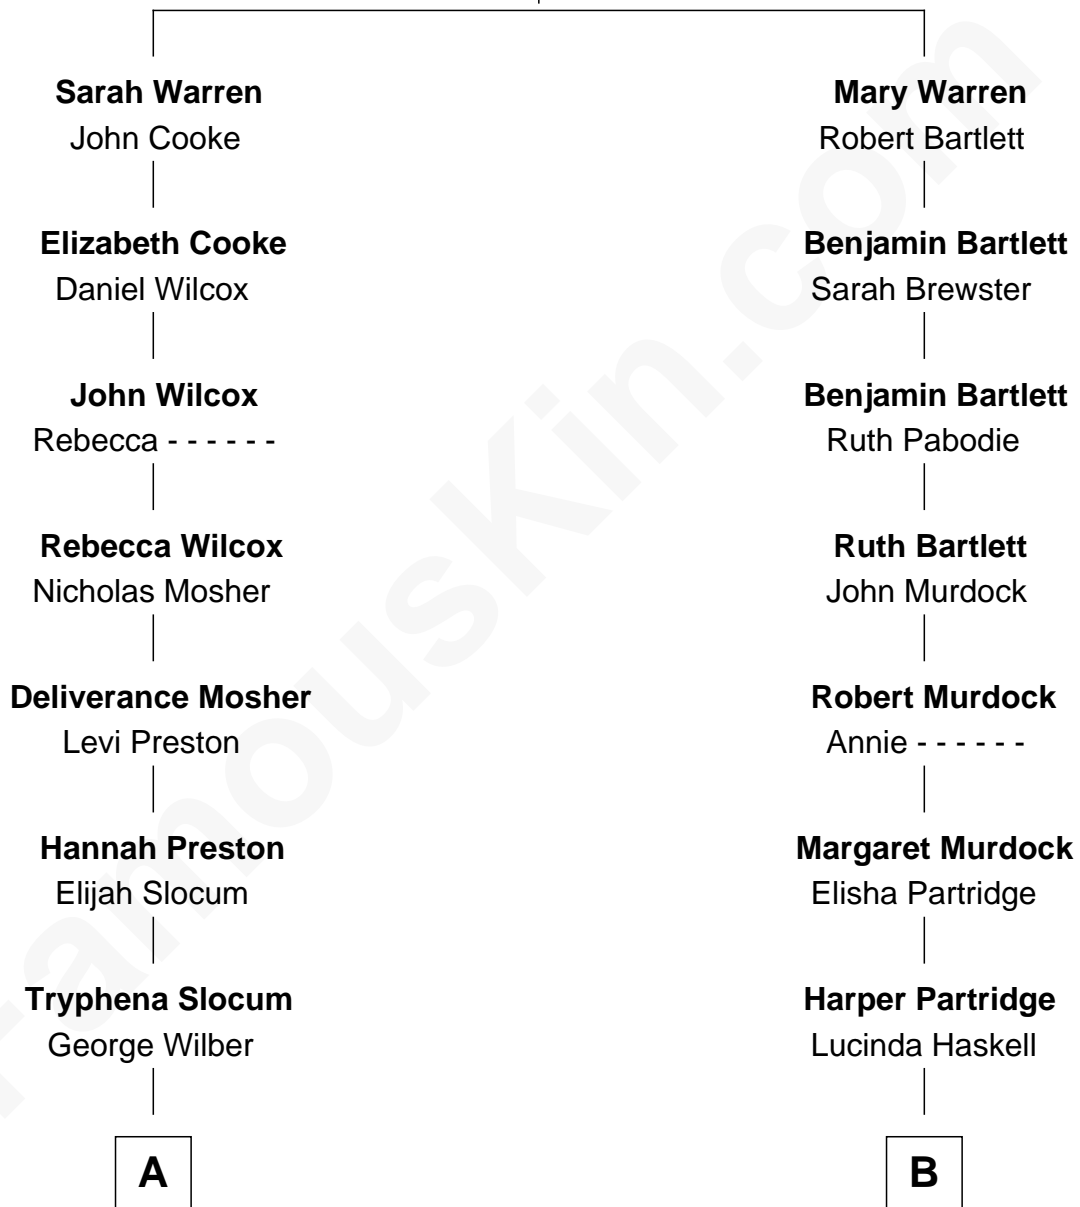

FamousKin.com Relationship Chart of

Ann B. Davis

TV Actress

10th cousin 1 time removed of

Diane Brewster

TV and Movie Actress

Richard Warren
Elizabeth Walker

A

Hannah E. Wilber
Jacob Burnett Hamilton

Adeline Webster Hamilton
Frank Virgil Davis

Cassius Miles Davis
Marguerite Stott

Ann B. Davis
TV Actress

B

Reuben R. Partridge
Annie Elizabeth Morrison

Jennie M. Partridge
William B. Sloane