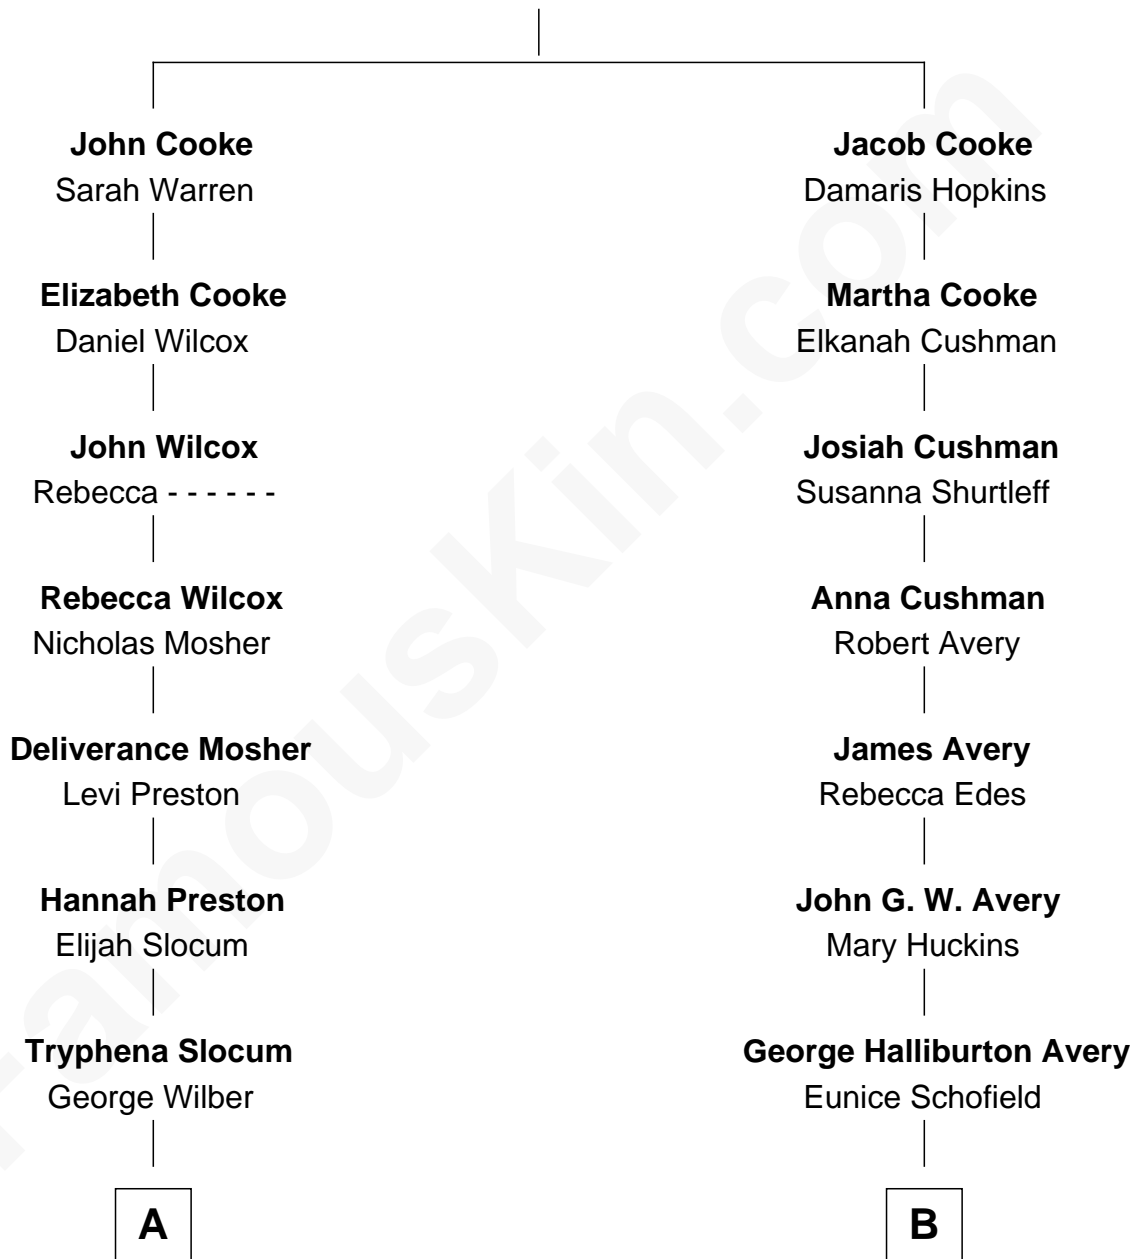

# FamousKin.com Relationship Chart of

**Ann B. Davis**

*TV Actress*

8th cousin 2 times removed of

**Myron H. Avery**

*Co-Founder, Appalachian Trail*

**Francis Cooke**  
Hester le Mahieu

FamousKin.com