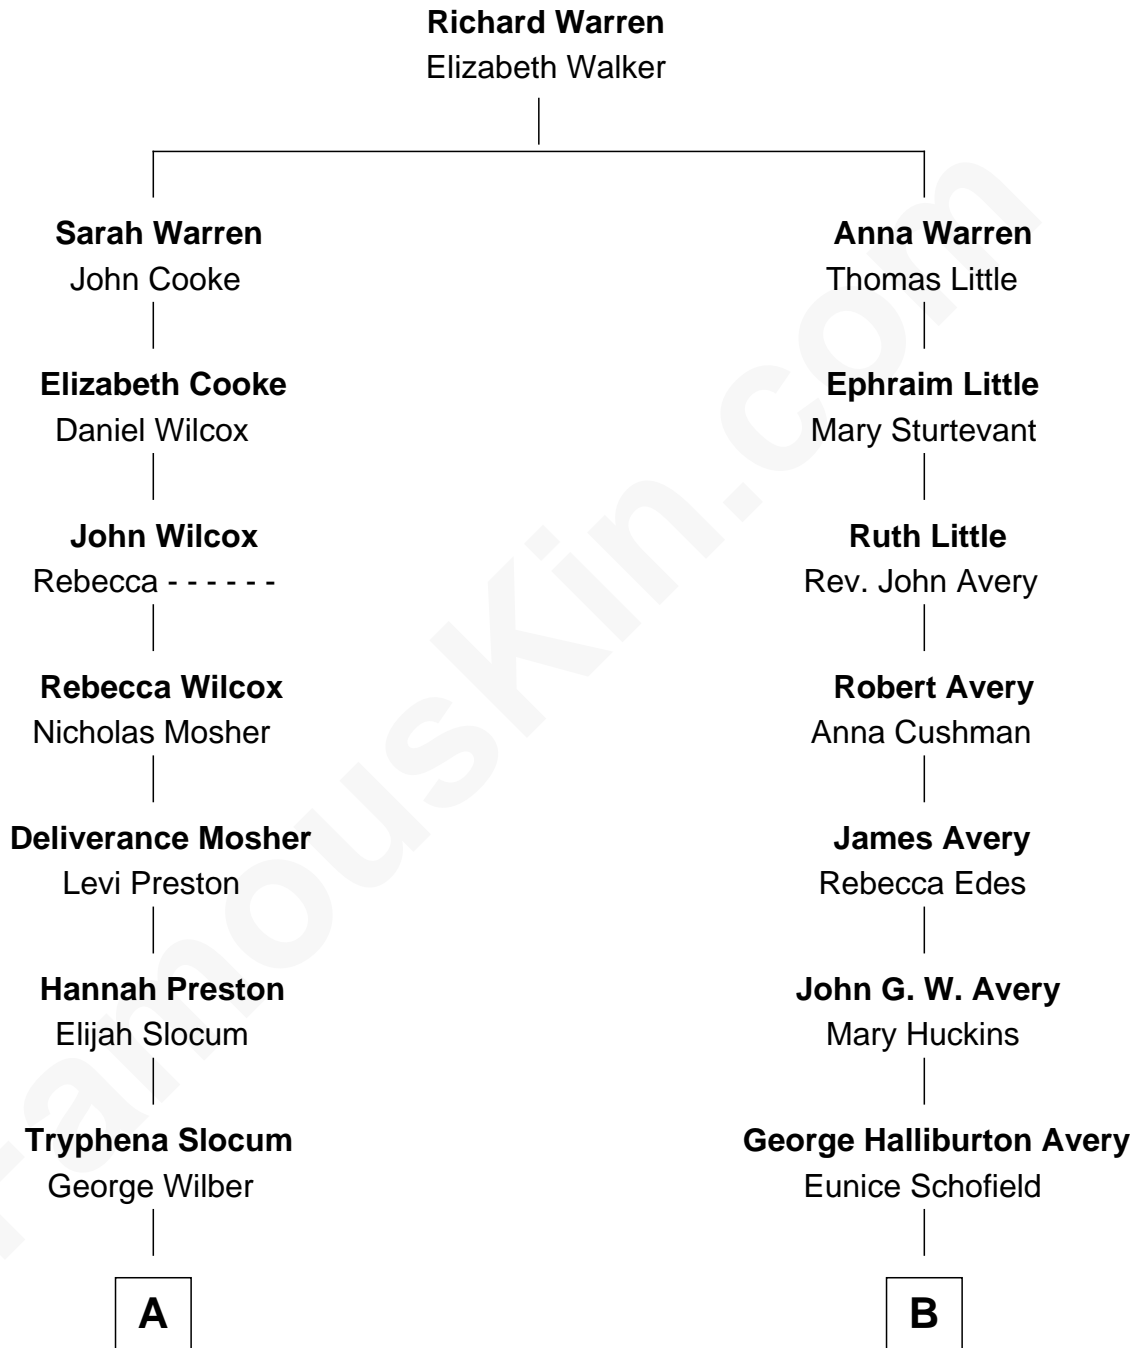

# FamousKin.com Relationship Chart of

**Ann B. Davis**

*TV Actress*

8th cousin 2 times removed of

**Myron H. Avery**

*Co-Founder, Appalachian Trail*

**A**

**Hannah E. Wilber**  
Jacob Burnett Hamilton

**Adeline Webster Hamilton**  
Frank Virgil Davis

**Cassius Miles Davis**  
Marguerite Stott

**Ann B. Davis**  
*TV Actress*

**B**

**George Haliburton Avery**  
Myra Evelyn Bither

**Myron H. Avery**  
*Co-Founder, Appalachian Trail*