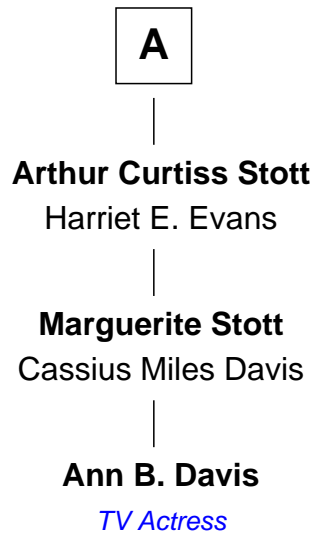

FamousKin.com Relationship Chart of

Ann B. Davis

TV Actress

8th Great-granddaughter of

Henry Cobb

(c1607 - 1678/9) Great Migration Immigrant 1632

Henry Cobb

Sarah Hinckley

Henry Cobb

Lois Hallet

Gideon Cobb

Margaret Fish

Gideon Cobb

Abigail Dyer

Wealthy Ann Cobb

Thomas Lathrop

Gideon Cobb Lathrop

Catherine Sproat

Gideon Lathrop

Elizabeth Dunlop

Helen Elizabeth Lathrop

Francis H. Stott

A

FamousKin.com