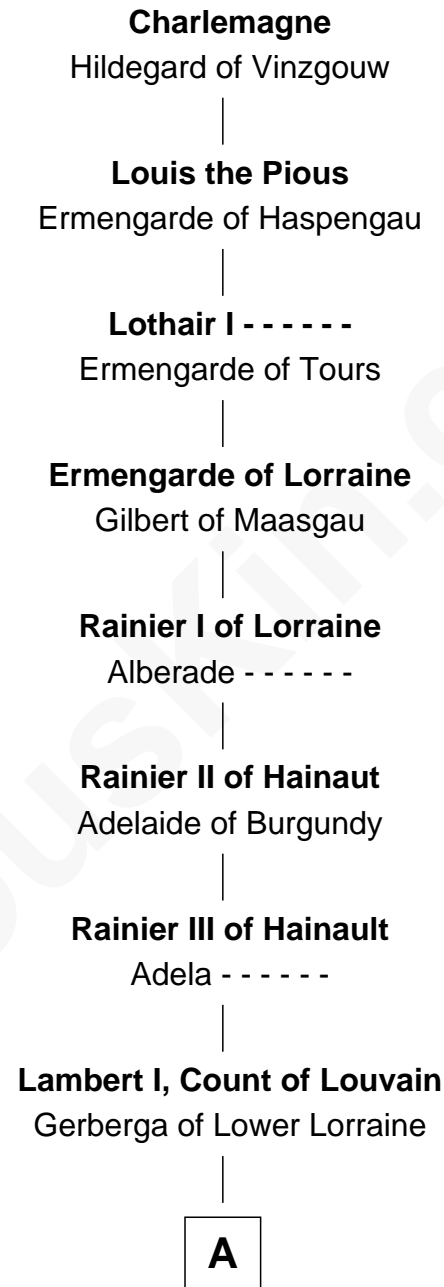

# FamousKin.com Relationship Chart of

**Ann B. Davis**

*TV Actress*

38th Great-granddaughter of

**Charlemagne**

*King of the Franks*

**A**

**Mathilde of Louvain**  
Eustace I of Boulogne

**Lambert II of Lens**  
Adelaide of Normandy

**Judith of Lens**  
Waltheof II of Northumbria

**Maud of Northumberland**  
Simon I de St. Liz

**Maud de St. Liz**  
Saher I de Quincy

**Alice de St. Liz**  
Roger de Huntingfield

**Sir William de Huntingfield**  
Isabel FitzWilliam

**Sarah de Huntingfield**  
Richard de Keynes

**Richard de Keynes**  
Alice de Mankesy

**Joan de Keynes**  
Sir Roger Lewknor

**B**

**B**

**Sir Thomas Lewknor**

Sybil - - - - -

**Sir Roger Lewknor**

Katherine Bardolf

| Probable

**Beatrix Lewknor**

Ralph Roper

| Probable

**Edmond Roper**