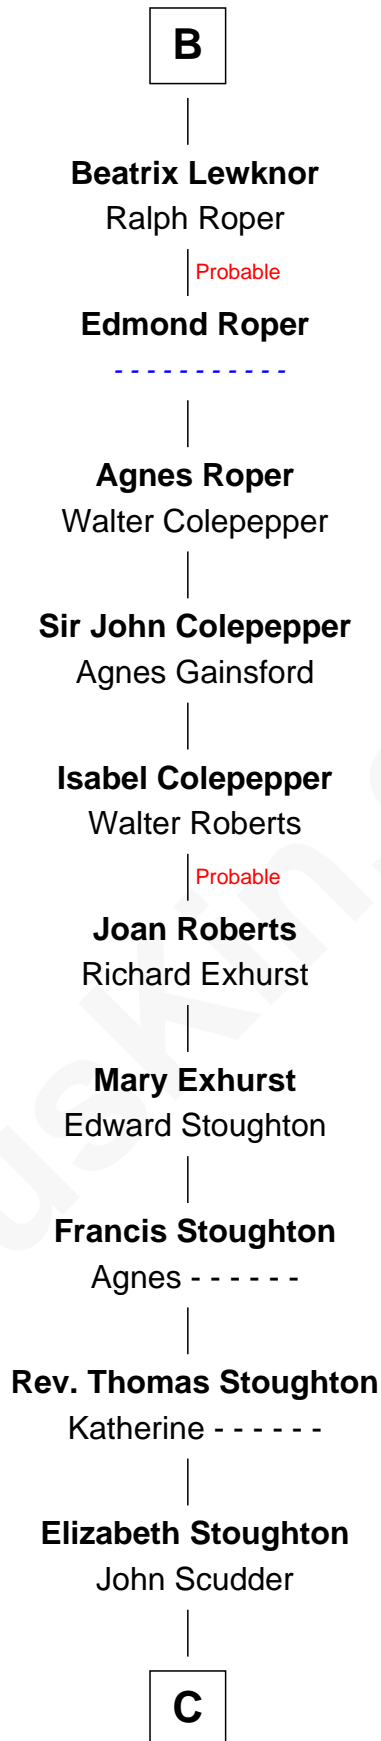

# FamousKin.com Relationship Chart of

**Ann B. Davis**

*TV Actress*

36th Great-granddaughter of

**King Robert I**

*King of France*

**King Robert I**

Aelis - - - - -

—  
**Sir William de Huntingfield**

Isabel FitzWilliam

—  
**Sarah de Huntingfield**

Richard de Keynes

—  
**Richard de Keynes**

Alice de Mankesy

—  
**Joan de Keynes**

Sir Roger Lewknor

—  
**Sir Thomas Lewknor**

Sybil - - - - -

—  
**Sir Roger Lewknor**

Katherine Bardolf

—  
Probable

**B**

**C**

**Elizabeth Scudder**

Samuel Lothrop

**Samuel Lathrop**

Hannah Adgate

**Samuel Lathrop**

Deborah Crow

**Samuel Lathrop**

Elizabeth Bishop

**Thomas Lathrop**