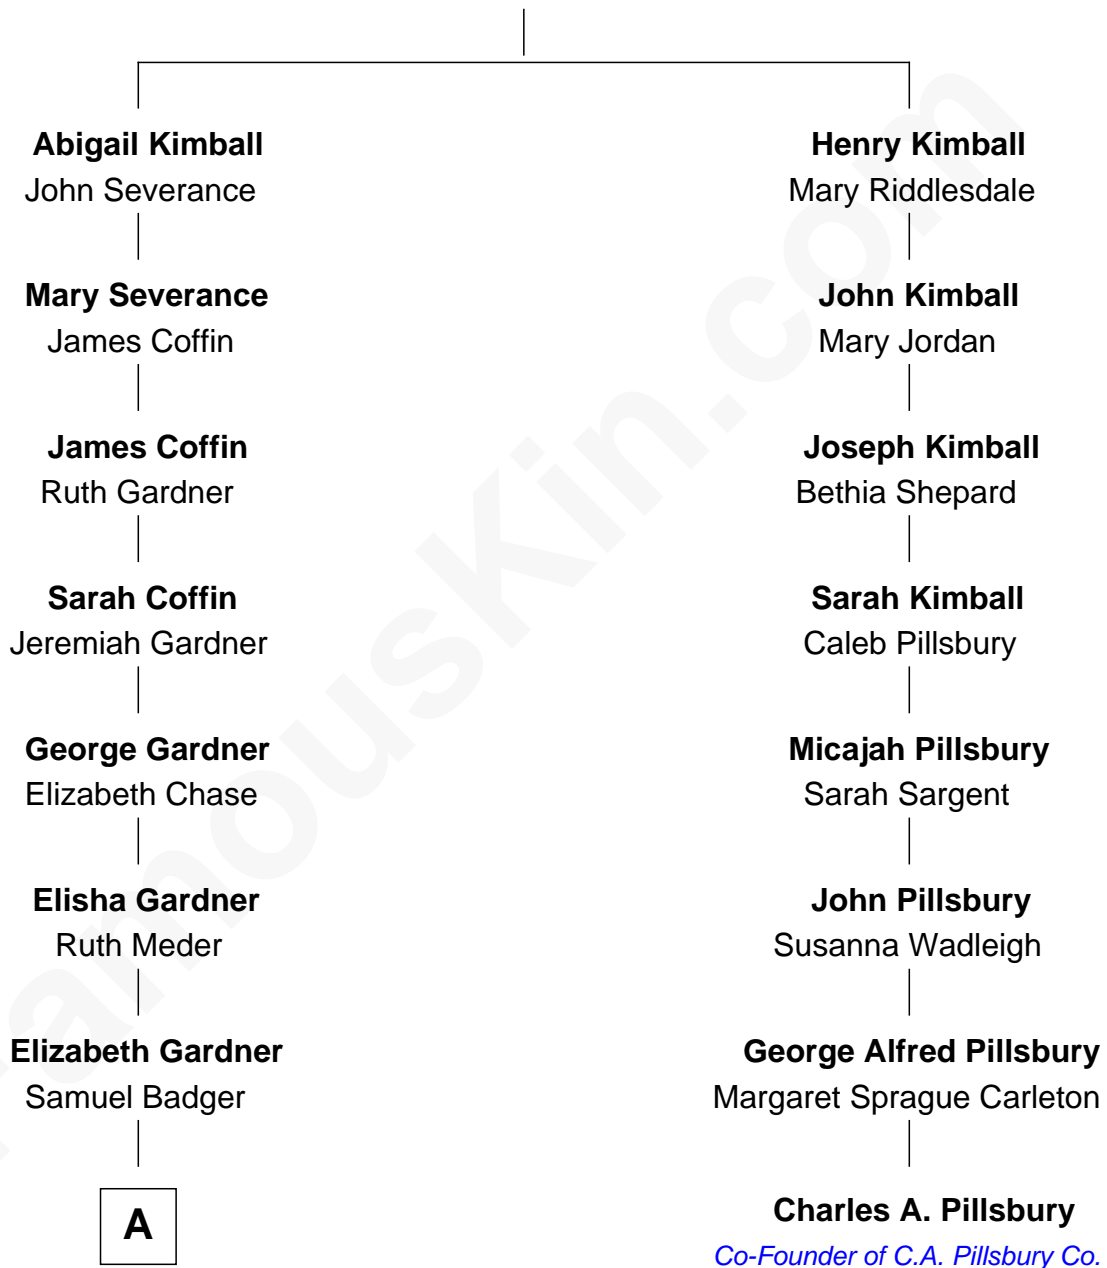

FamousKin.com Relationship Chart of

Ann B. Davis

TV Actress

7th cousin 4 times removed of

Charles A. Pillsbury

Co-Founder of C.A. Pillsbury Co.

Richard Kimball

Ursula Scott

A

—
Sarah Badger
Solomon Westcott

—
Harriet Elizabeth Westcott
Robert William Evans

—
Harriet E. Evans
Arthur Curtiss Stott

—
Marguerite Stott
Cassius Miles Davis

—
Ann B. Davis
TV Actress