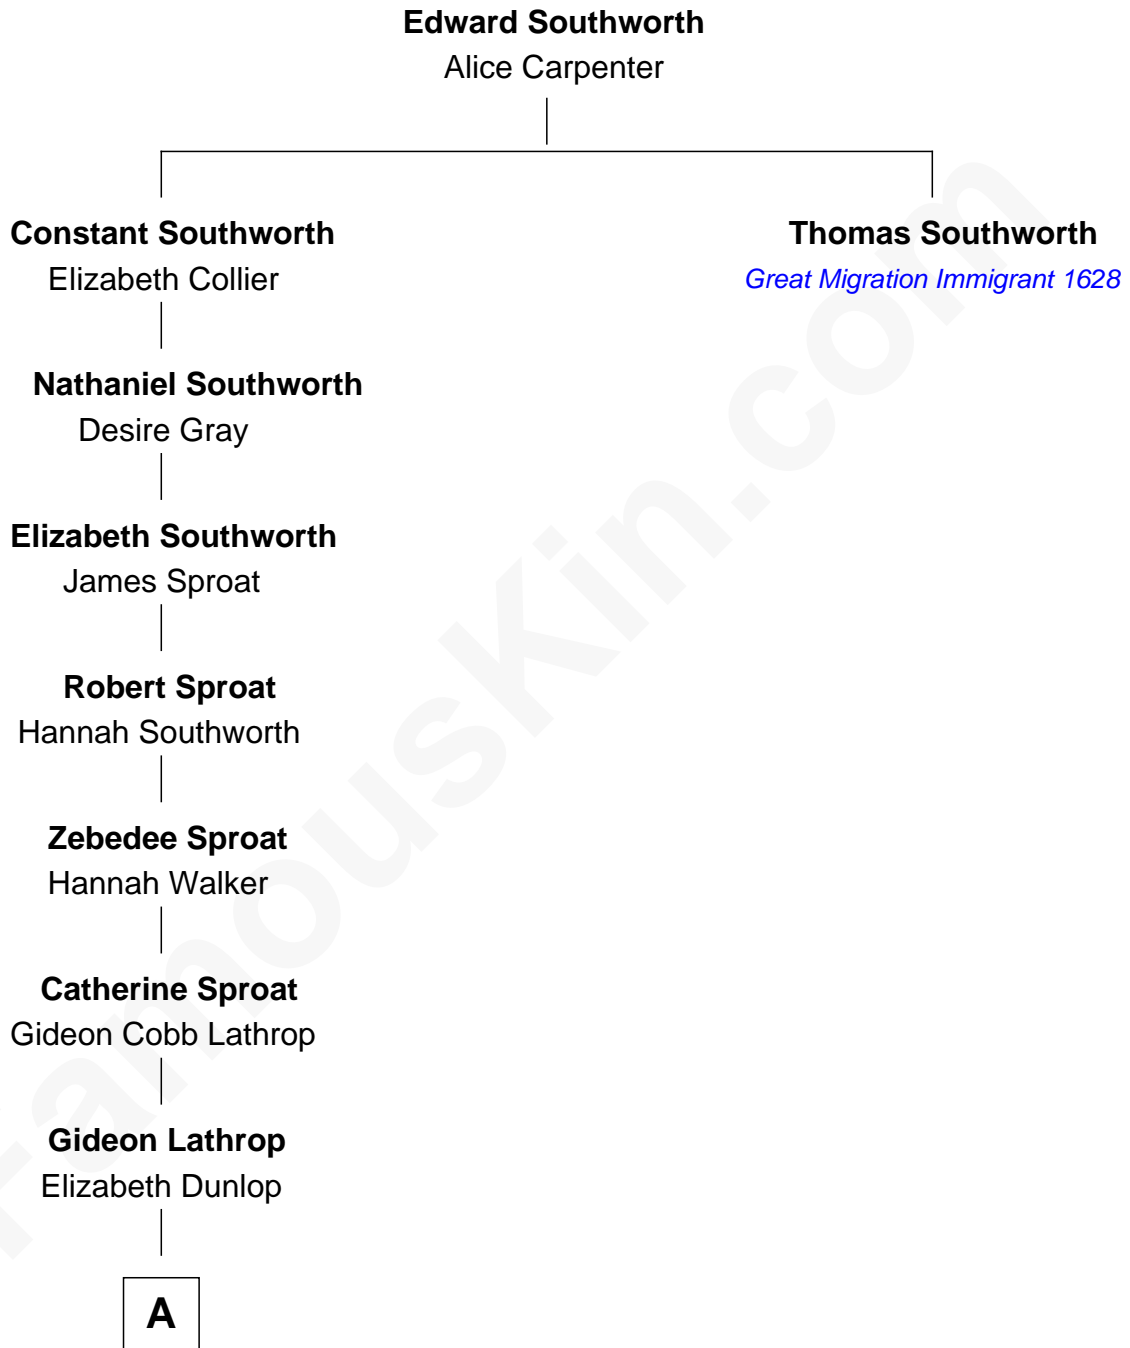

FamousKin.com Relationship Chart of

Ann B. Davis

TV Actress

8th great-grandniece of

Thomas Southworth

(c1617-1669) Great Migration Immigrant 1628

A

Helen Elizabeth Lathrop