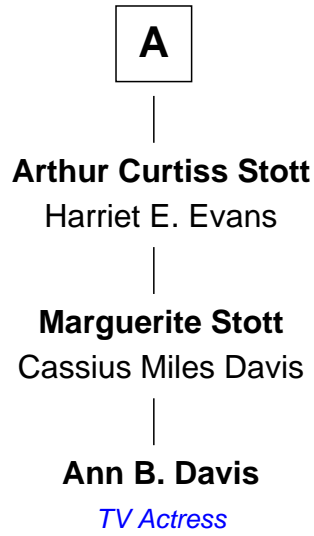

FamousKin.com Relationship Chart of

Ann B. Davis

TV Actress

8th Great-granddaughter of

Constant Southworth

(c1612 - 1678/9) Great Migration Immigrant 1628

Constant Southworth

Elizabeth Collier

Nathaniel Southworth

Desire Gray

Elizabeth Southworth

James Sproat

Robert Sproat

Hannah Southworth

Zebedee Sproat

Hannah Walker

Catherine Sproat

Gideon Cobb Lathrop

Gideon Lathrop

Elizabeth Dunlop

Helen Elizabeth Lathrop

Francis H. Stott

A

FamousKin.com