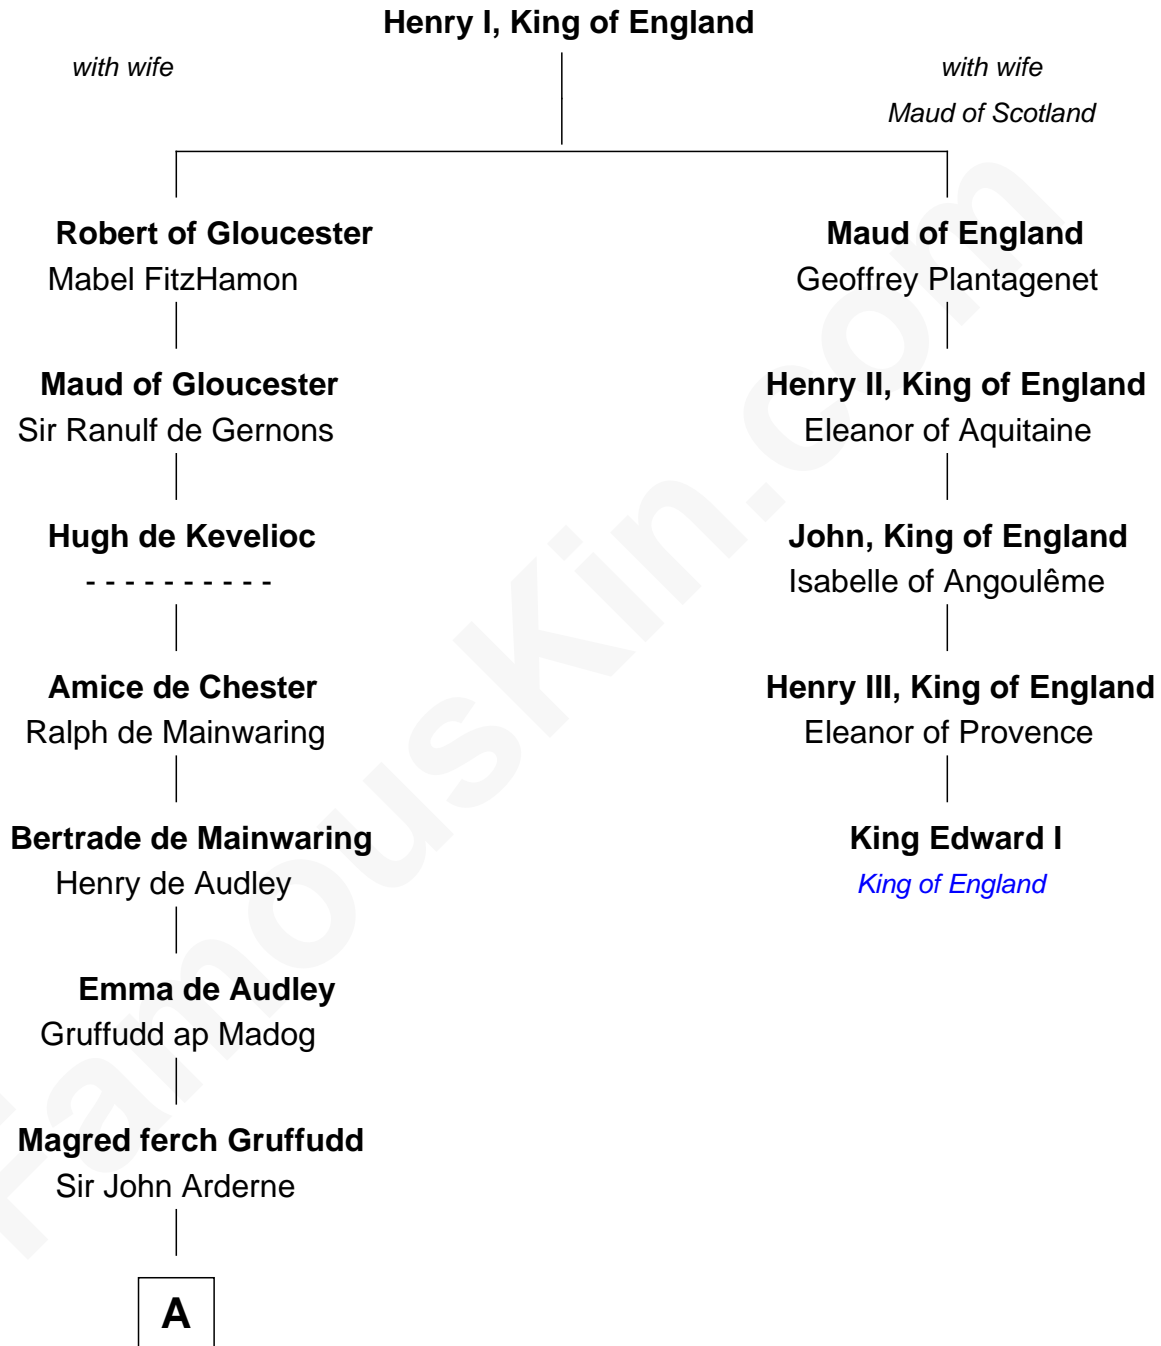

## Relationship Chart of

### Henry Gregory

(c1570 - c1655) Great Migration Immigrant 1639

4th cousin 15 times removed of

**King Edward I**  
King of England

**B**

—  
**Thomas Gregory**

Dorothy Beeston

—  
**John Gregory**

Alice - - - - -

—  
**Henry Gregory**

*Great Migration Immigrant 1639*

FamousKin.com