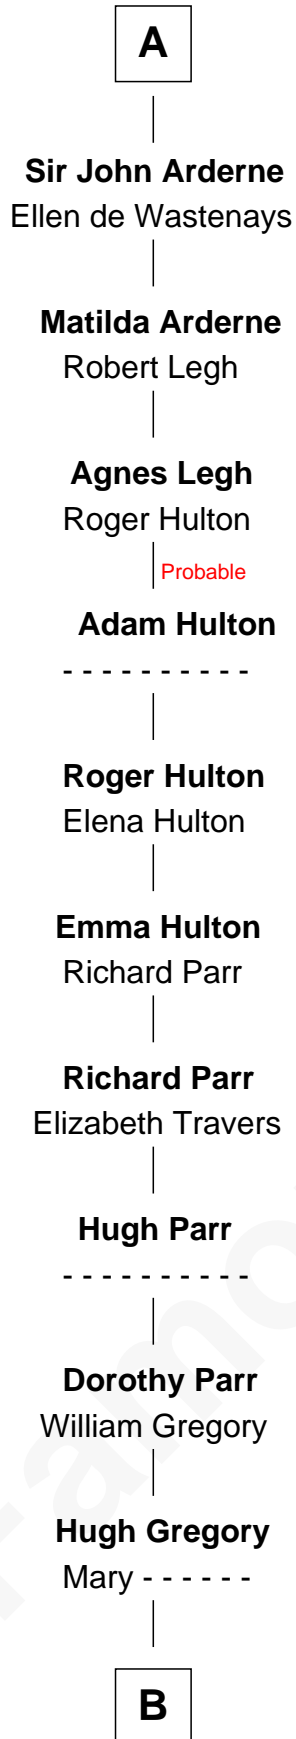

# FamousKin.com

## Relationship Chart of

### Henry Gregory

(c1570 - c1655) Great Migration Immigrant 1639

4th cousin 15 times removed of

**King Edward I**  
King of England

**B**

—  
**Thomas Gregory**

Dorothy Beeston

—  
**John Gregory**

Alice - - - - -

—  
**Henry Gregory**

*Great Migration Immigrant 1639*

FamousKin.com