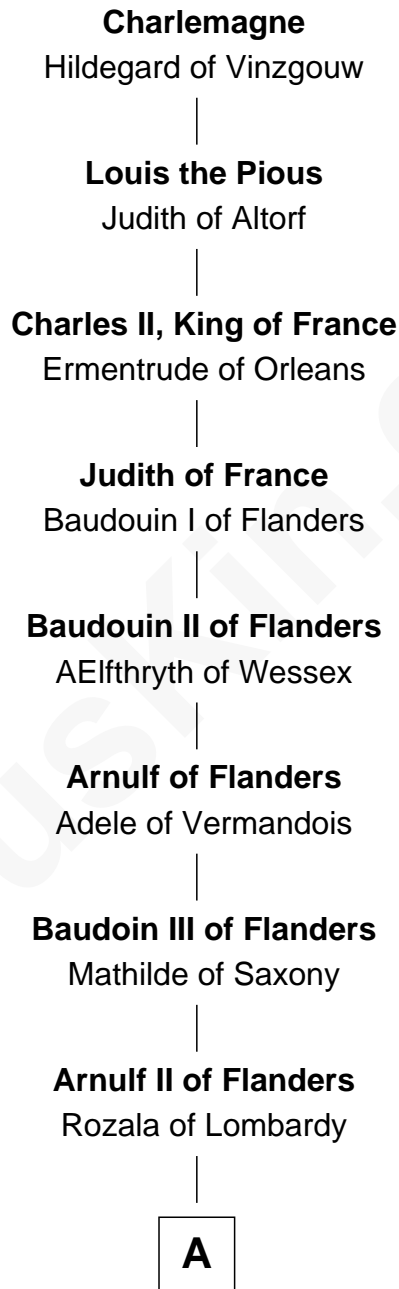

FamousKin.com

Relationship Chart of

Henry Gregory

(c1570 - c1655) Great Migration Immigrant 1639

29th Great-grandson of

Charlemagne

King of the Franks

A

Baudoin IV of Flanders

Ogive of Luxembourg

Baudoin V of Flanders

Adela of France

Matilda of Flanders

William I, King of England

Henry I, King of England

Robert of Gloucester