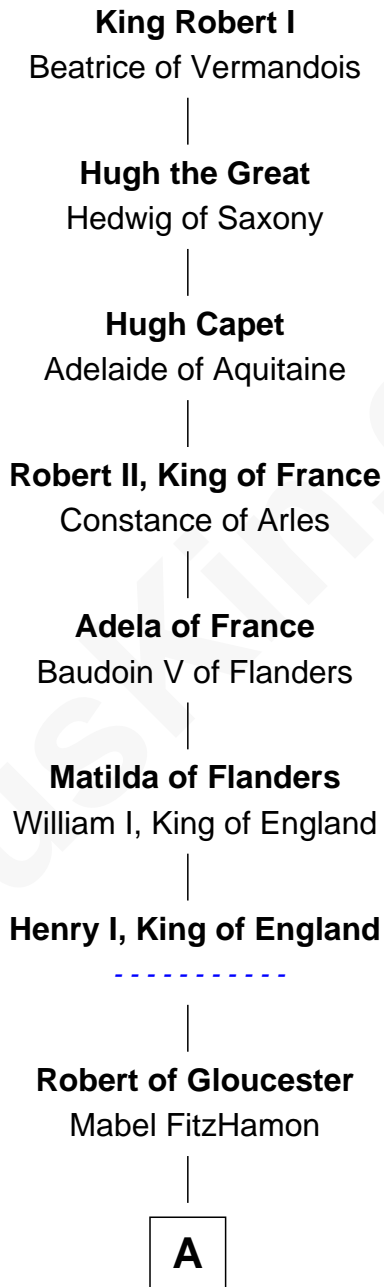

FamousKin.com

Relationship Chart of

Henry Gregory

(c1570 - c1655) Great Migration Immigrant 1639

24th Great-grandson of

King Robert I
King of France

A

Maud of Gloucester
Sir Ranulf de Gernons

Agnes Legh
Roger Hulton

Probable

Adam Hulton

B

B

—
Roger Hulton

Elena Hulton

—
Emma Hulton

—
Thomas Gregory

Dorothy Beeston

—
John Gregory

Alice -----

—
Henry Gregory

Great Migration Immigrant 1639