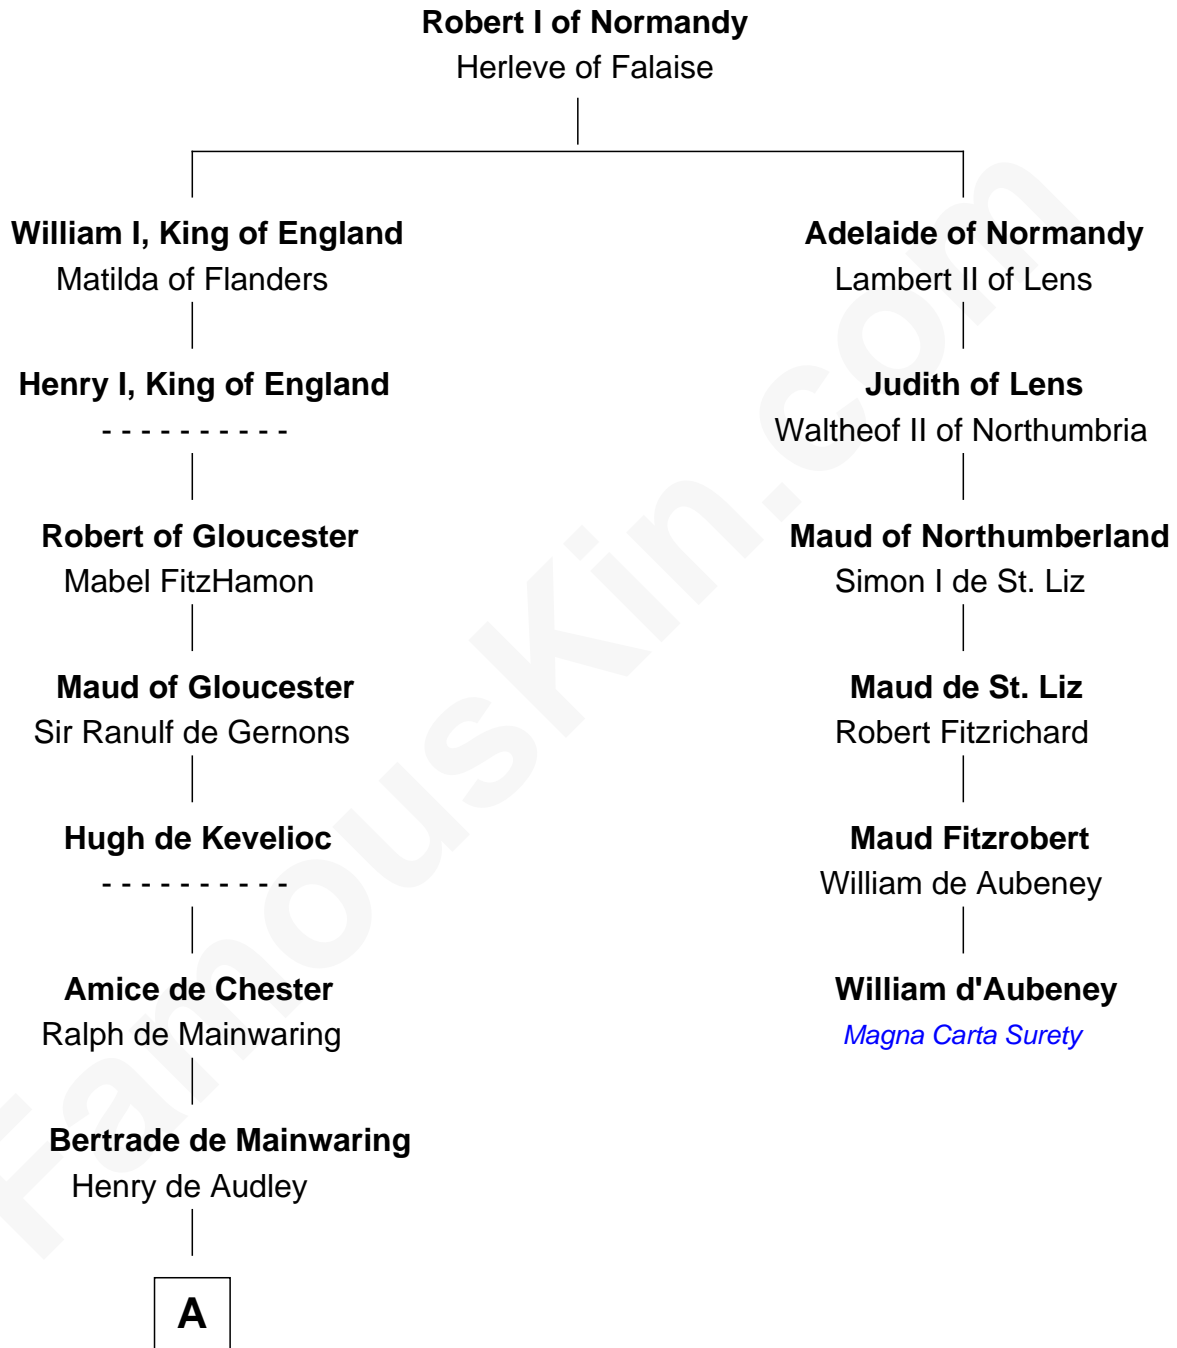

FamousKin.com

Relationship Chart of

Henry Gregory

(c1570 - c1655) Great Migration Immigrant 1639

5th cousin 16 times removed of

William d'Aubeny
Magna Carta Surety

A

Emma de Audley
Gruffudd ap Madog

Magred ferch Gruffudd
Sir John Arderne

Sir John Arderne
Ellen de Wastenays

Matilda Arderne
Robert Legh

Agnes Legh
Roger Hulton

Probable

Adam Hulton

Roger Hulton
Elena Hulton

Emma Hulton
Richard Parr

Henry Gregory
Great Migration Immigrant 1639

FamousKin.com