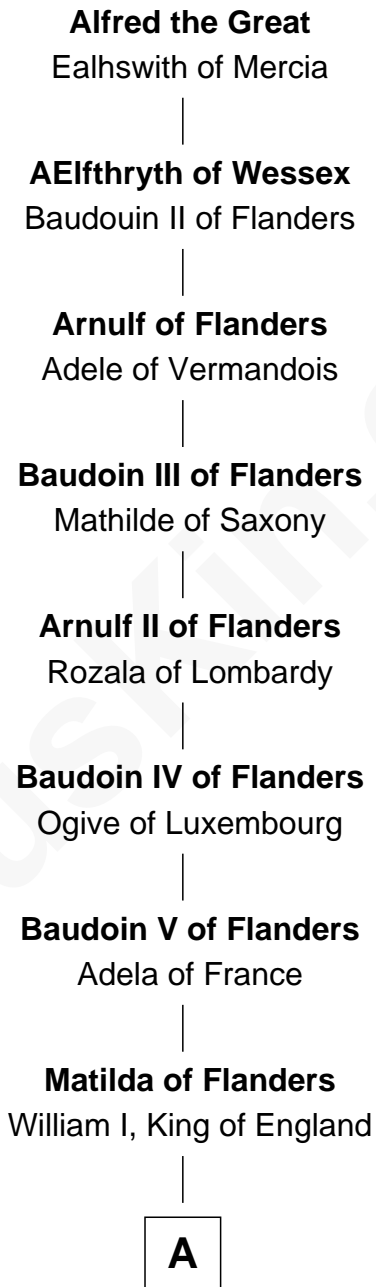

FamousKin.com

Relationship Chart of

Henry Gregory

(c1570 - c1655) Great Migration Immigrant 1639

26th Great-grandson of

Alfred the Great
King of the Anglo-Saxons

A

Henry I, King of England

Robert of Gloucester

Mabel FitzHamon

Maud of Gloucester

Sir Ranulf de Gernons

Hugh de Kevelioc

Amice de Chester

Ralph de Mainwaring

Bertrade de Mainwaring

Hugh Gregory

Mary - - - - -

Thomas Gregory

Dorothy Beeston

John Gregory

Alice - - - - -

Henry Gregory

Great Migration Immigrant 1639