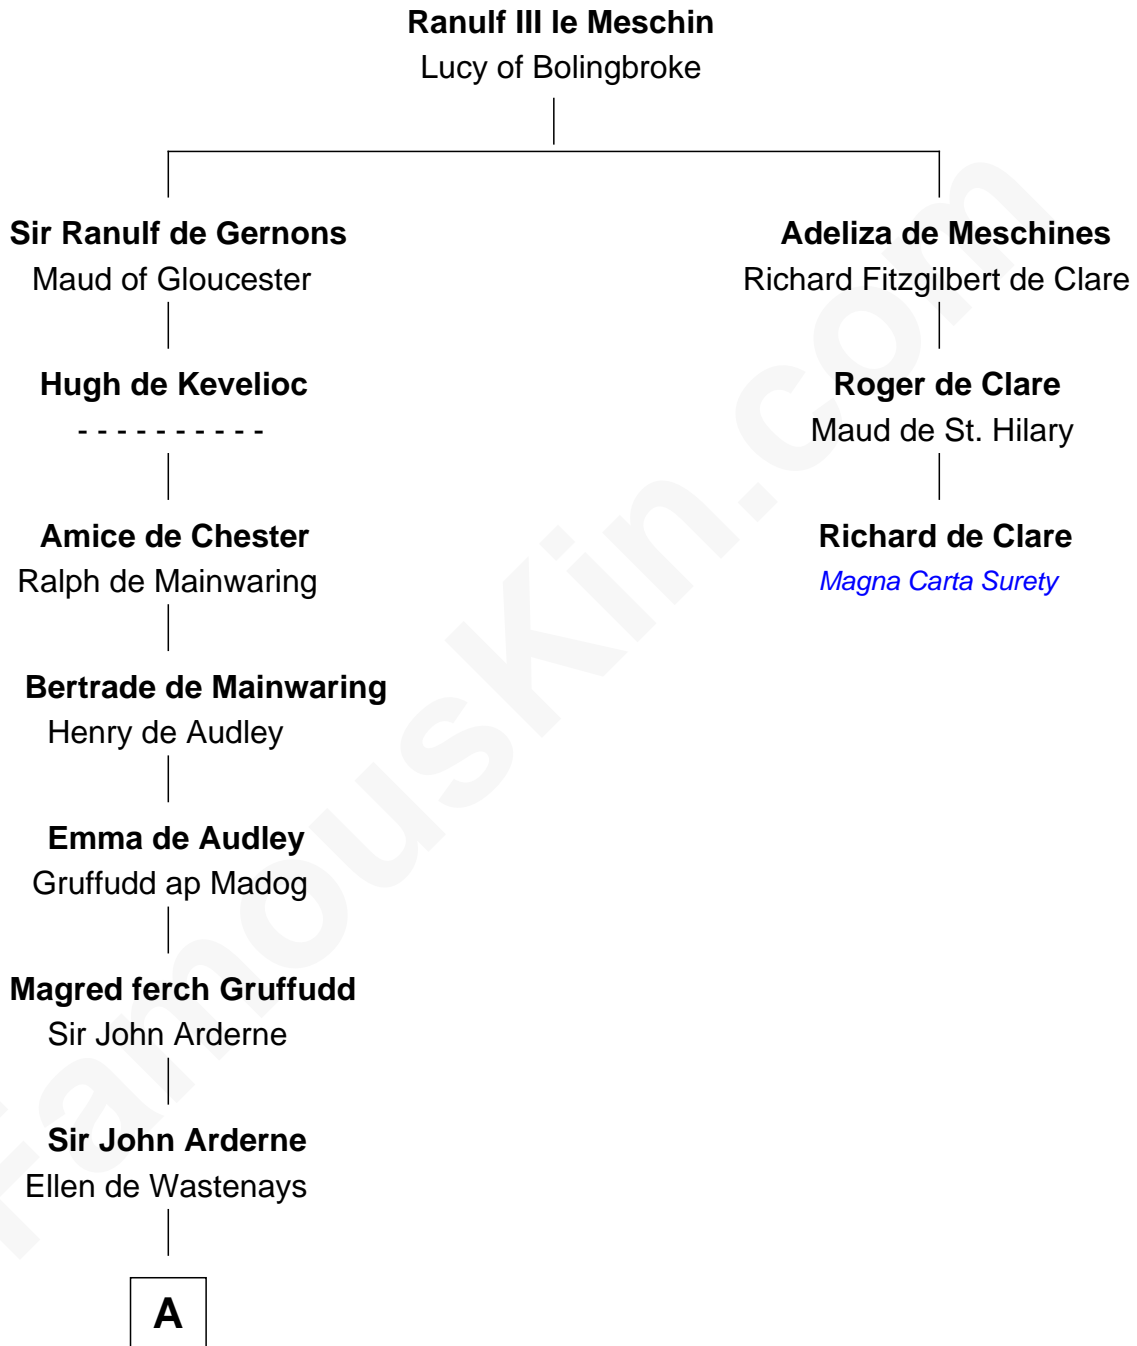

# FamousKin.com

## Relationship Chart of

### Henry Gregory

(c1570 - c1655) Great Migration Immigrant 1639

2nd cousin 16 times removed of

**Richard de Clare**  
Magna Carta Surety

**B**

|  
**John Gregory**

Alice - - - - -

|  
**Henry Gregory**

*Great Migration Immigrant 1639*

FamousKin.com