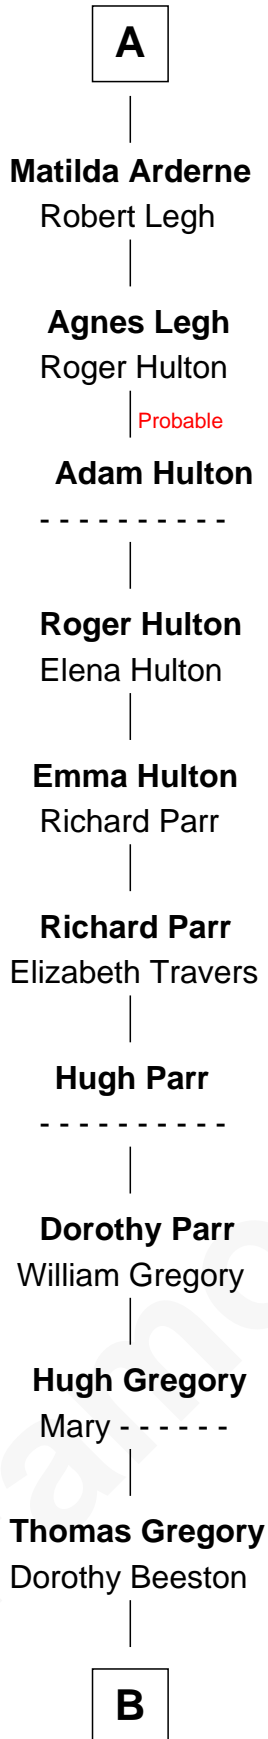

# FamousKin.com

## Relationship Chart of

### Henry Gregory

(c1570 - c1655) Great Migration Immigrant 1639

2nd cousin 16 times removed of

**Richard de Clare**  
Magna Carta Surety

**B**

|  
**John Gregory**

Alice - - - - -

|  
**Henry Gregory**