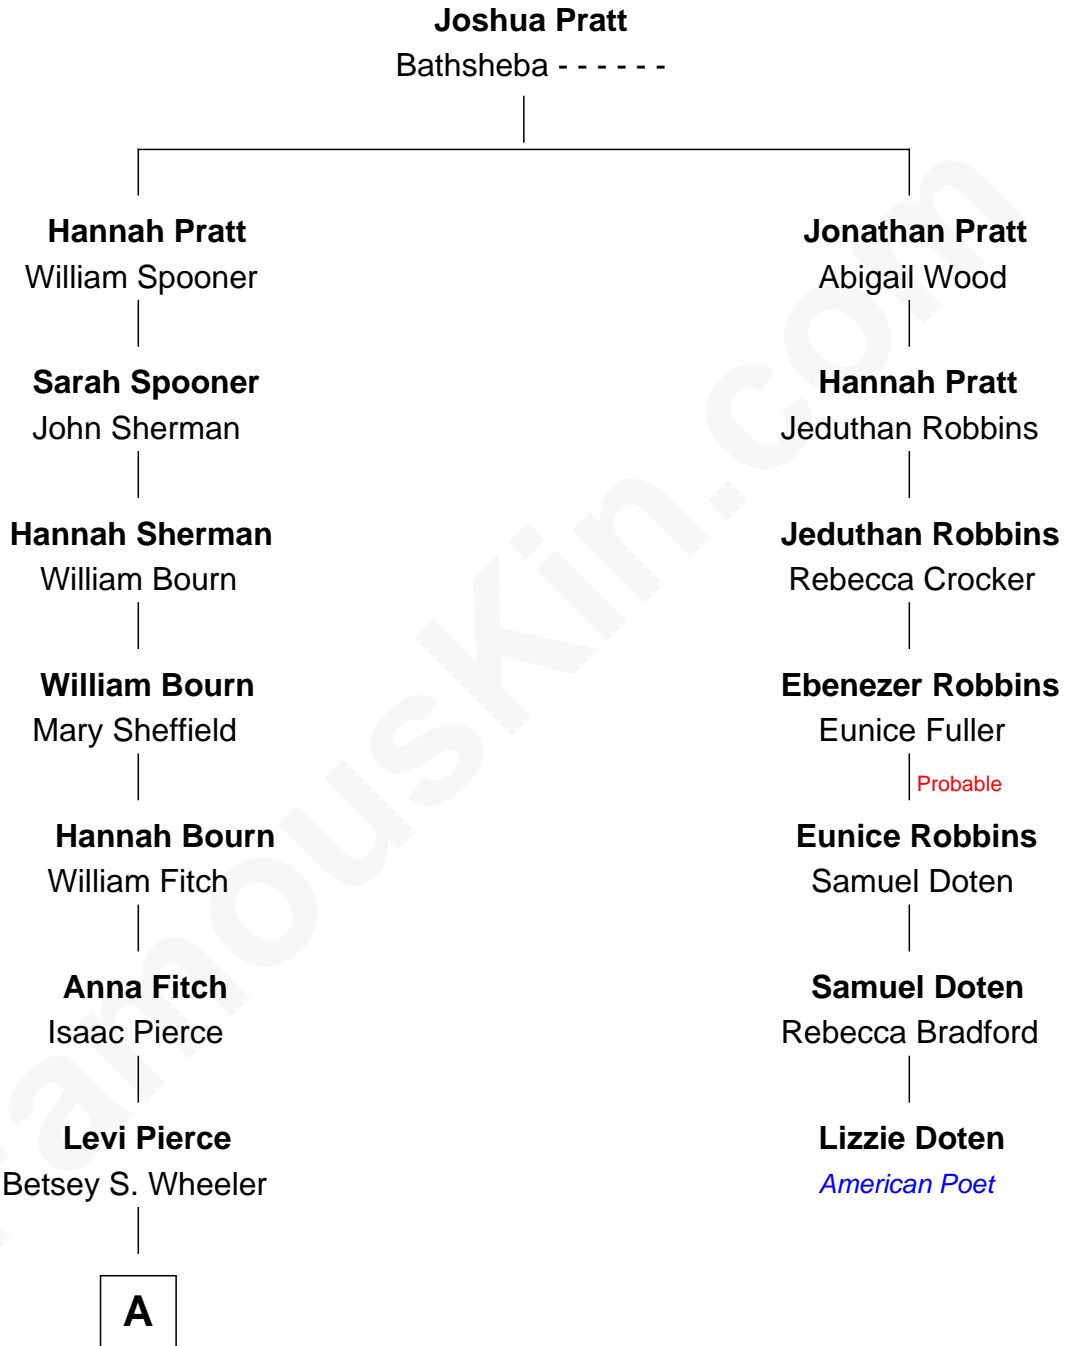

FamousKin.com

Relationship Chart of

Nat Faxon

Actor, Comedian, Director and Screenwriter

6th cousin 6 times removed of

Lizzie Doten
American Poet

A

—
Warren S. Pierce

Eliza M. Sturdy

—
Alleda B. Pierce

Herbert Ira Conant

—
Marie Bassett Conant

Dr. Nathaniel Wales Faxon

—
William Otis Faxon

Frances Mary Parker

—
Dr. David Parker Faxon

Monica Andrea Kersten

—
Nat Faxon

Actor, Comedian, Director and Screenwriter