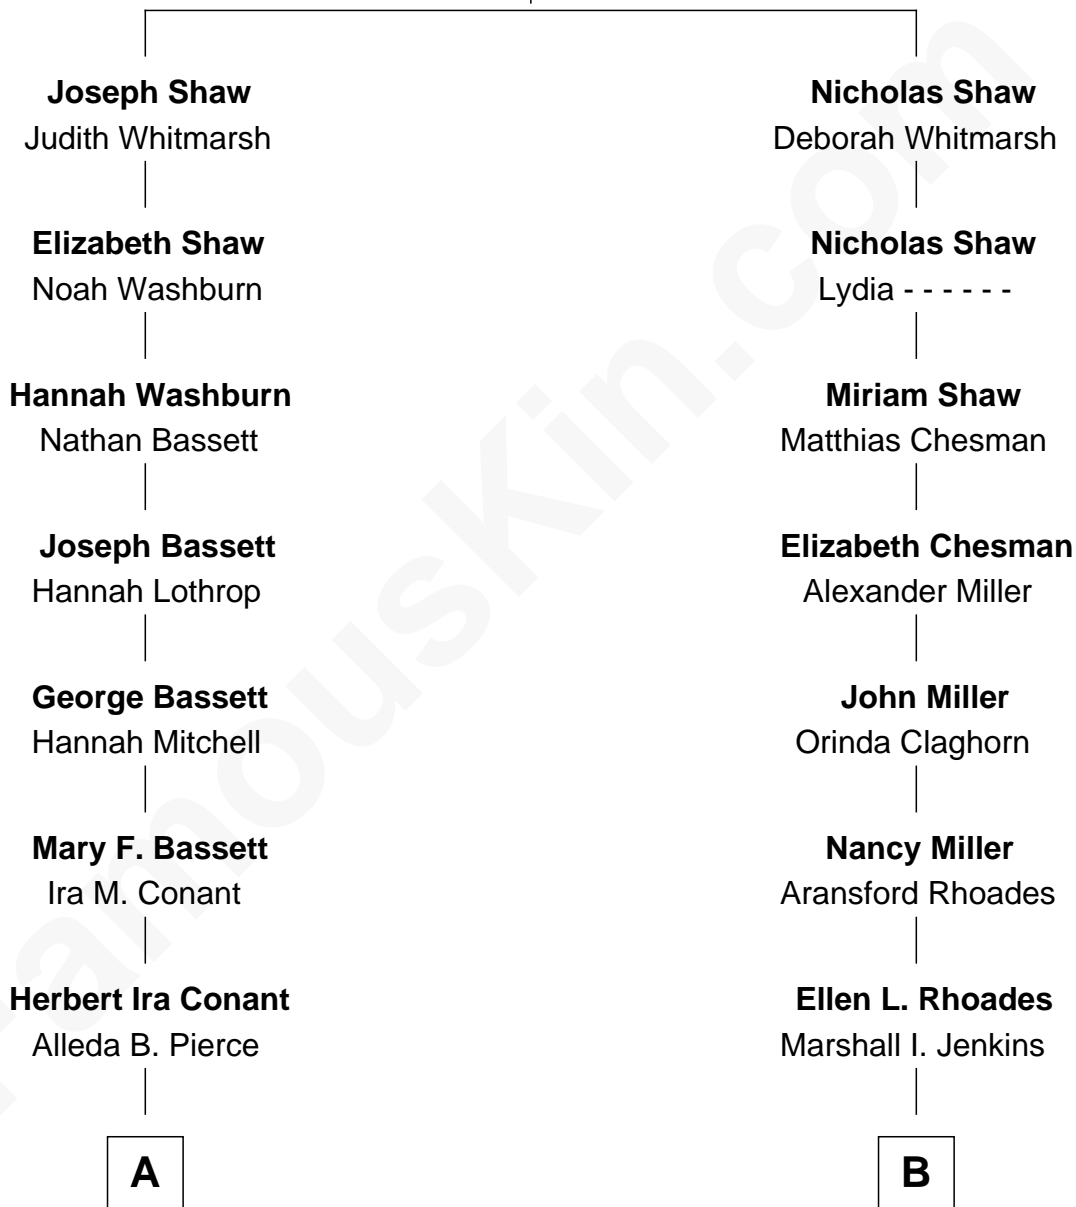

FamousKin.com Relationship Chart of

Nat Faxon

Actor, Comedian, Director and Screenwriter

10th cousin of

Penn Jillette

Magician

John Shaw

Alice Phillips

A

Marie Bassett Conant
Dr. Nathaniel Wales Faxon

William Otis Faxon
Frances Mary Parker

Dr. David Parker Faxon
Monica Andrea Kersten

Nat Faxon

Actor, Comedian, Director and Screenwriter

B

Cora Ellen Jenkins