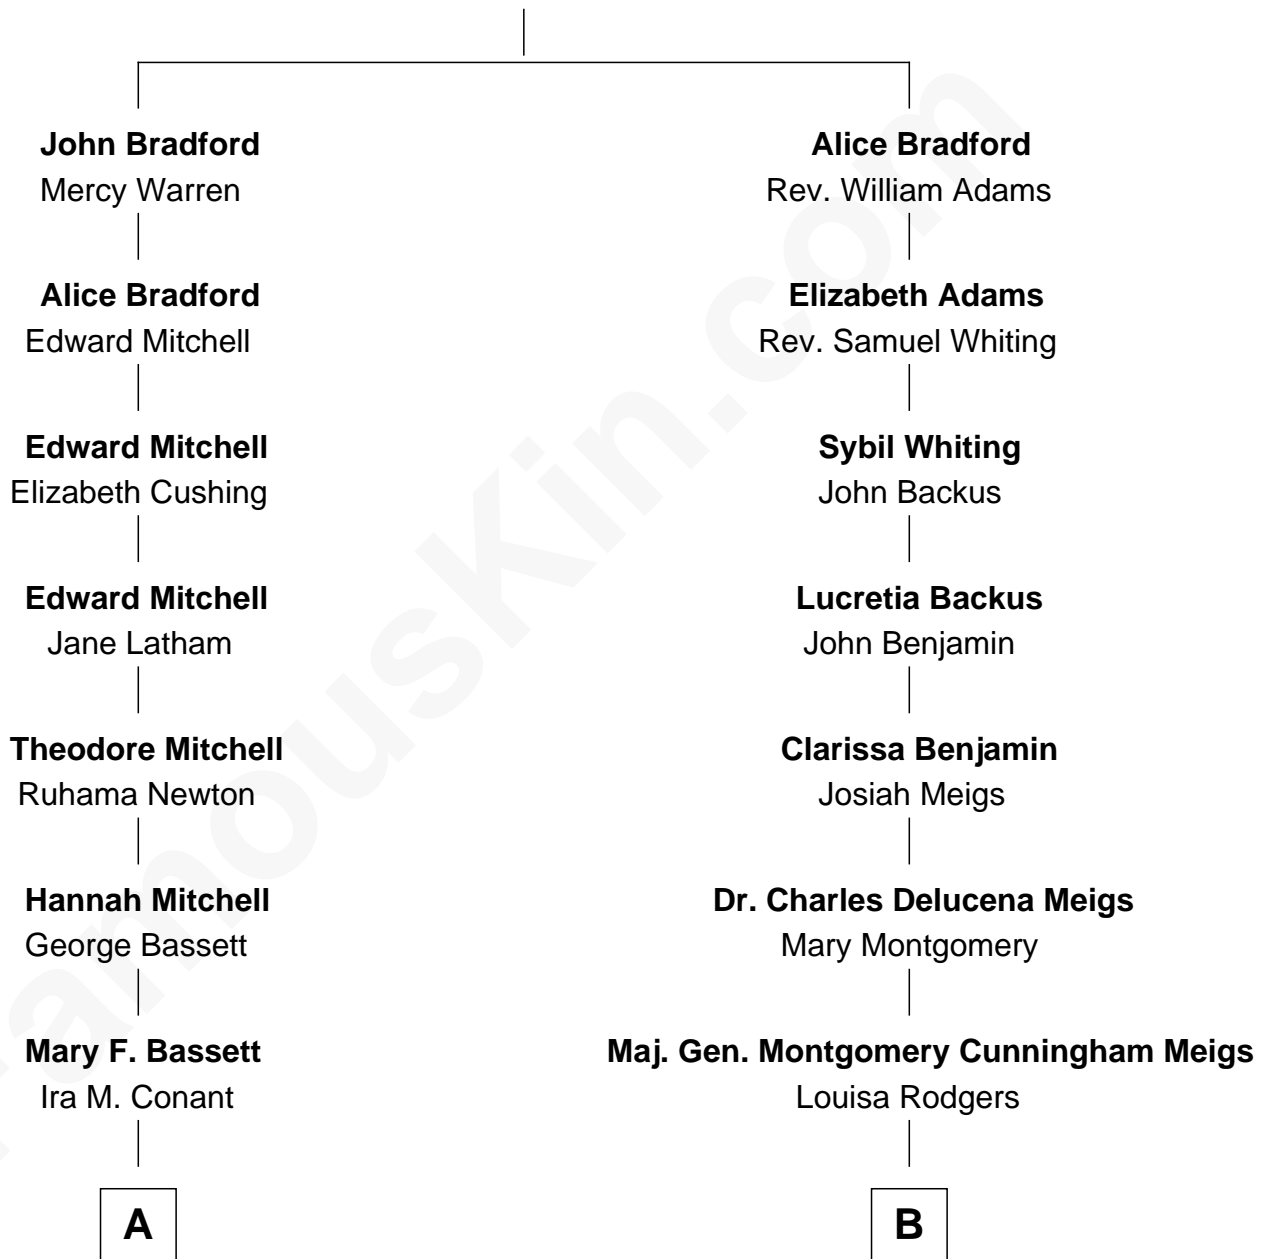

FamousKin.com Relationship Chart of

Nat Faxon

Actor, Comedian, Director and Screenwriter

11th cousin of

Parker Stevenson

TV and Movie Actor

William Bradford

Alice Richards

A

Herbert Ira Conant

Alleda B. Pierce

Marie Bassett Conant

Dr. Nathaniel Wales Faxon

William Otis Faxon

Frances Mary Parker

Dr. David Parker Faxon

Monica Andrea Kersten

Nat Faxon

Actor, Comedian, Director and Screenwriter

B

Mary Montgomery Meigs

Col. Joseph Hancock Taylor

Evelyn Taylor

Eli Kirk Price