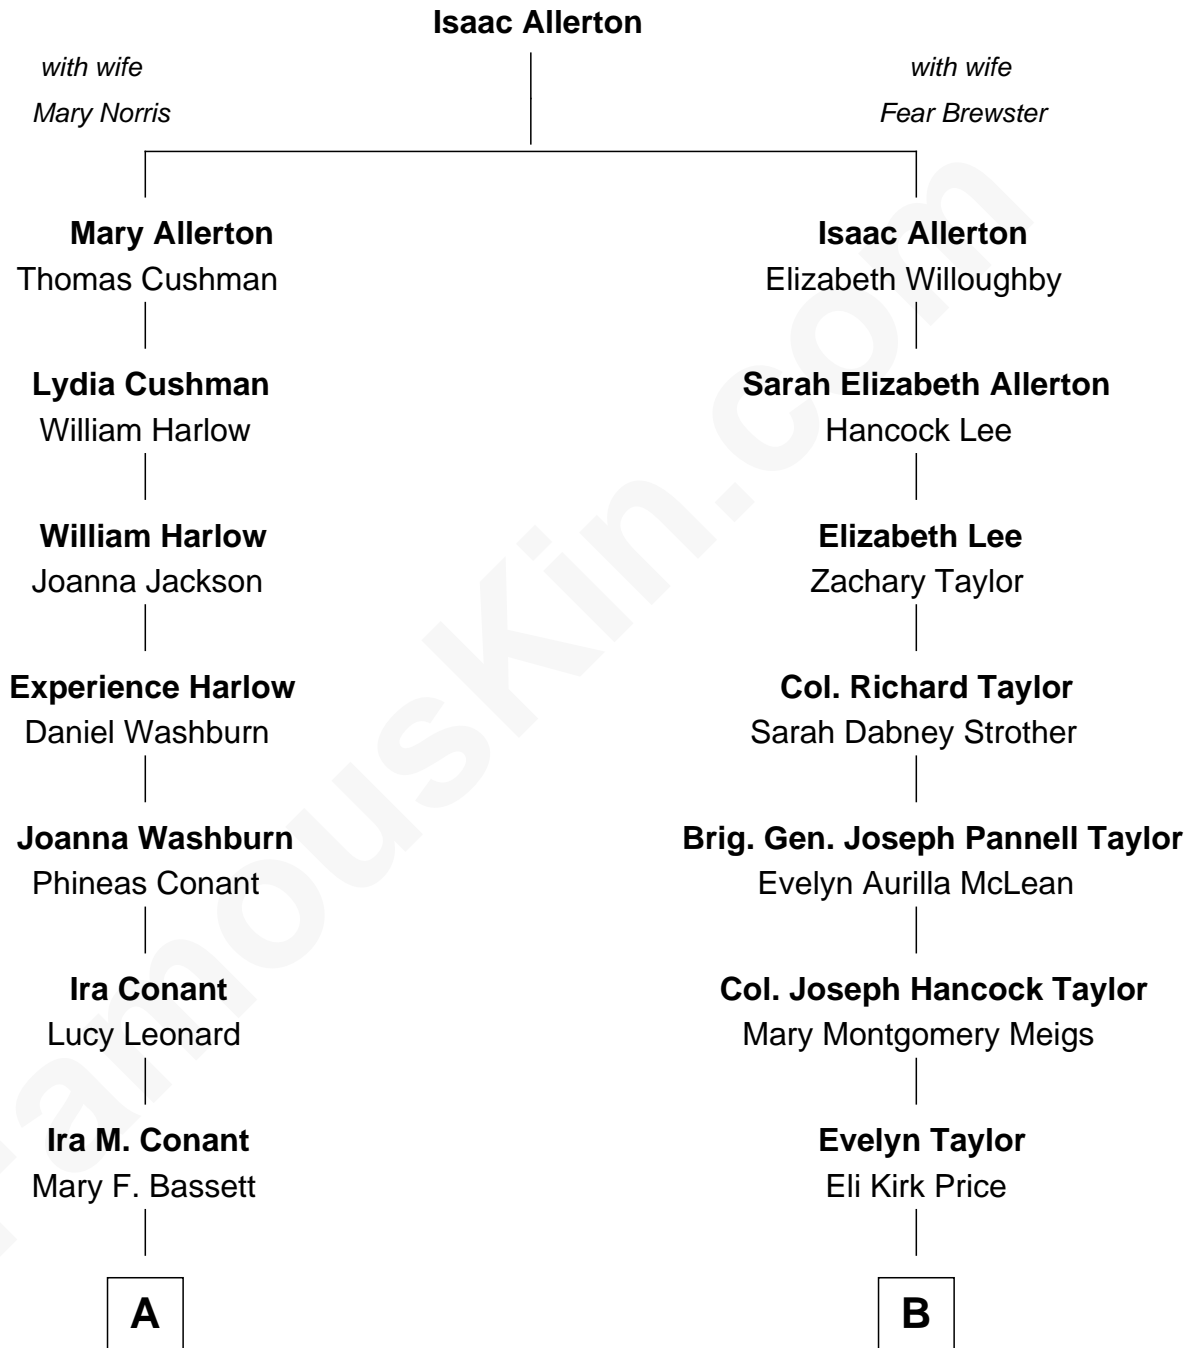

FamousKin.com

Relationship Chart of

Nat Faxon

Actor, Comedian, Director and Screenwriter

9th cousin 2 times removed of

Parker Stevenson
TV and Movie Actor

A

Herbert Ira Conant

Alleda B. Pierce

Marie Bassett Conant

Dr. Nathaniel Wales Faxon

William Otis Faxon

Frances Mary Parker

Dr. David Parker Faxon

Monica Andrea Kersten

Nat Faxon