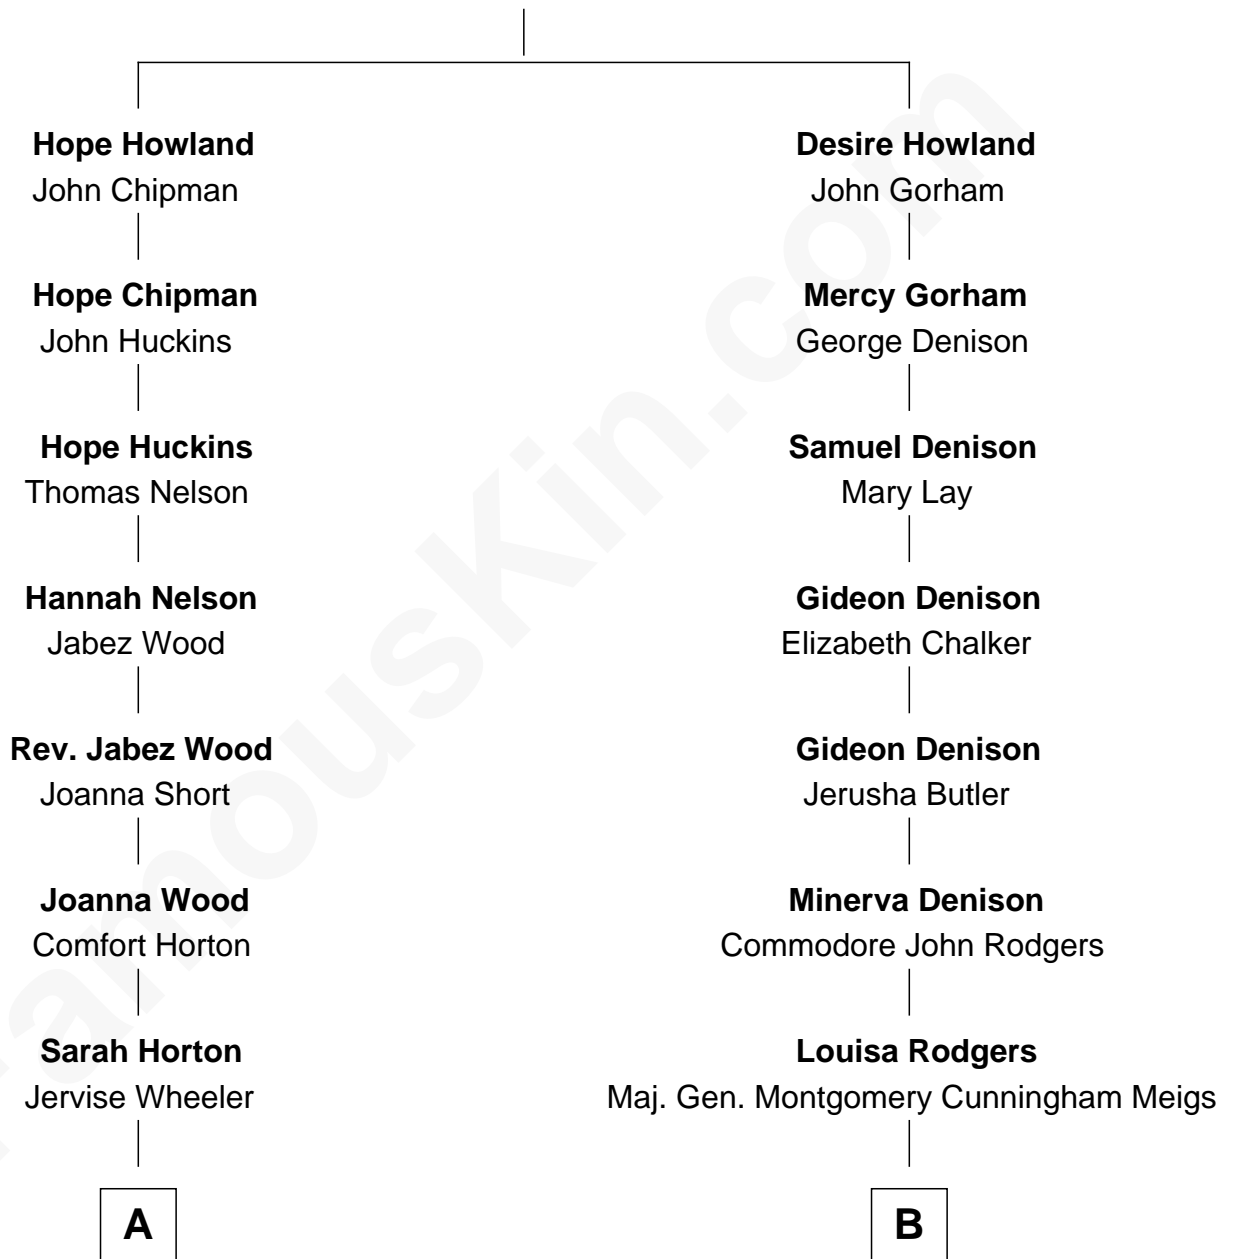

## Relationship Chart of

### Nat Faxon

*Actor, Comedian, Director and Screenwriter*

**11th cousin 2 times removed of**

### Parker Stevenson

*TV and Movie Actor*

**John Howland**

Elizabeth Tilley

**A**

**Betsey S. Wheeler**

Levi Pierce

**Warren S. Pierce**