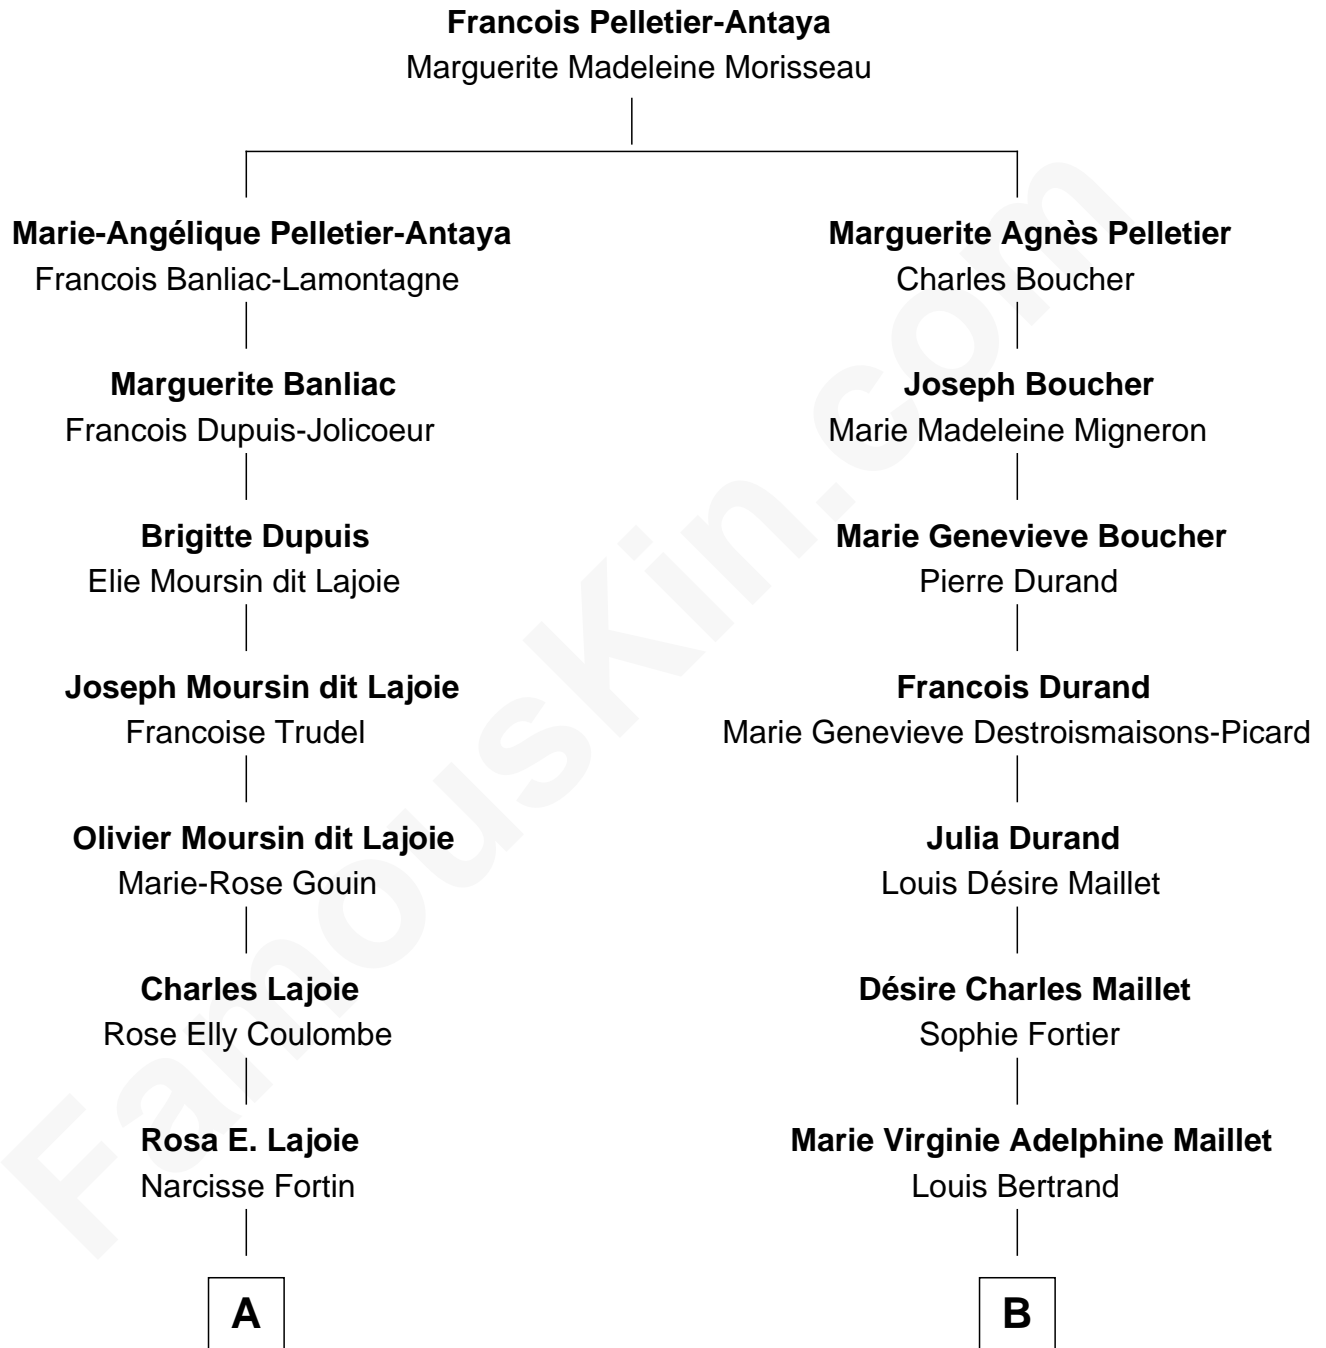

FamousKin.com

Relationship Chart of

Madonna

Singer and Songwriter

9th cousin 1 time removed of

Angelina Jolie
Movie Actress

A

Willard Fortin
Elsie Mae Fortin

Madonna Louise Fortin
Silvio Anthony Ciccone

Madonna
Singer and Songwriter

B

George Bertrand
Marie Louise Angelina Leduc

Rolland Francis Bertrand
Lois June Gouwens

Marcheline Bertrand
Jonathan Vincent Voight