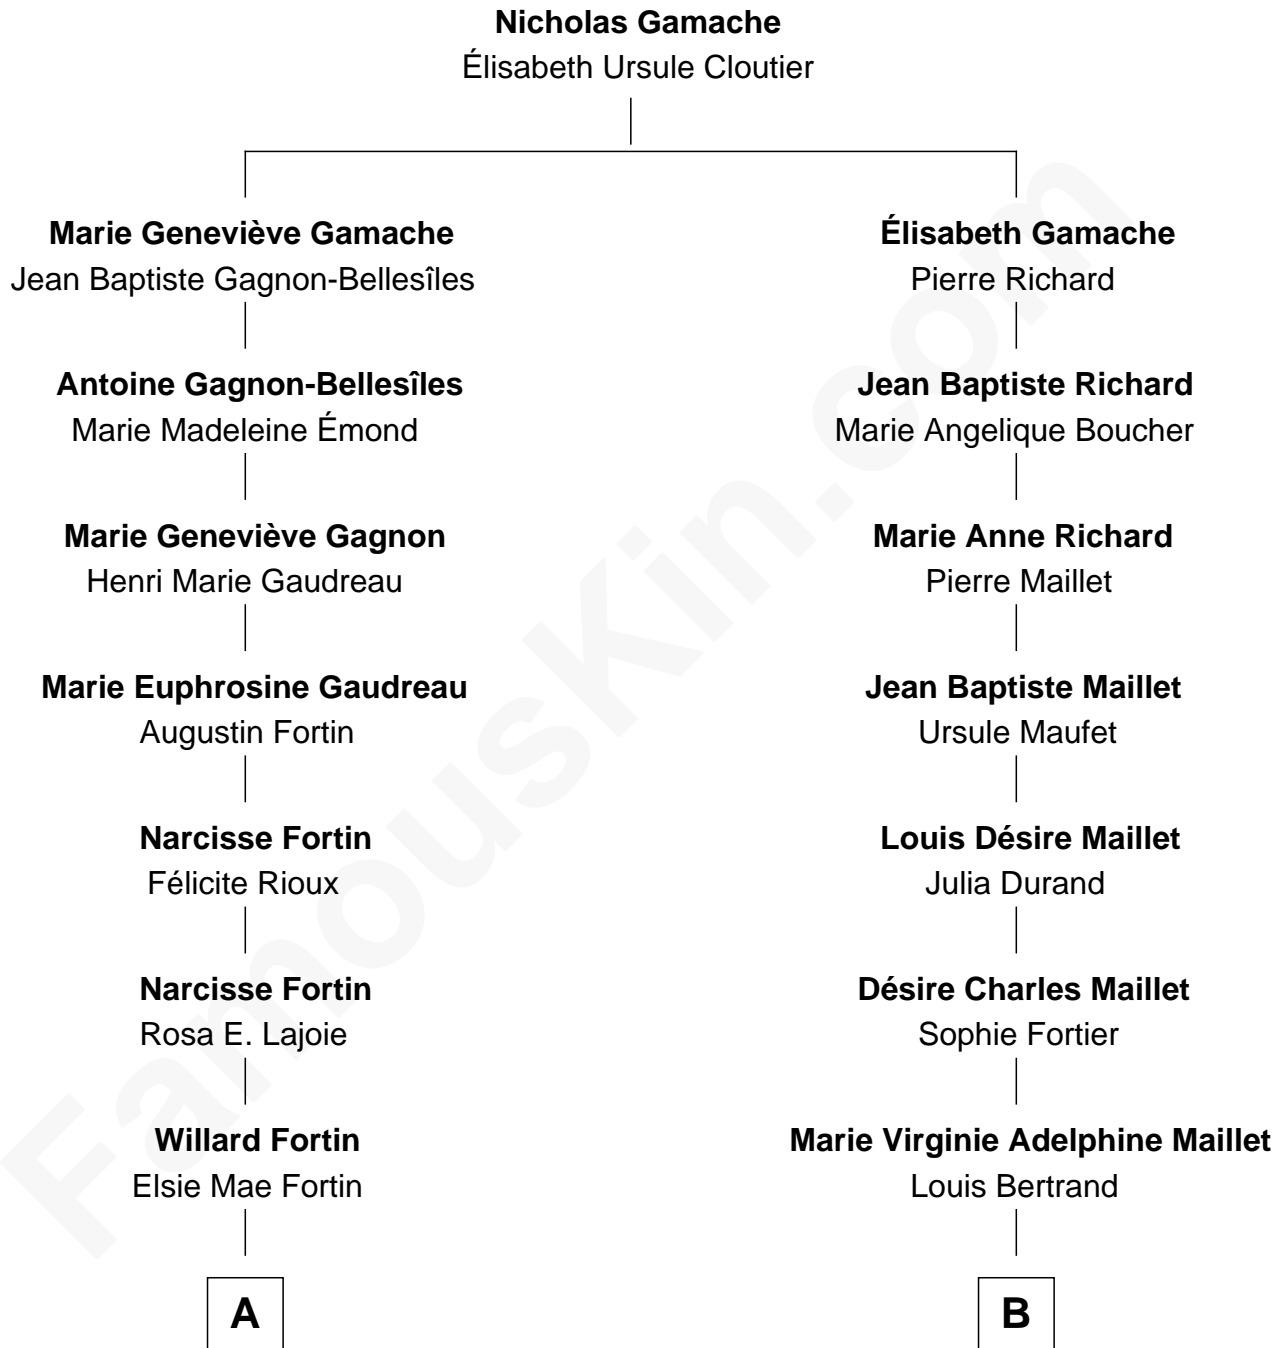

FamousKin.com

Relationship Chart of

Madonna

Singer and Songwriter

8th cousin 2 times removed of

Angelina Jolie
Movie Actress

A

Madonna Louise Fortin

Silvio Anthony Ciccone

Madonna

Singer and Songwriter

B

George Bertrand

Marie Louise Angelina Leduc

Rolland Francis Bertrand

Lois June Gouwens