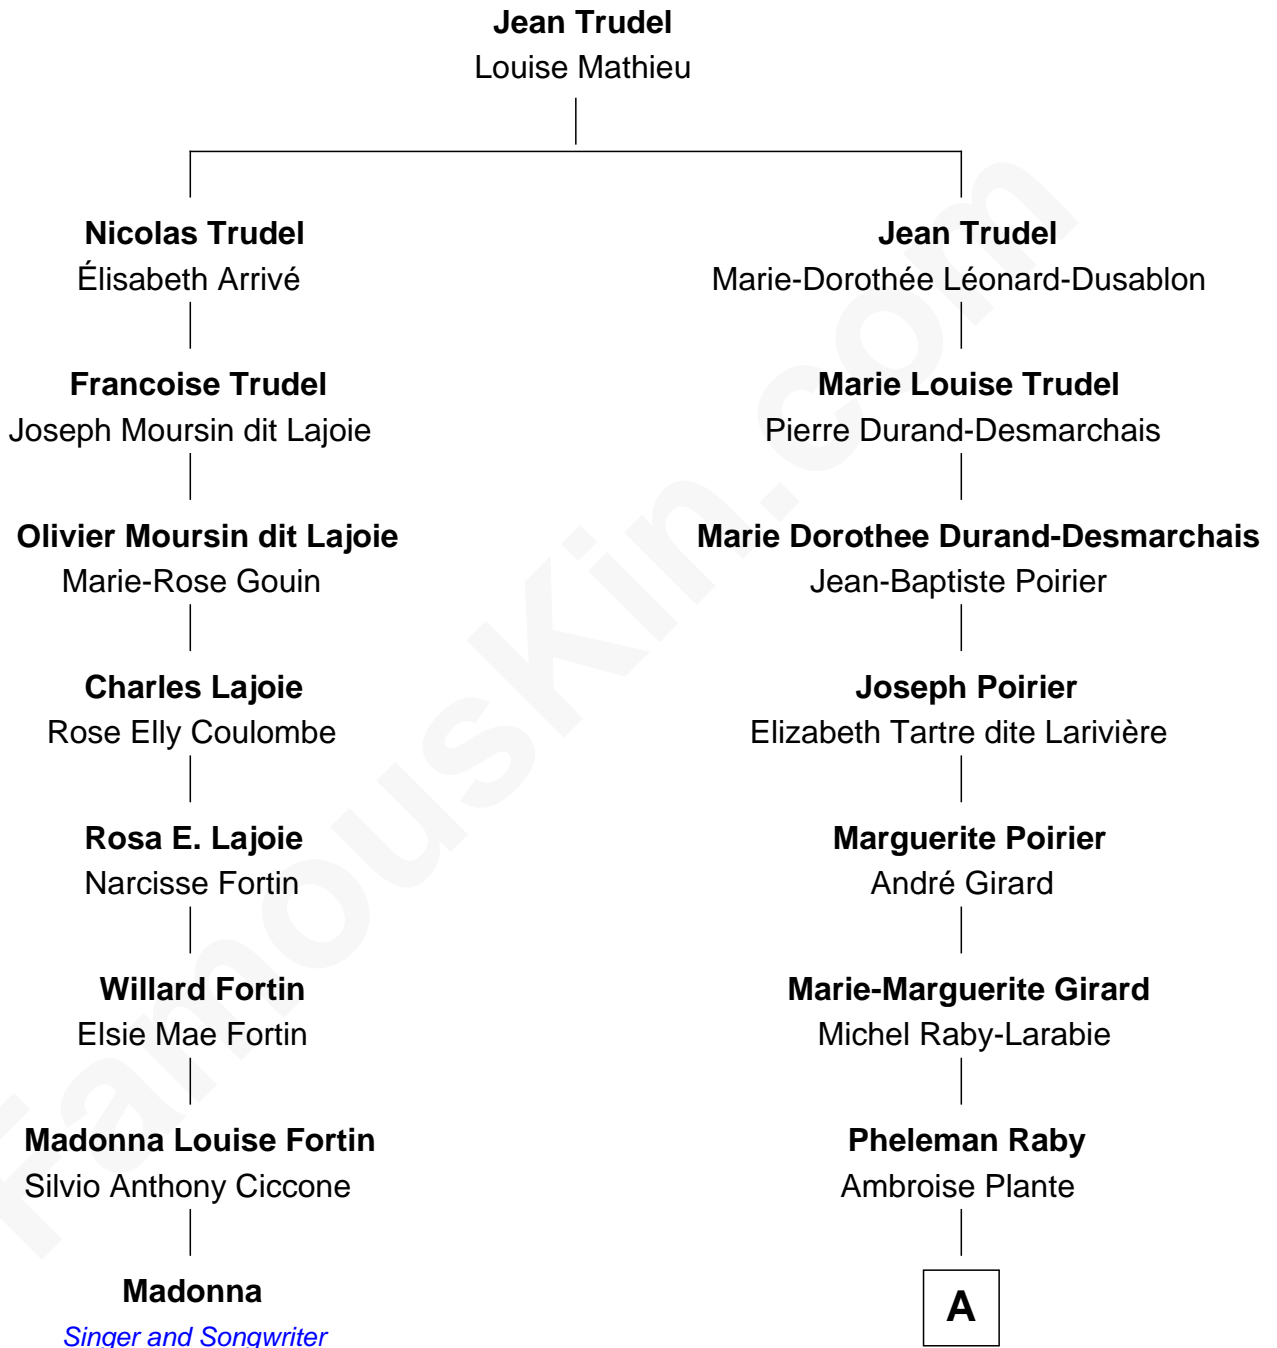

FamousKin.com

Relationship Chart of

Madonna

Singer and Songwriter

7th cousin 4 times removed of

Julianne Hough

Singer, Dancer and Actress - "DWTS" Pro

A

—
Marie Alzire Plante

Joseph D. Wood

—
Alexander August Wood

W. B. Tena Vredevelt

—
Colleen P. H. Wood

Robert Virgil Hough

—
Bruce Robert Hough

Marianne Heaton

—
Julianne Hough

"Dancing with the Stars"