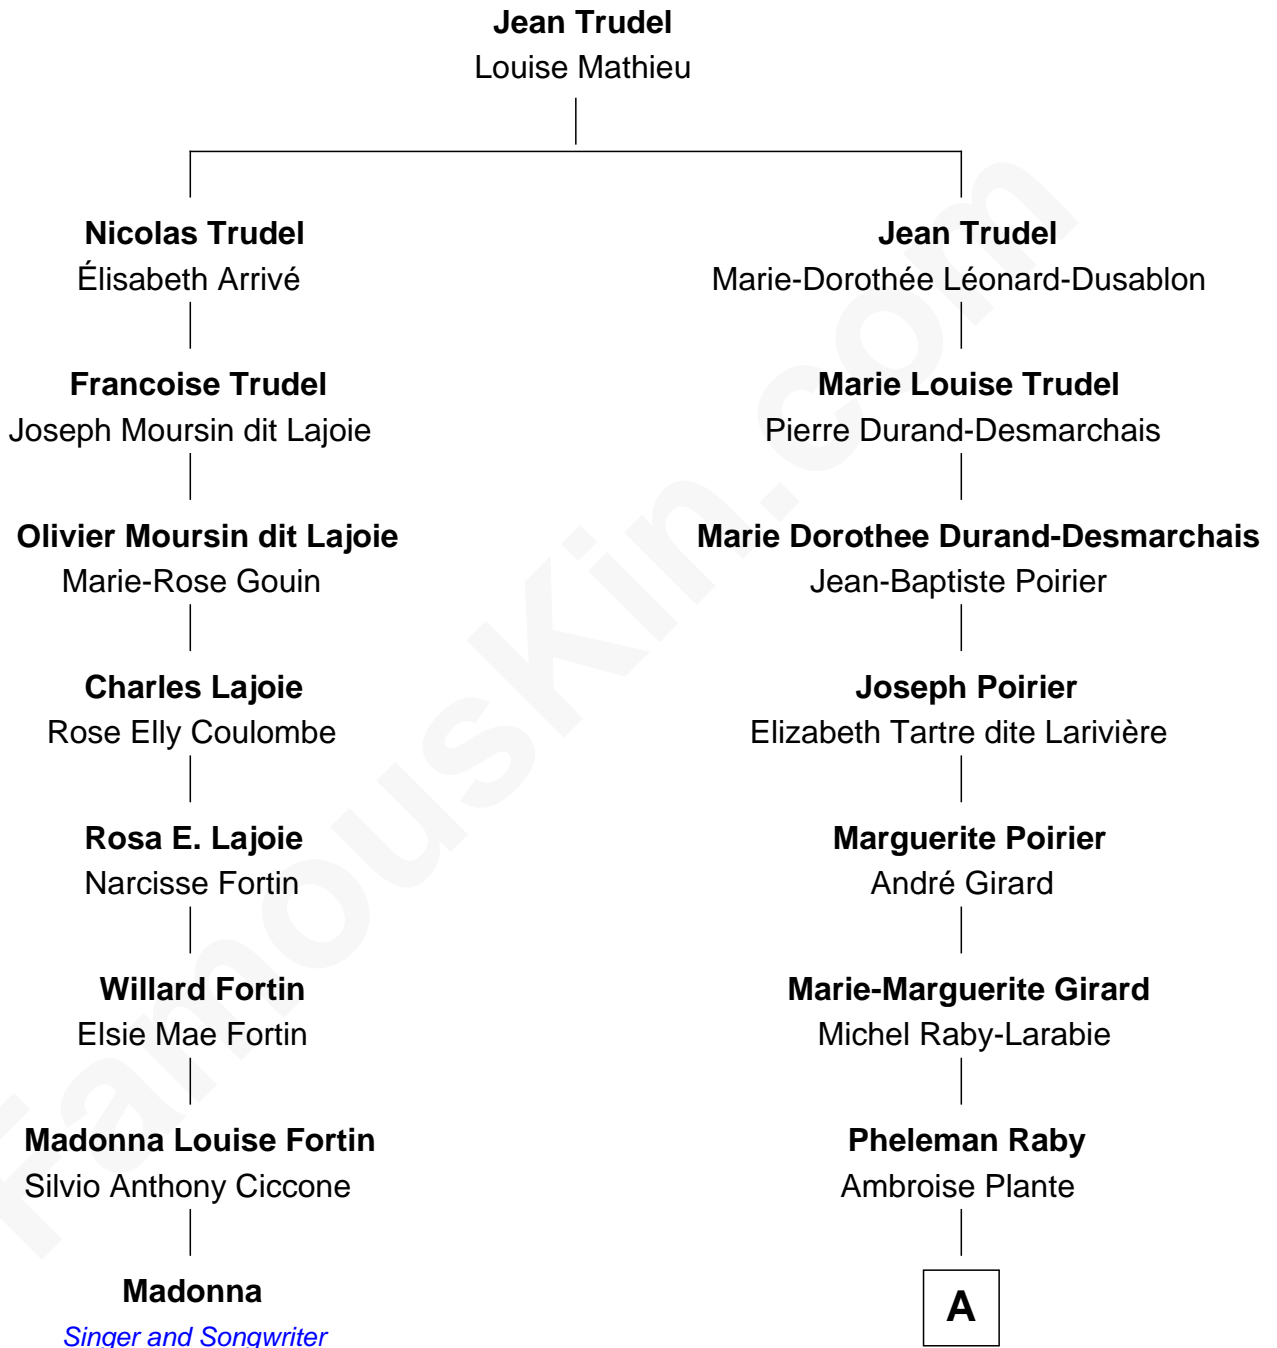

# FamousKin.com Relationship Chart of Madonna

*Singer and Songwriter*

7th cousin 4 times removed of

**Derek Hough**

*Dancer and Actor - "DWTS" Pro*

A

**Marie Alzire Plante**

Joseph D. Wood

**Alexander August Wood**

W. B. Tena Vredevelt

**Colleen P. H. Wood**

Robert Virgil Hough

**Bruce Robert Hough**

Marianne Heaton

**Derek Hough**

*"Dancing with the Stars"*