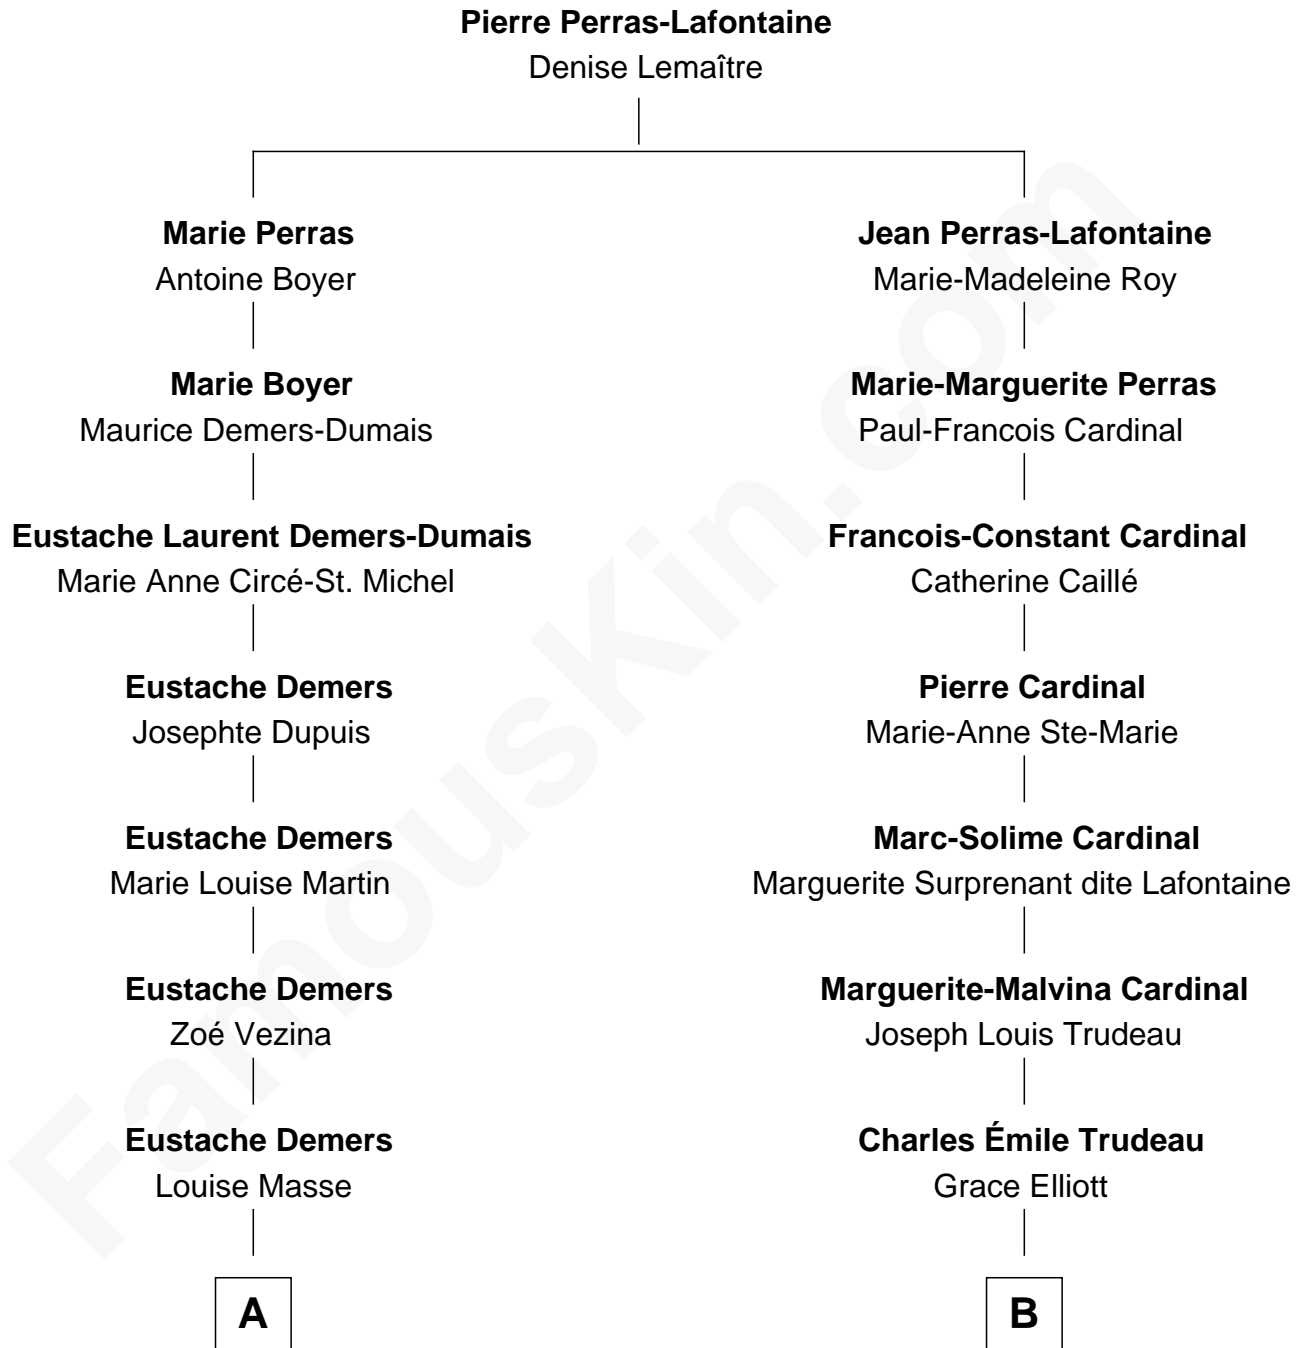

FamousKin.com

Relationship Chart of

Madonna

Singer and Songwriter

8th cousin 2 times removed of

Justin Trudeau

23rd Prime Minister of Canada

A

Marie Louise Demers
Guillaume Henri Fortin

Elsie Mae Fortin
Willard Fortin

Madonna Louise Fortin
Silvio Anthony Ciccone

Madonna
Singer and Songwriter

B

Pierre Elliott Trudeau
Margaret Joan Sinclair

Justin Trudeau
23rd Prime Minister of Canada