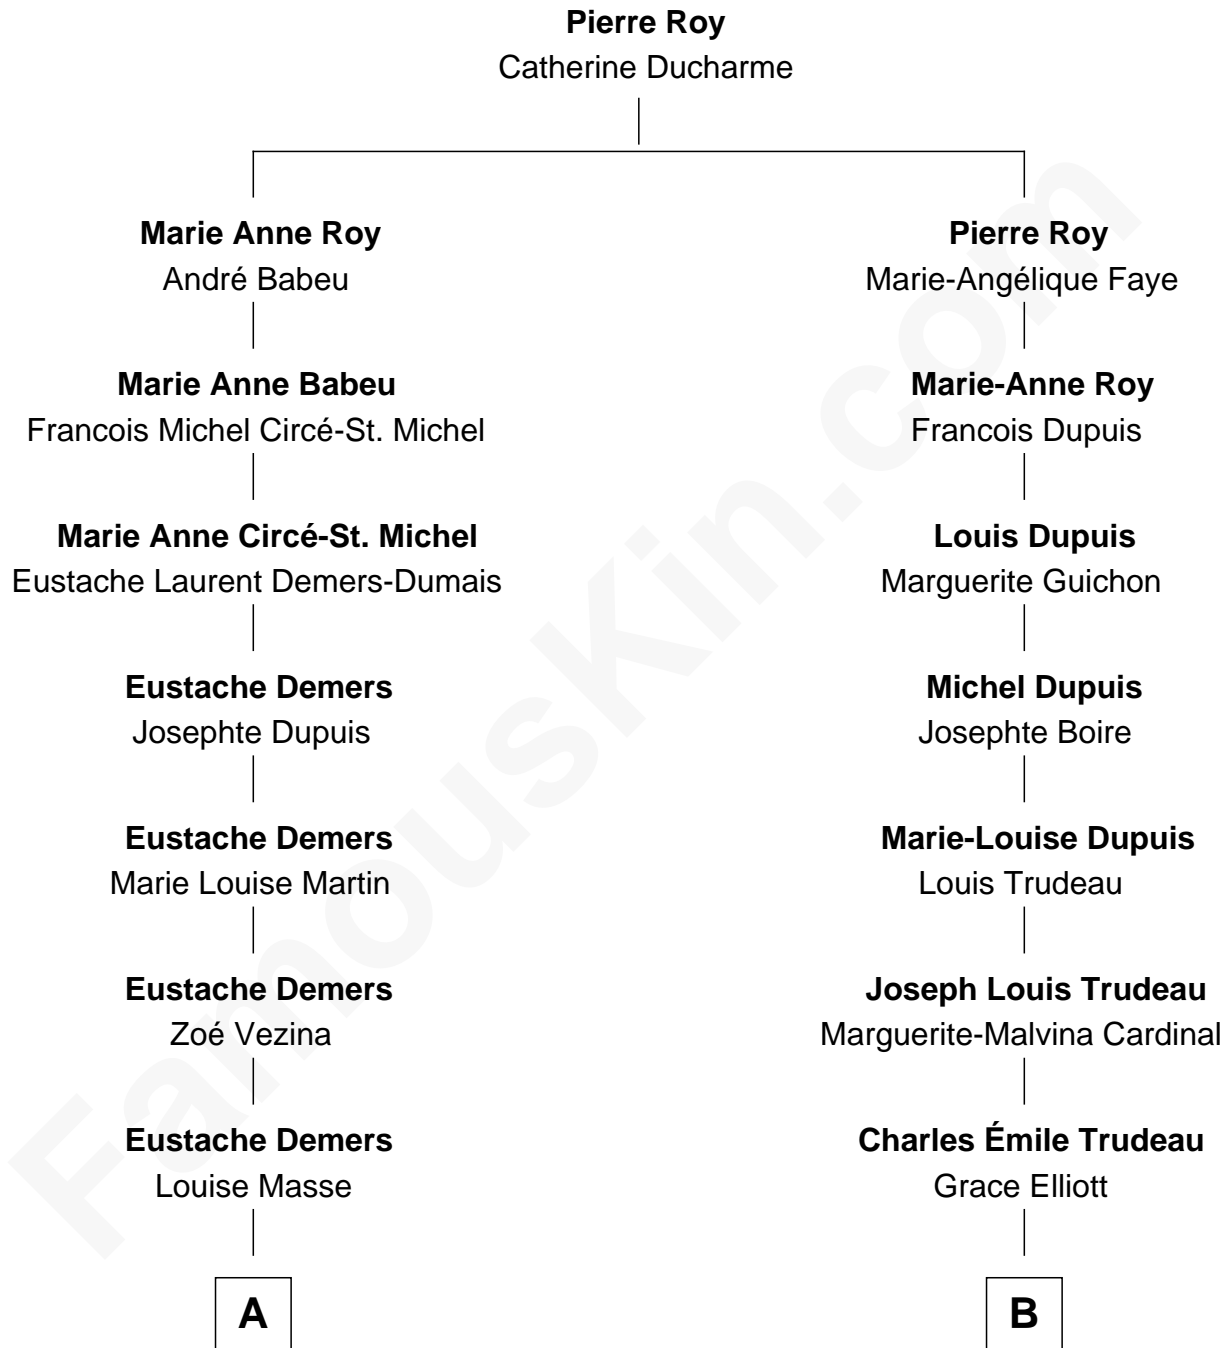

FamousKin.com

Relationship Chart of

Madonna

Singer and Songwriter

8th cousin 2 times removed of

Justin Trudeau

23rd Prime Minister of Canada

A

Marie Louise Demers
Guillaume Henri Fortin

Elsie Mae Fortin
Willard Fortin

Madonna Louise Fortin
Silvio Anthony Ciccone

Madonna
Singer and Songwriter

B

Pierre Elliott Trudeau
Margaret Joan Sinclair

Justin Trudeau
23rd Prime Minister of Canada