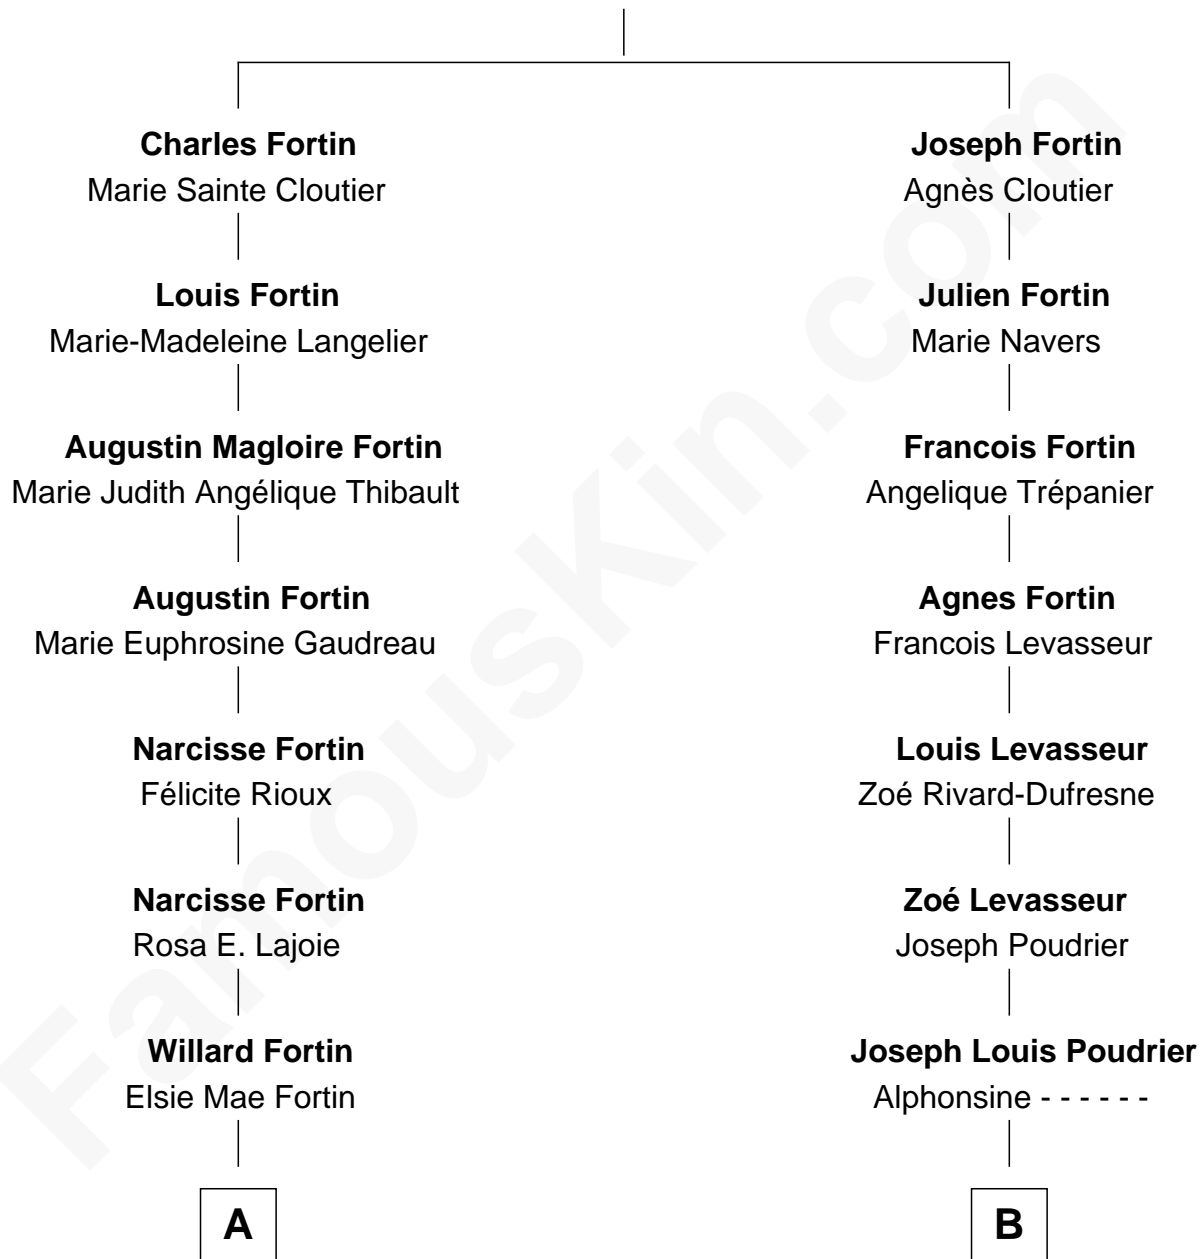

FamousKin.com

Relationship Chart of

Madonna

Singer and Songwriter

8th cousin 3 times removed of

Meghan Trainor

Singer and Songwriter

Julien Fortin-Bellefontaine

Geneviève Gamache

A

Madonna Louise Fortin

Silvio Anthony Ciccone

Madonna

Singer and Songwriter

B

Elzear Joseph Poudrier