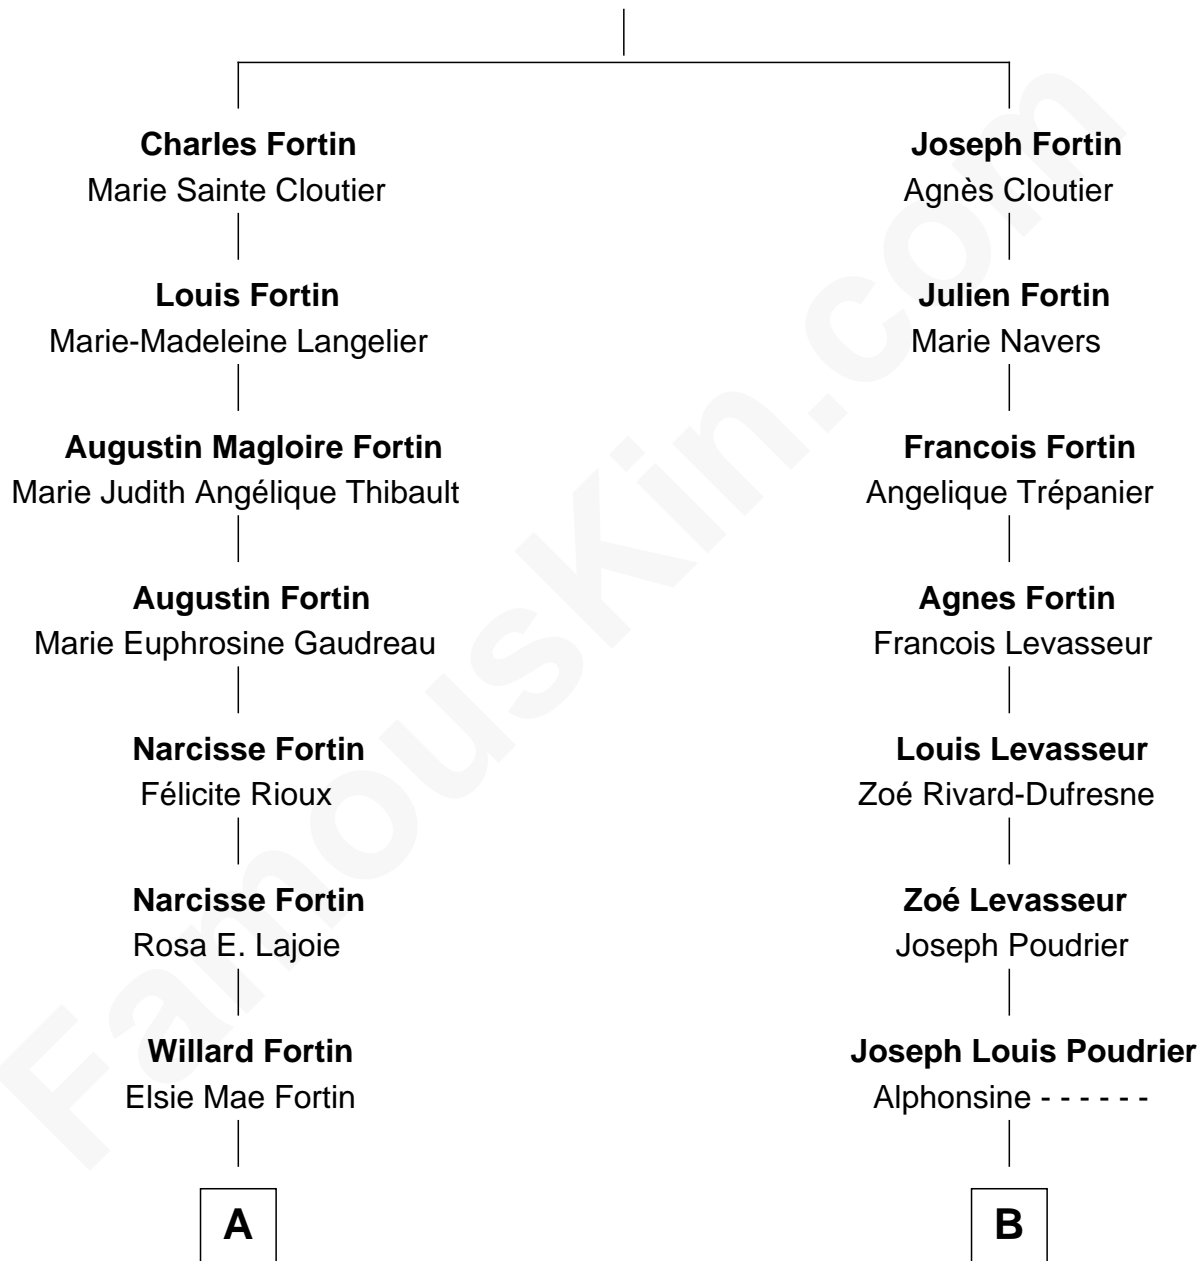

FamousKin.com Relationship Chart of Madonna

Singer and Songwriter

8th cousin 1 time removed of

Bob LaPalm

Band Member of Wildweeds and Clean Living

Julien Fortin-Bellefontaine

Geneviève Gamache

A

Madonna Louise Fortin

Silvio Anthony Ciccone

Madonna

Singer and Songwriter

B

Elzear Joseph Poudrier

Corina A. Raymond

Jeannette E. Poudrier