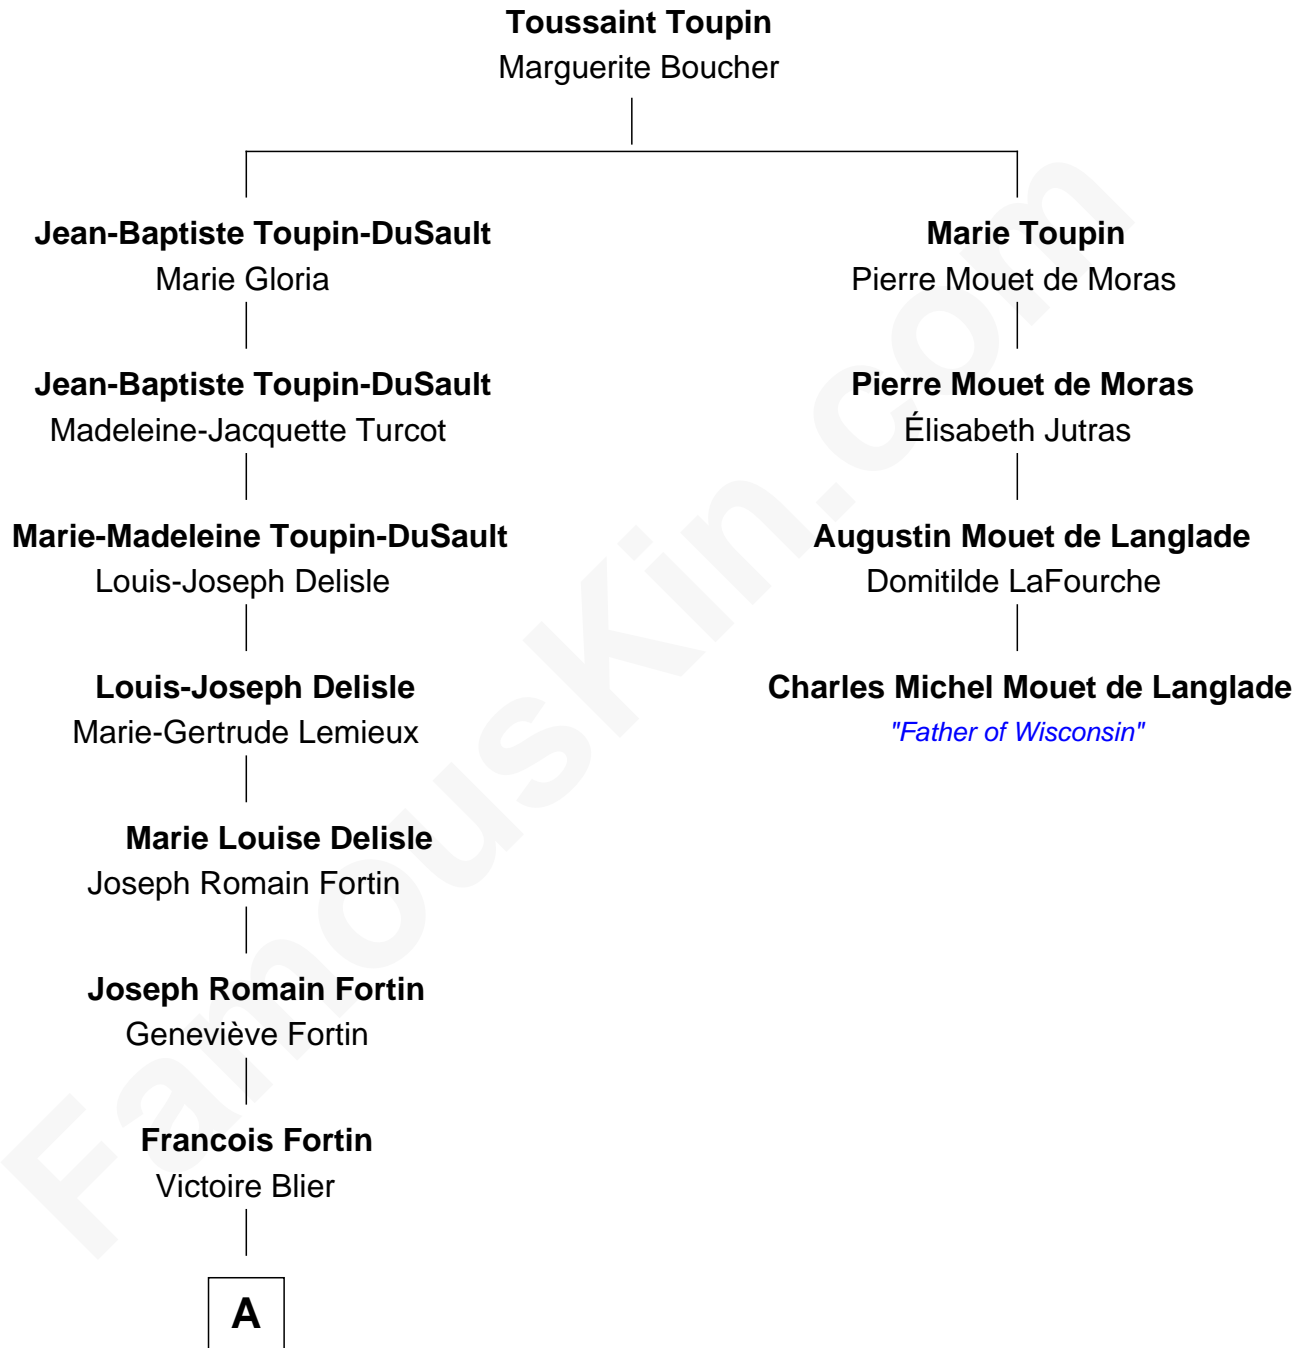

FamousKin.com

Relationship Chart of

Madonna

Singer and Songwriter

3rd cousin 8 times removed of

Charles Michel Mouet de Langlade
"Father of Wisconsin"

A

—
Nasaire Henri Fortin

Emelie Daniel

—
Guillaume Henri Fortin

Marie Louise Demers

—
Elsie Mae Fortin

Willard Fortin

—
Madonna Louise Fortin

Silvio Anthony Ciccone

—
Madonna