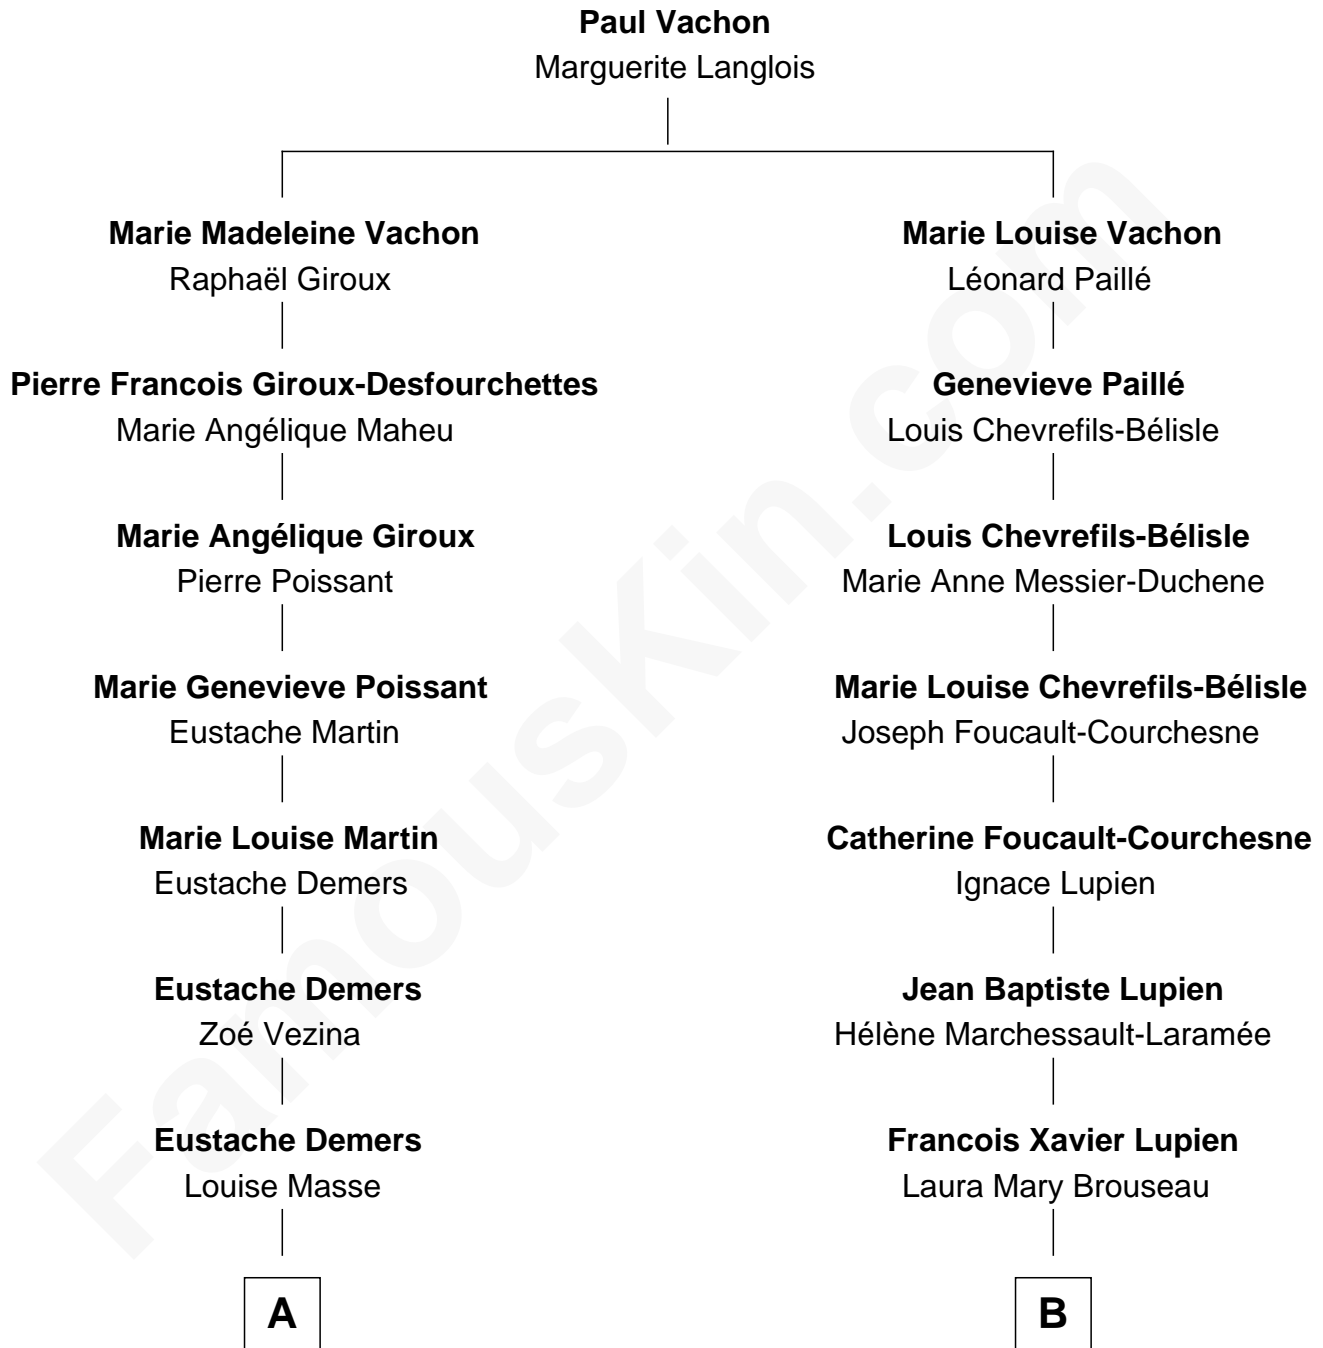

FamousKin.com Relationship Chart of

Madonna

Singer and Songwriter

10th cousin of

John Cena

Movie Actor and WWE Pro Wrestler

A

Marie Louise Demers
Guillaume Henri Fortin

Elsie Mae Fortin
Willard Fortin

Madonna Louise Fortin
Silvio Anthony Ciccone

Madonna
Singer and Songwriter

B

Ulysses John Lupien
Eugenie Marie Gosselin

Ulysses John Lupien
Natalie Nichols

Carol Frances Lupien
John Joseph Cena