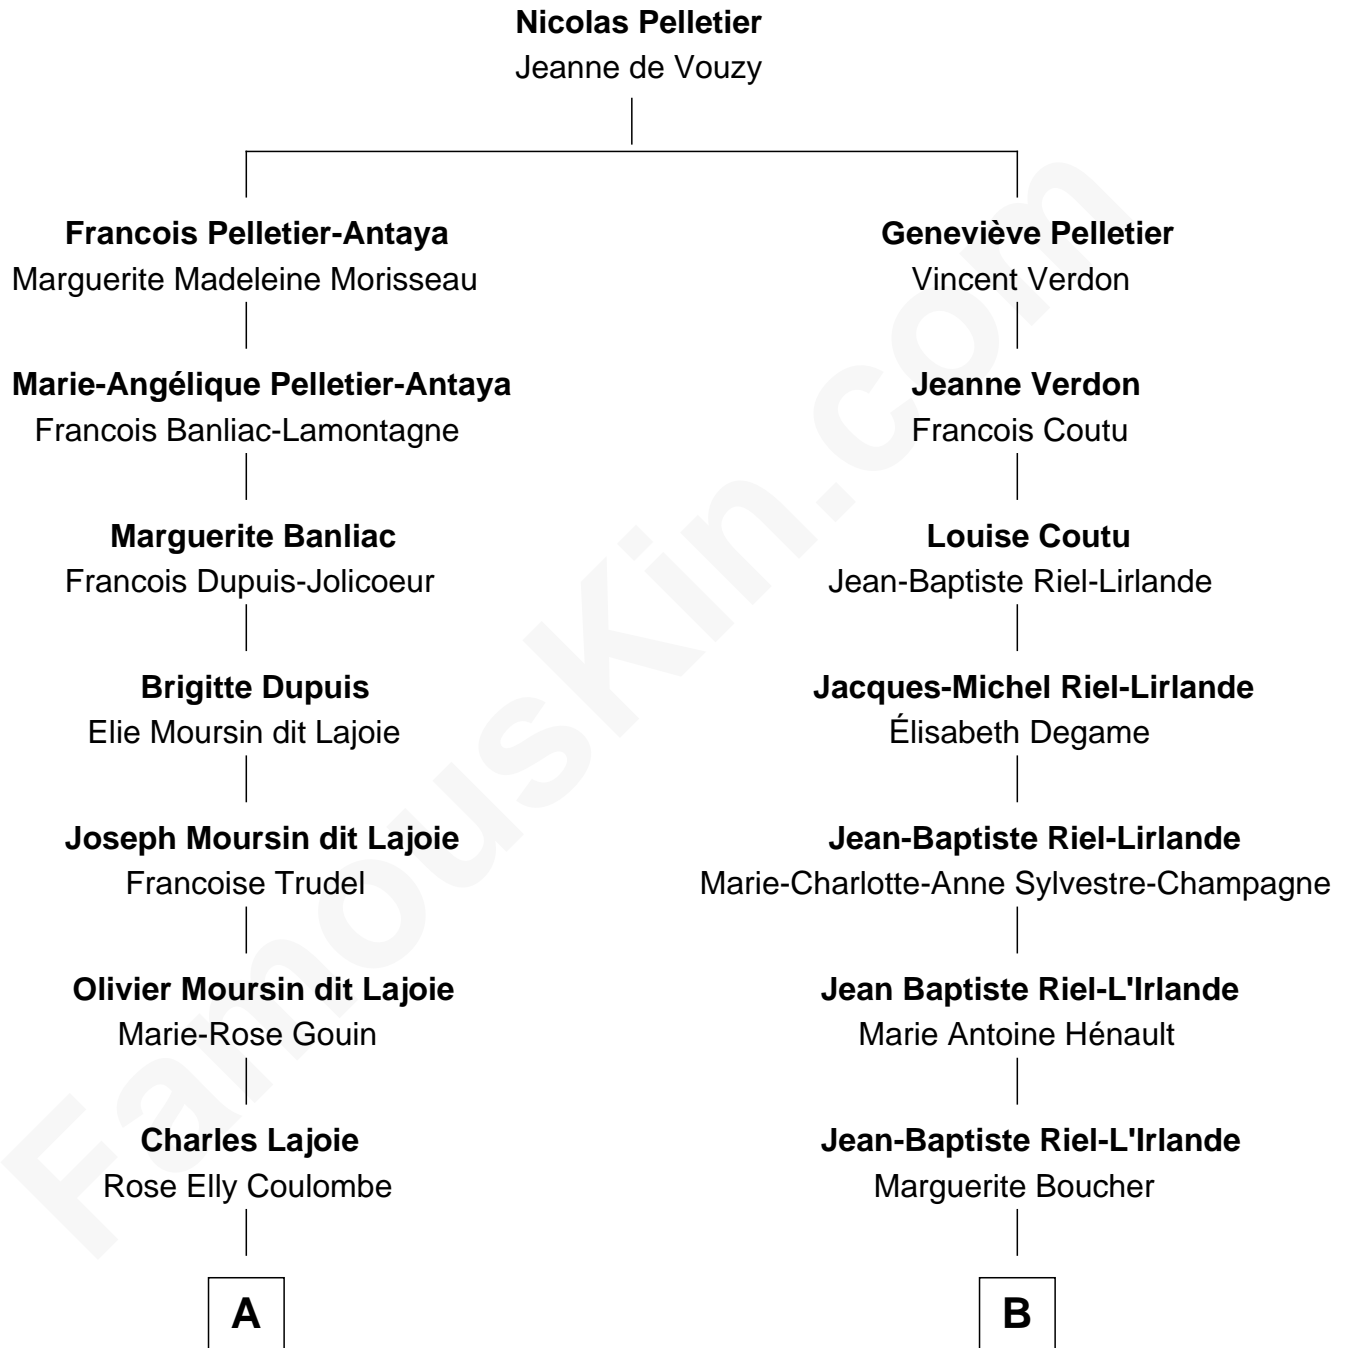

## Relationship Chart of

### Madonna

*Singer and Songwriter*

8th cousin 2 times removed of

### Louis Riel

*Leader of the North West Rebellion*

FamousKin.com