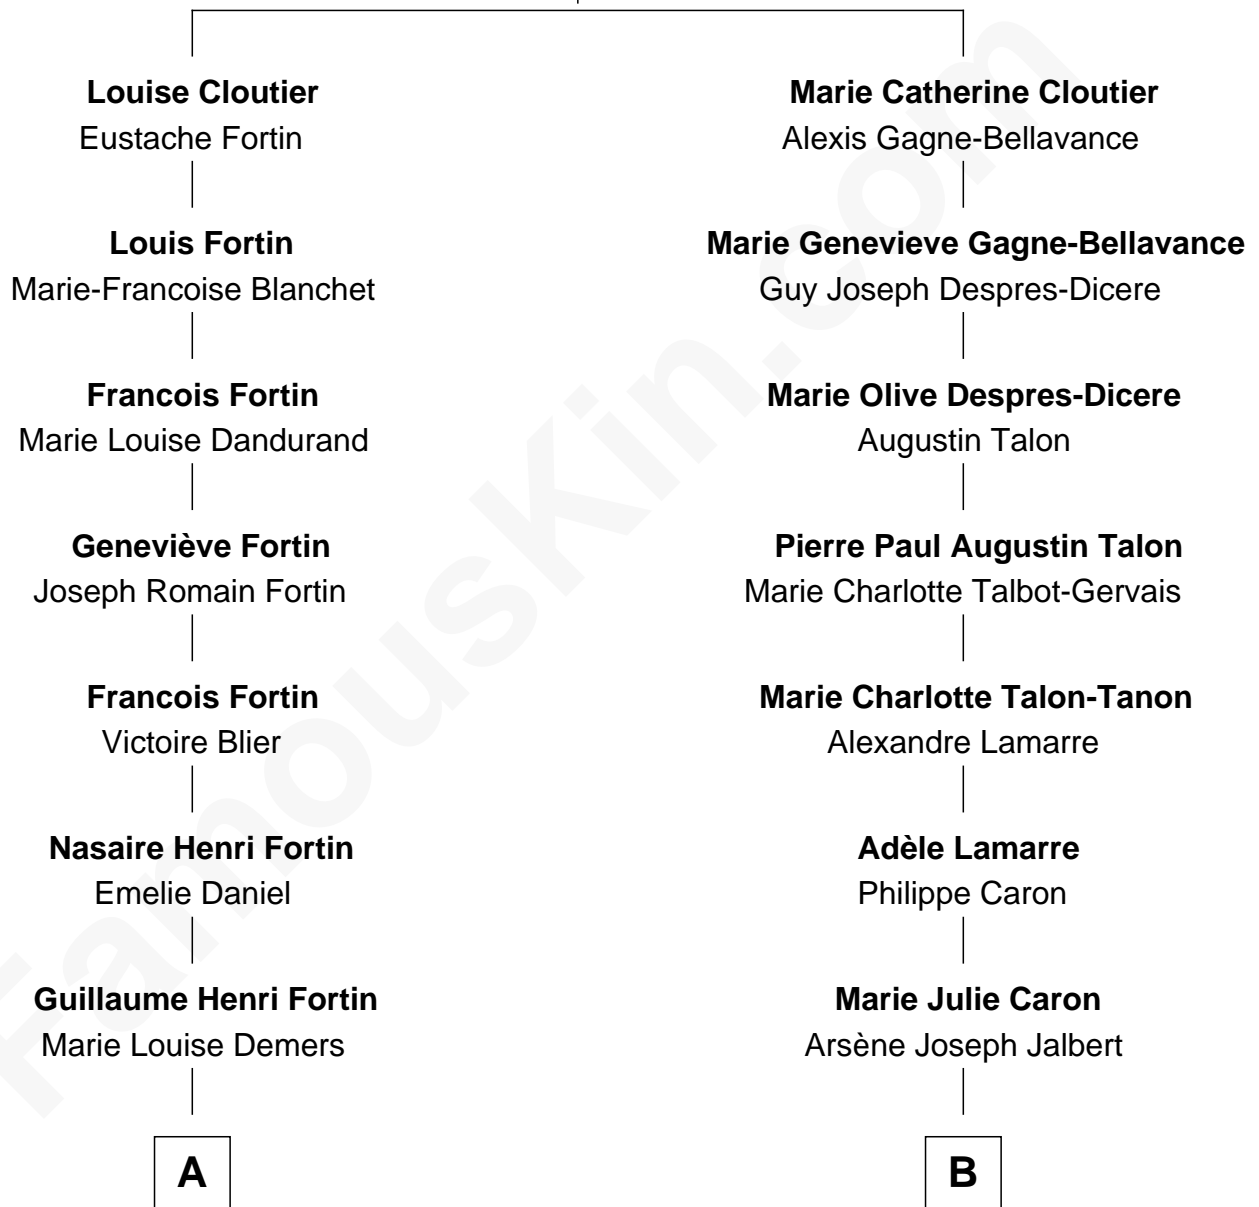

# FamousKin.com Relationship Chart of

**Madonna**

*Singer and Songwriter*

9th cousin 1 time removed of

**Nathan Fillion**

*TV and Movie Actor*

**René Cloutier**  
Marie-Élisabeth Leblanc

**A**

**Elsie Mae Fortin**

Willard Fortin

**Madonna Louise Fortin**

Silvio Anthony Ciccone

**Madonna**

*Singer and Songwriter*

**B**

**Marie Julie Jalbert**