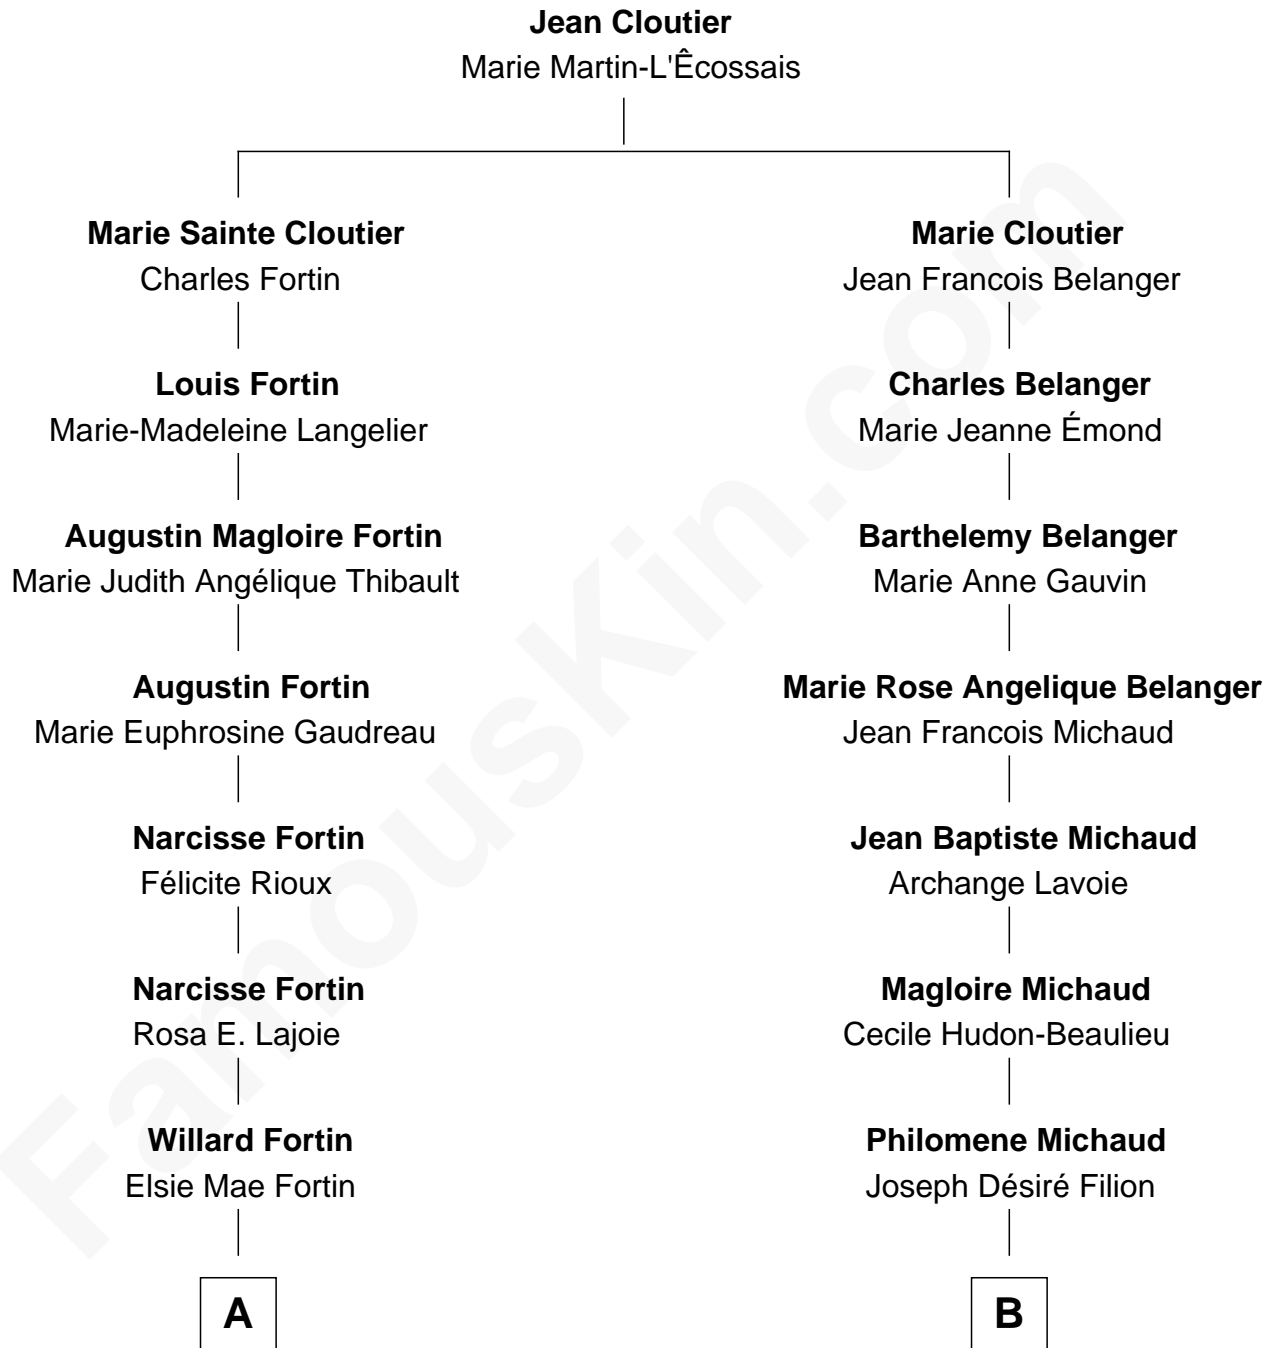

FamousKin.com Relationship Chart of

Madonna

Singer and Songwriter

8th cousin 2 times removed of

Nathan Fillion

TV and Movie Actor

A

Madonna Louise Fortin

Silvio Anthony Ciccone

Madonna

Singer and Songwriter

B

Joseph Désiré Fillion

Marie Julie Jalbert

Omer Fillion

Beatrice T. Bérubé