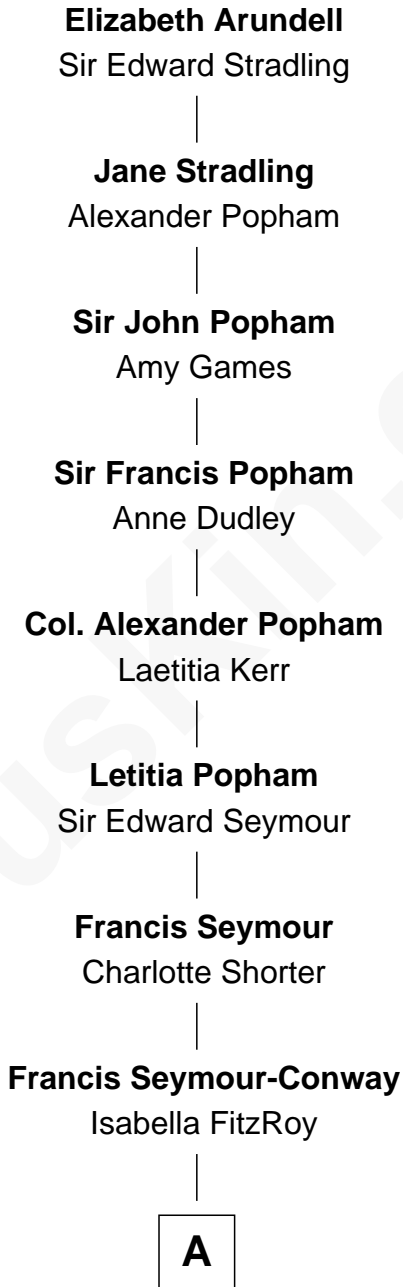

FamousKin.com
Relationship Chart of
Elizabeth Arundell
(- 1513)

12th Great-grandmother of
Princess Diana
Princess of Wales

A

Hugh Seymour-Conway

Anne Horatia Waldegrave

Sir Horace Beauchamp Seymour

Elizabeth Malet Palk

Adelaide Horatia Elizabeth Seymour

Frederick Spencer

Charles Robert Spencer

Margaret Baring

Albert Edward John Spencer

Cynthia Elinor Beatrix Hamilton

Edward John Spencer

Frances Ruth Burke Roche