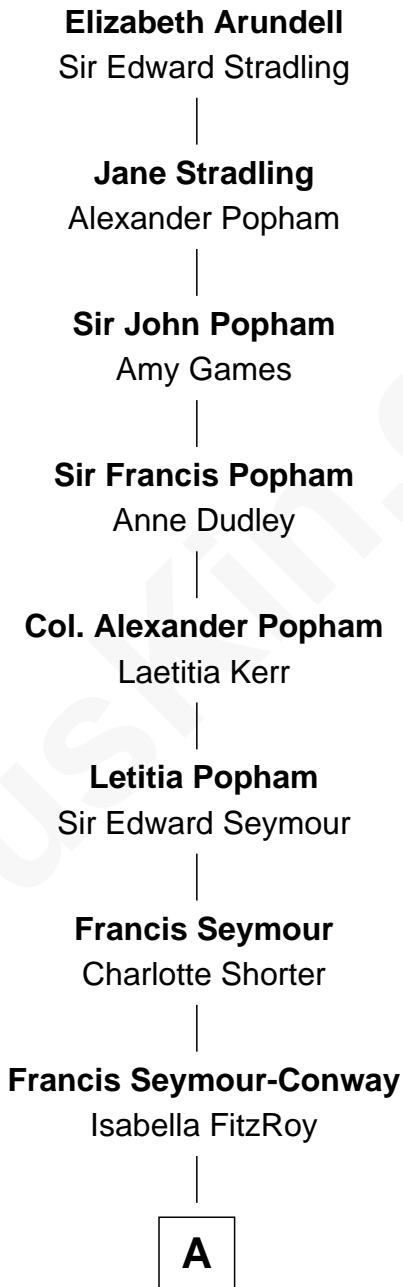

**FamousKin.com**  
**Relationship Chart of**  
**Elizabeth Arundell**  
( - 1513)

13th Great-grandmother of  
**Prince Harry**  
*Duke of Sussex*

**A**

**Hugh Seymour-Conway**  
Anne Horatia Waldegrave

**Sir Horace Beauchamp Seymour**  
Elizabeth Malet Palk

**Adelaide Horatia Elizabeth Seymour**  
Frederick Spencer

**Charles Robert Spencer**  
Margaret Baring

**Albert Edward John Spencer**  
Cynthia Elinor Beatrix Hamilton

**Edward John Spencer**  
Frances Ruth Burke Roche

**Princess Diana Frances Spencer**  
Charles III, King of the United Kingdom

**Prince Harry**  
*Duke of Sussex*