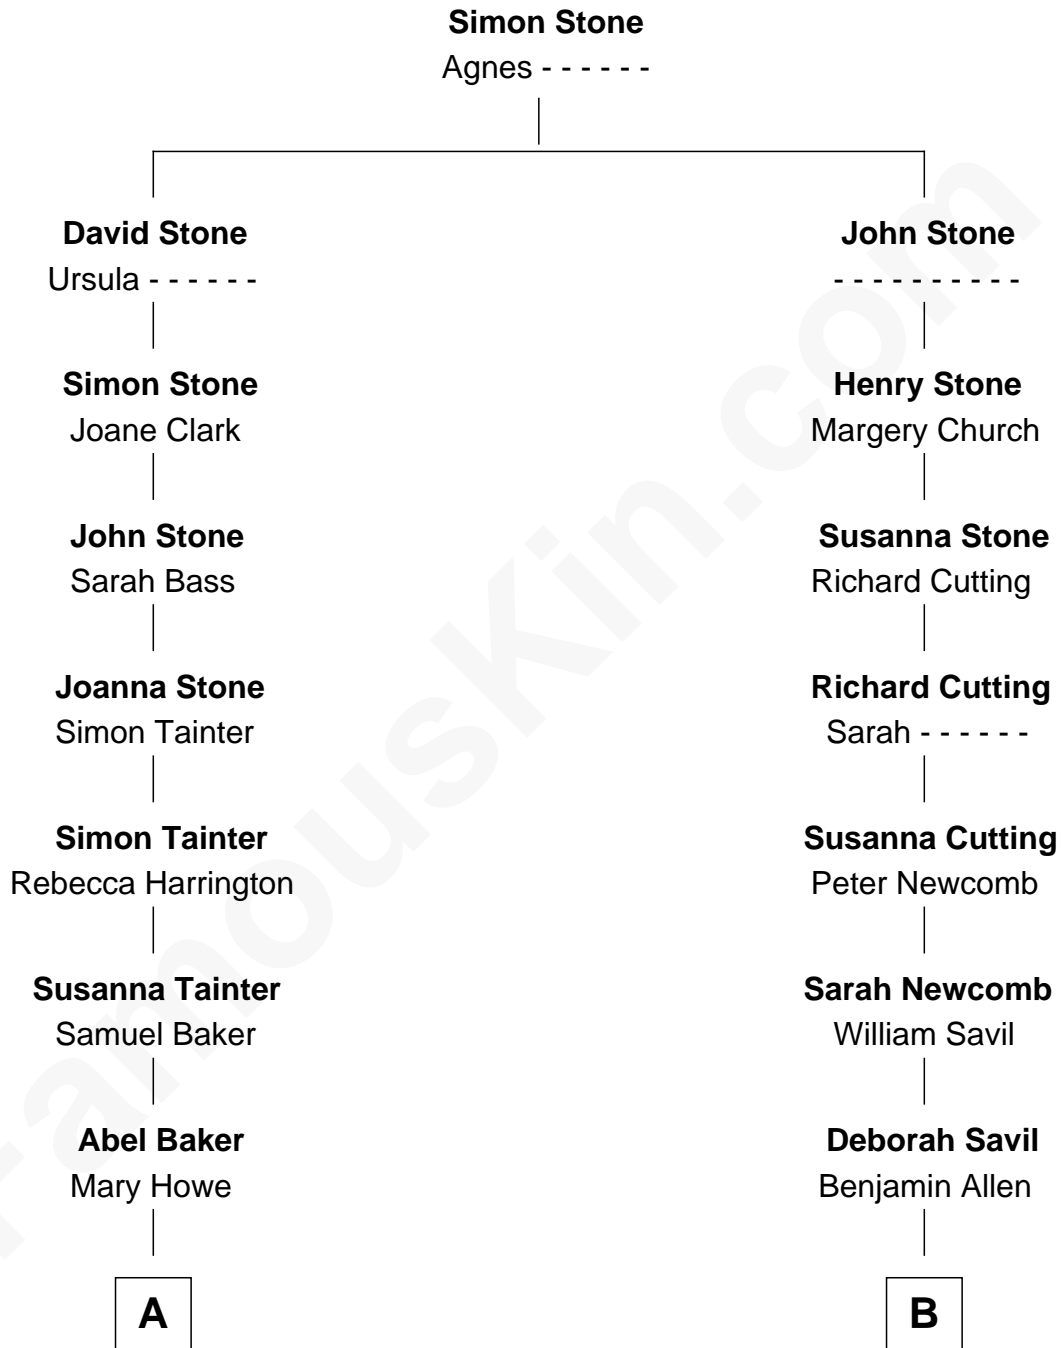

# FamousKin.com Relationship Chart of

**Nathaniel B. Baker**

*24th Governor of New Hampshire*

8th cousin 6 times removed of

**Linda Hunt**

*TV and Movie Actress*

**A**

**Abel Baker**  
Nancy Bradley

**Nathaniel B. Baker**  
*24th Governor of New Hampshire*

**B**

**Susannah Allen**  
William Bowditch

**Susannah Bowditch**  
Ebenezer Hunt

**Ebenezer Hunt**  
Eunice Nash

**Charles Edwin Hunt**  
Marcia E. Phillips

**Charles Phillips Hunt**  
Ella Maria Read

**Charles Edwin Hunt**  
Louise Phipps Davy

**Raymond Davy Hunt**  
Elsie R. Doying

**Linda Hunt**  
*TV and Movie Actress*