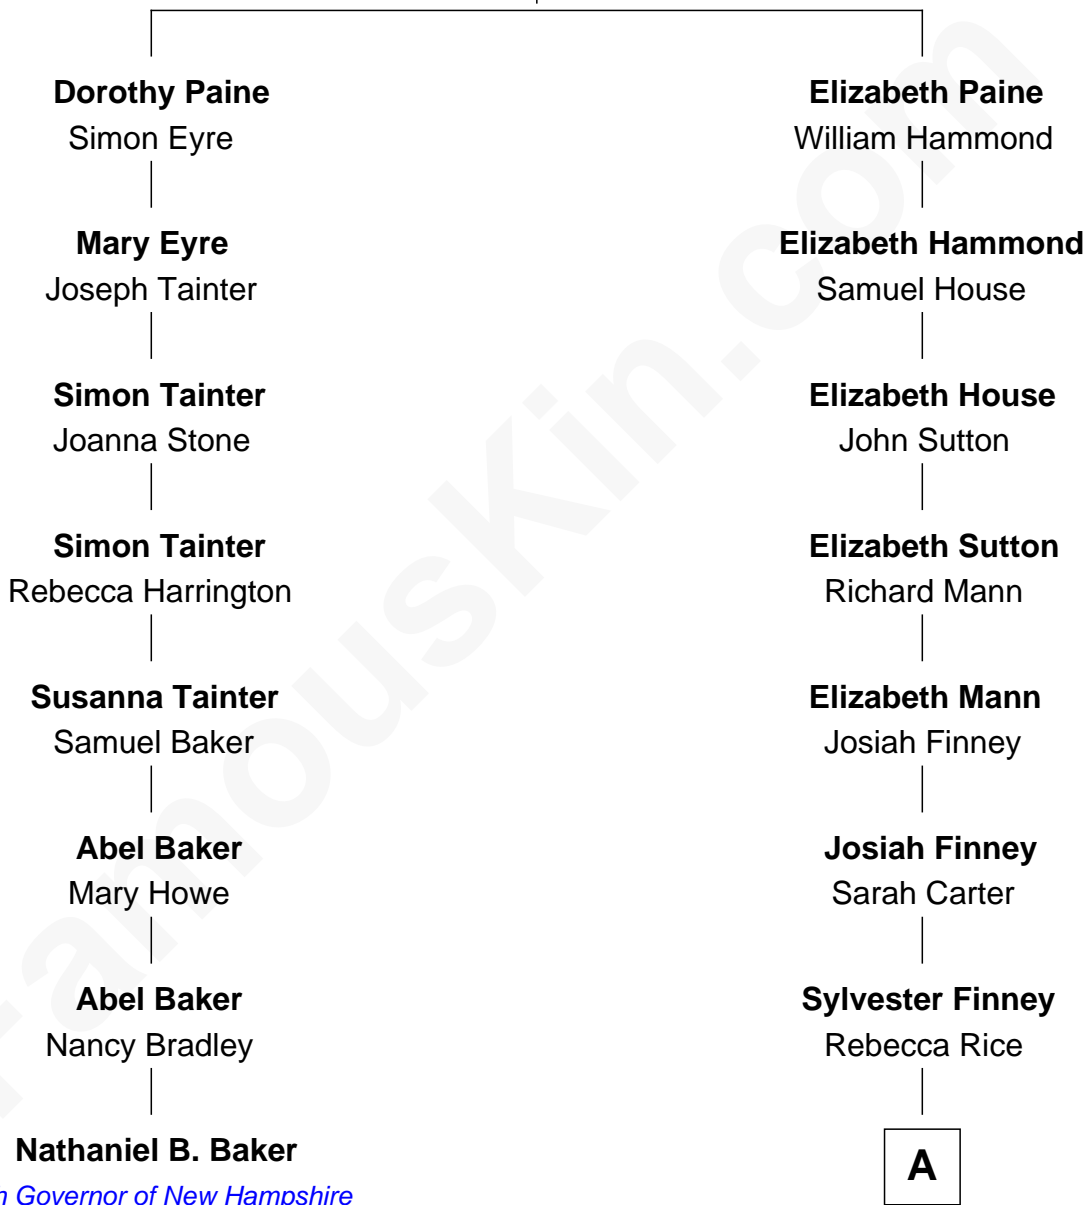

FamousKin.com Relationship Chart of

Nathaniel B. Baker

24th Governor of New Hampshire

7th cousin 3 times removed of

Allyn Cox

Muralist

William Paine

Agnes Neves

A

Rev. Charles Grandison Finney

Lydia Root Andrews

Helen Clarissa Finney

Gen. Jacob Dolson Cox

Kenyon Cox

Louise Howland King

Allyn Cox