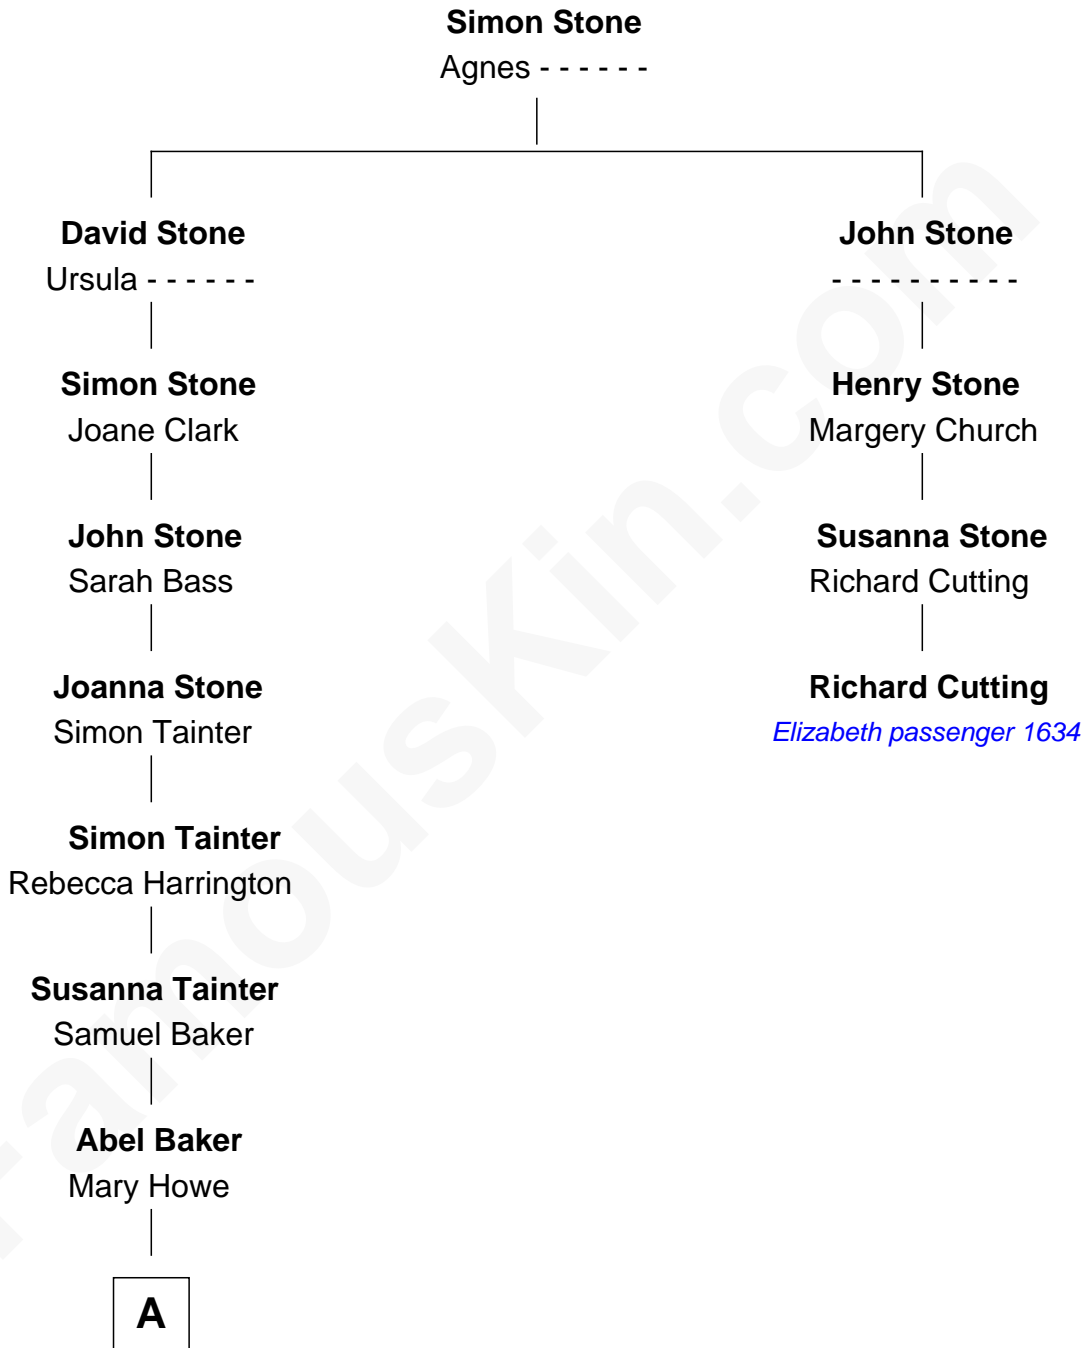

FamousKin.com Relationship Chart of

Nathaniel B. Baker

24th Governor of New Hampshire

3rd cousin 5 times removed of

Richard Cutting

(c1621/2 - 1695/6) Elizabeth passenger 1634

A

Abel Baker
Nancy Bradley

Nathaniel B. Baker
24th Governor of New Hampshire

FamousKin.com