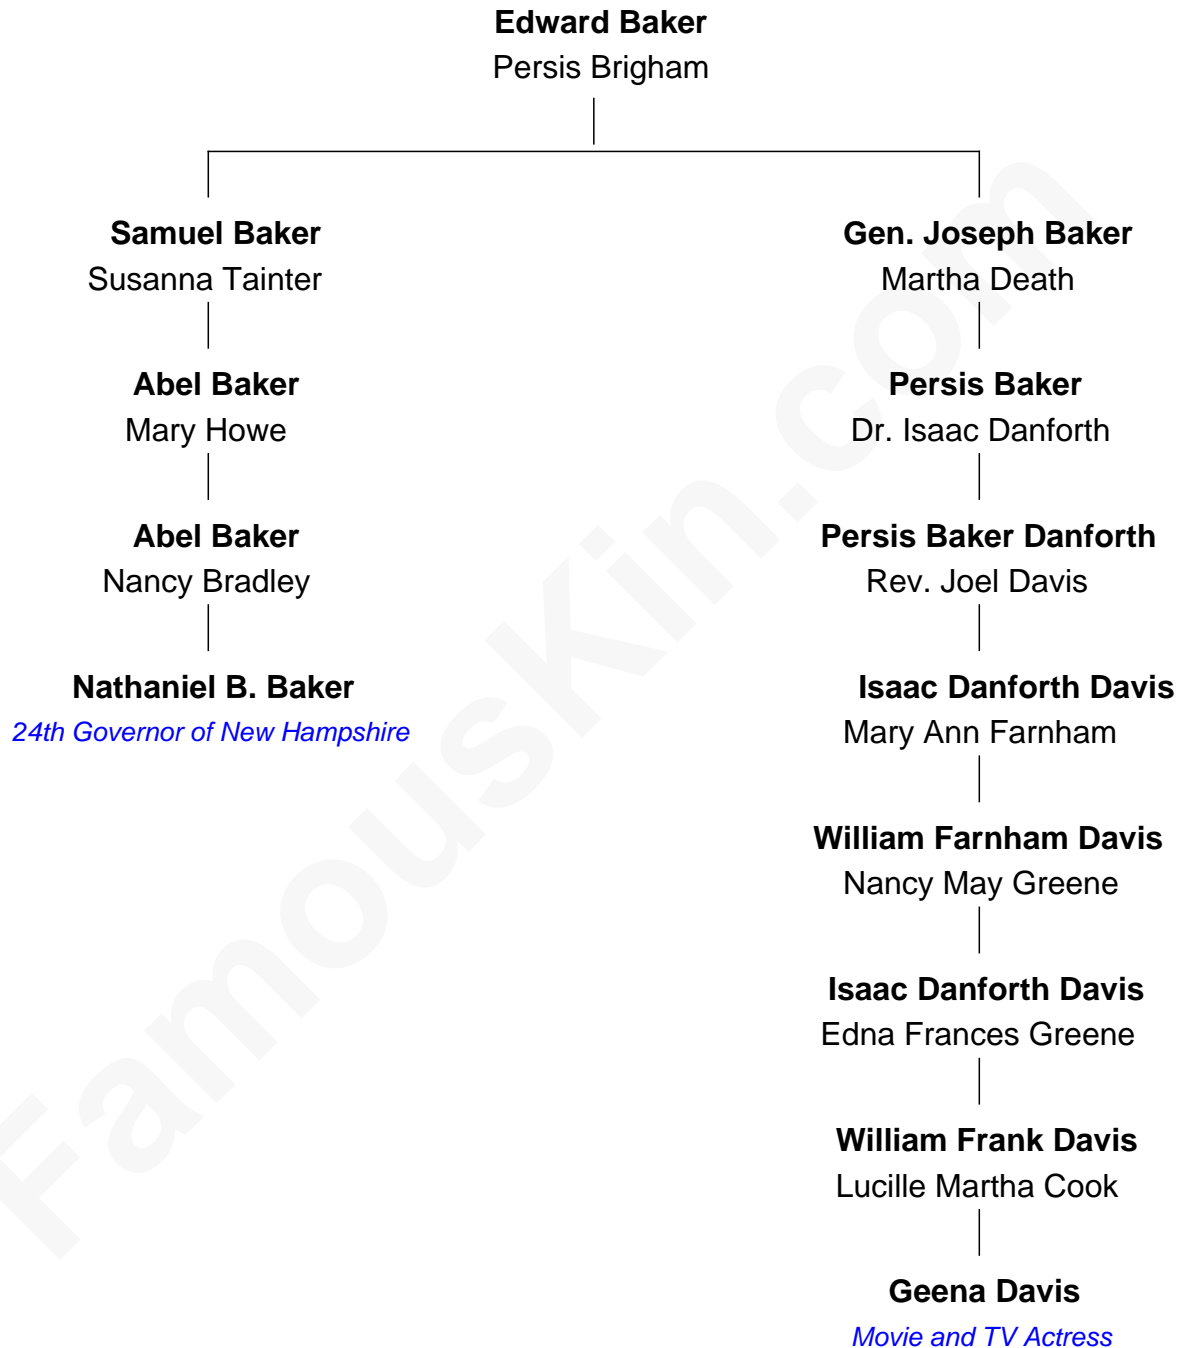

# FamousKin.com Relationship Chart of

**Nathaniel B. Baker**

*24th Governor of New Hampshire*

3rd cousin 4 times removed of

**Geena Davis**

*Movie and TV Actress*

Geena Davis photo by [Alan Light](#) (CC BY-SA 2.0)