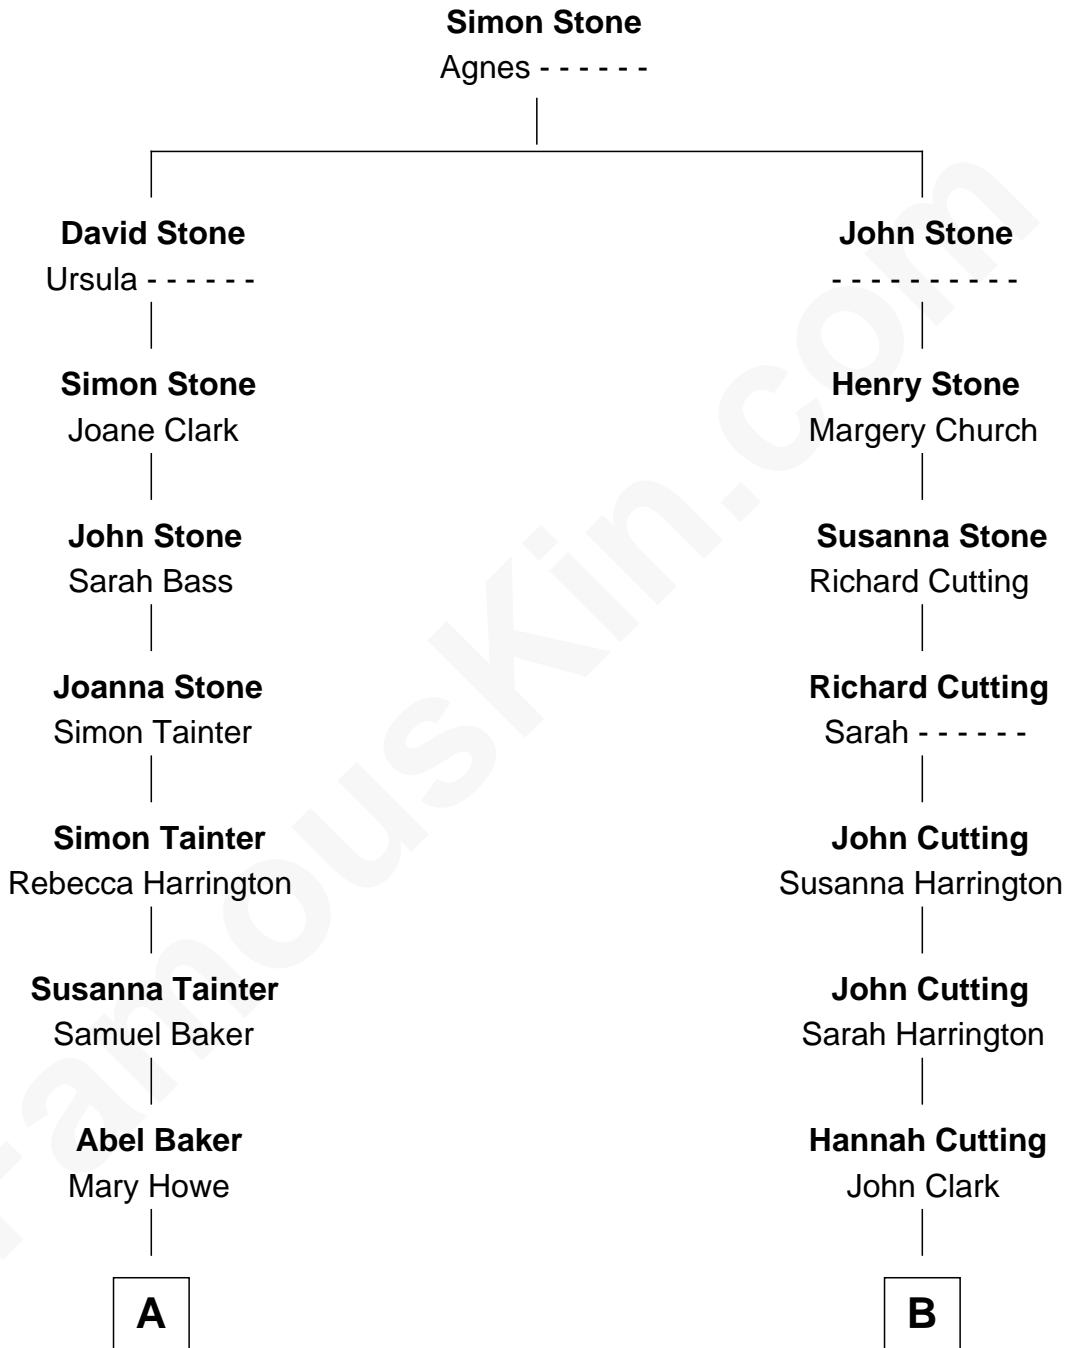

# FamousKin.com Relationship Chart of

**Nathaniel B. Baker**

*24th Governor of New Hampshire*

8th cousin 1 time removed of

**Alpheus Felch**

*5th Governor of Michigan*

**A**

**Abel Baker**  
Nancy Bradley

**Nathaniel B. Baker**  
*24th Governor of New Hampshire*

**B**

**Lydia Clark**  
Abijah Felch

**Daniel Felch**  
Sarah Piper

**Alpheus Felch**  
*5th Governor of Michigan*

FamousKin.com